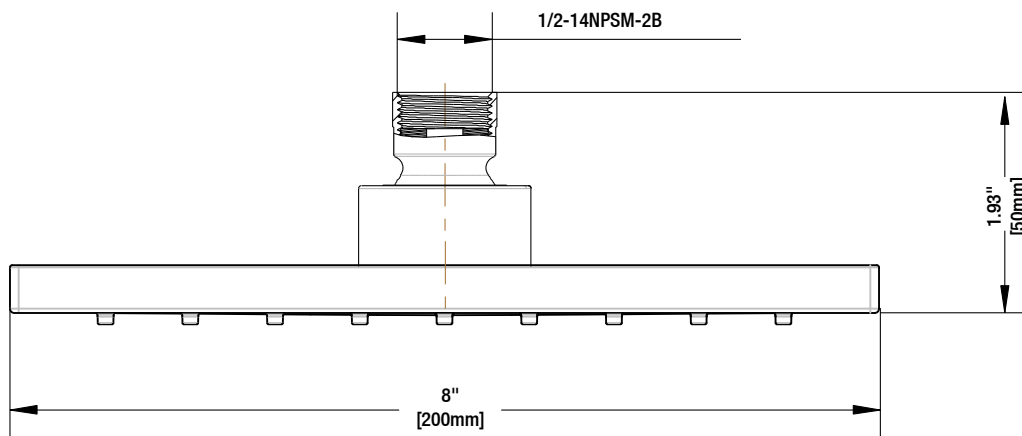

WARRANTY

- Limited Lifetime Warranty

INSTALLATION DIMENSIONS

Glacier Bay reserves the right to make changes in specifications and materials and to change and discontinue models, both without the notice or obligation. Dimensions are for reference only.