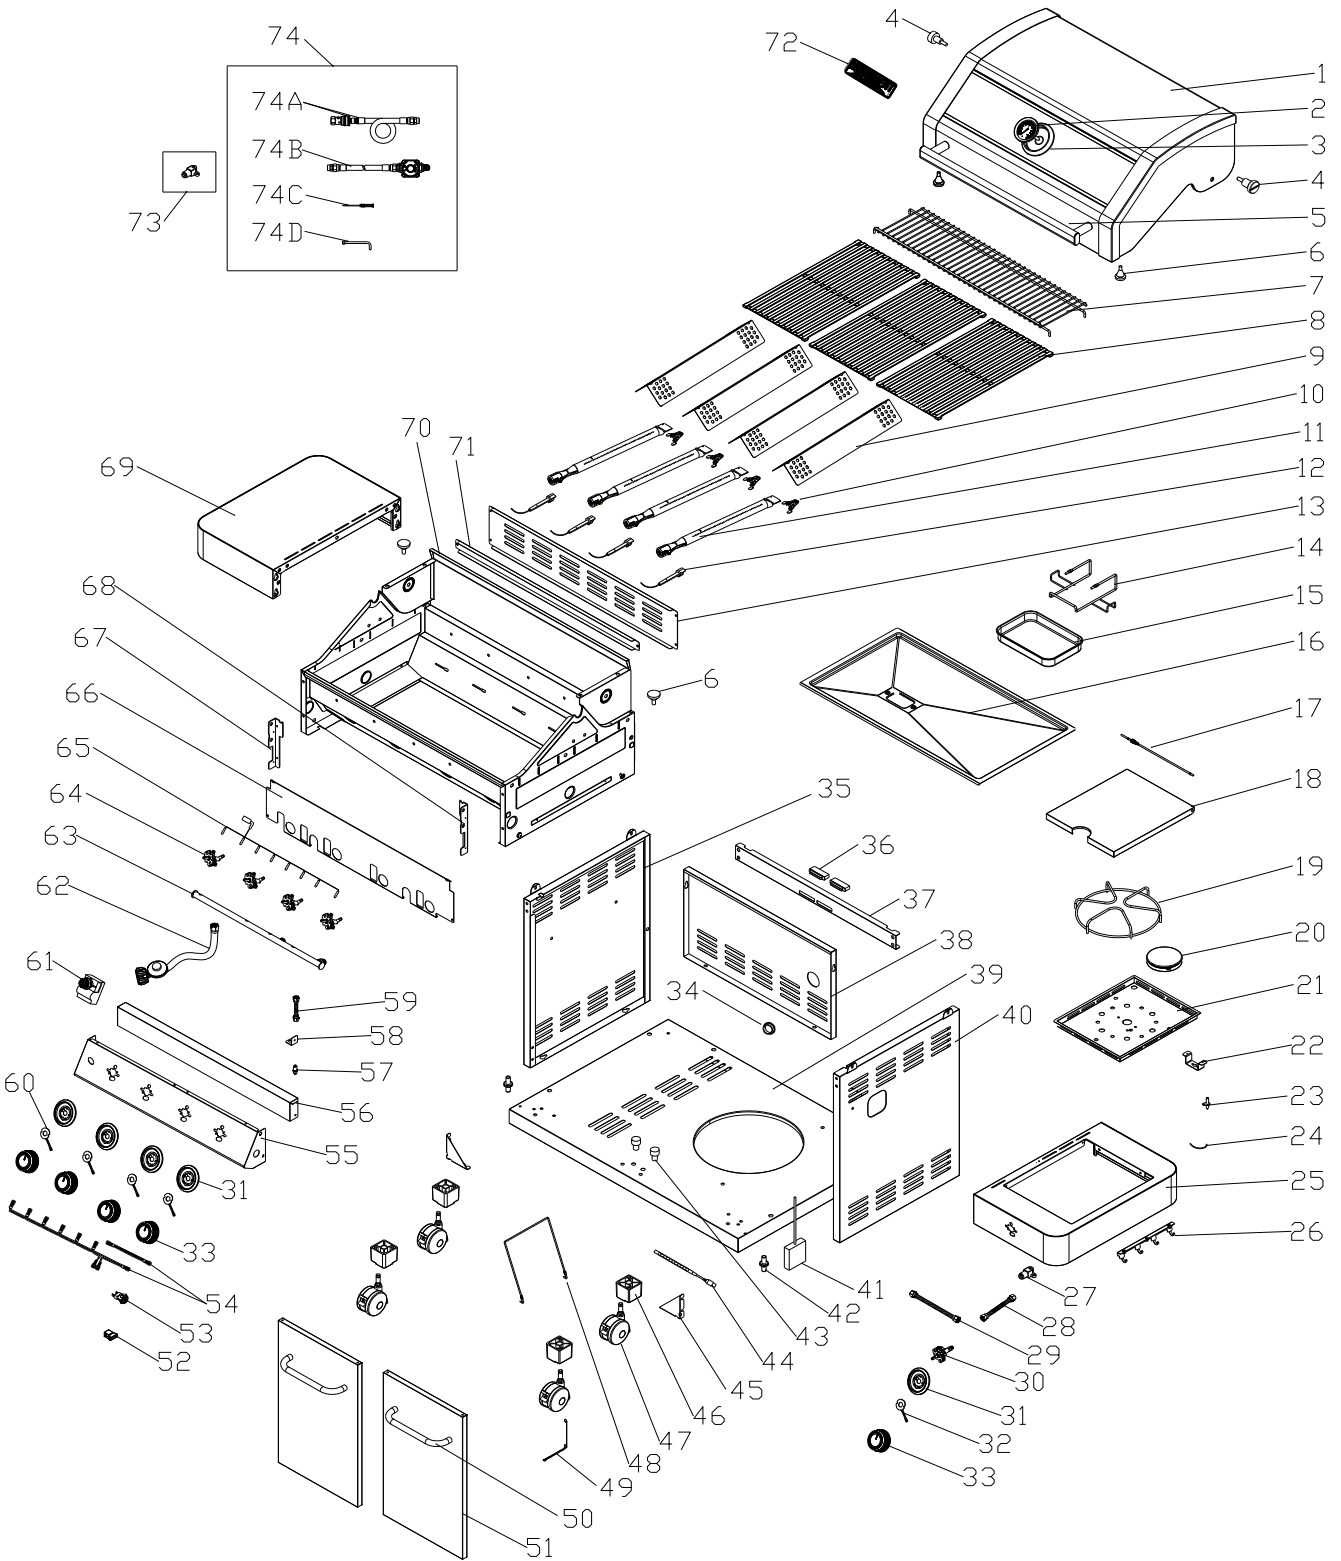

Model 41847NG Parts Diagram

Model 41847NG Parts List

seq. NO.	appellation	qty	Material code	seq. NO.	appellation	qty	Material code
1	Main Lid	1	D010012906	41	Battery Box	1	A0212663
2	Temperature Gauge	1	A0212824	42	Spindle Below Door Panel	2	A0212557
3	Temperature Gauge Seat	1	A0212967	43	Spacing Screw Below Door Panel	2	A02120079
4	Main Lid Screw	2	A0407131	44	Cart Bottom Panel Front Cumberbund Strip	1	D010012063
5	Main Lid Handle	1	D010010251	45	Triangle Bracket, Left	2	D010012745
6	Hood Buffer	4	A0212666	46	Swivel Caster Fixing Plug	4	A0212805
7	Warming Rack	1	A02120877	47	Swivel Caster	4	A0211004
8	Cooking Grid With Hole	3	A0212804	48	Gas-jar Fixing Line	1	A0212837
9	Flame Tamer	4	D010012307	49	Lighting Rod	1	A0212835
10	Clamp Spring	4	A0212873	50	Door Handle	2	D010012747
11	Main Burner	4	A0212926	51	Front Door	2	D010012094
12	Main Burner Igniter Wire	4	D010012900	52	LED Lamp Seat-USB2.0	1	A02120032
13	Back Panel, Top	1	D010012737	53	LED Lamp Switch	1	A0212627
14	Grease Box Bracket	1	A0212838	54	LED Lamp Circuit	1	D010013690
15	Grease Box	1	D010012705	55	Main Control Panel	1	D010014390
16	Grease Tray	1	D010012072	56	Main Control Panel Frame	1	D010012108
17	Side Burner Lid Hinge Rod	1	A0212534	57	Gas Connector	1	A0212830
18	Side Burner Lid	1	D010007598	58	Gas Connector Fixing Panel	1	D010012298
19	Side Burner Cooking Grid, Right	1	A0212248	59	Main Burner Flex Gas Line	1	A0212829
20	Side Burner, Right	1	A0212533	60	LED Lamp Panel-B	4	A02120213
21	Side Burner Tray	1	D011006420	61	Pulse Igniter Module	1	A02120838
22	Side Burner Orifice Bracket	1	D019706920	62	Regulator, LP	1	A0212831
23	Side Burner Igniter, Right	1	A0212436	63	Main Manifold	1	A02120087
24	Side Burner Igniter Wire, Right	1	A0212869	64	Main Gas Valve	4	A02120914
25	Side Shelf, Right	1	D010014389	65	Gas Valve Circuit	1	A02120842
26	Hook	1	D010018023	66	Front Baffle	1	D010012052
27	Side Burner Orifice	1	A0212828	67	Control Panel Fixing Panel, Left	1	D010012050
28	Side Burner Flex Gas Line, 250	1	A020021	68	Control Panel Fixing Panel, Right	1	D010012051
29	Side Burner Flex Gas Line, 480	1	A02120090	69	Side Shelf, Left	1	D010012770
30	Side Burner Gas Valve, Right	1	A02120832	70	Firebox	1	D010012655
31	Control Knob Base	5	D010012905	71	Back Panel, A	1	D010015501
32	LED Lamp Panel-A	1	A02120804	72	Logo	1	A0212808
33	Control Knob	5	A02120817	73	NG Side Burner Orifice	1	A02120889
34	RUBBER GROMMET	1	A020064	74	NG Assembly		D010020645
35	Side Panel,Left	1	D010012742	74A	NG Hose		A02120849
36	Door Magnet	2	A0201249	74B	NG Regulator		A02120848
37	Cart Frame, Front	1	D010012721	74C	Slot Screwdriver		A02120843
38	Back Panel, Bottom	1	D010023163	74D	Orifice Sockets		A02120844
39	Bottom Panel	1	D010012098		Manual	1	C043481
40	Side Panel, Right	1	D010012903		Hardware Pack	1	D010012753