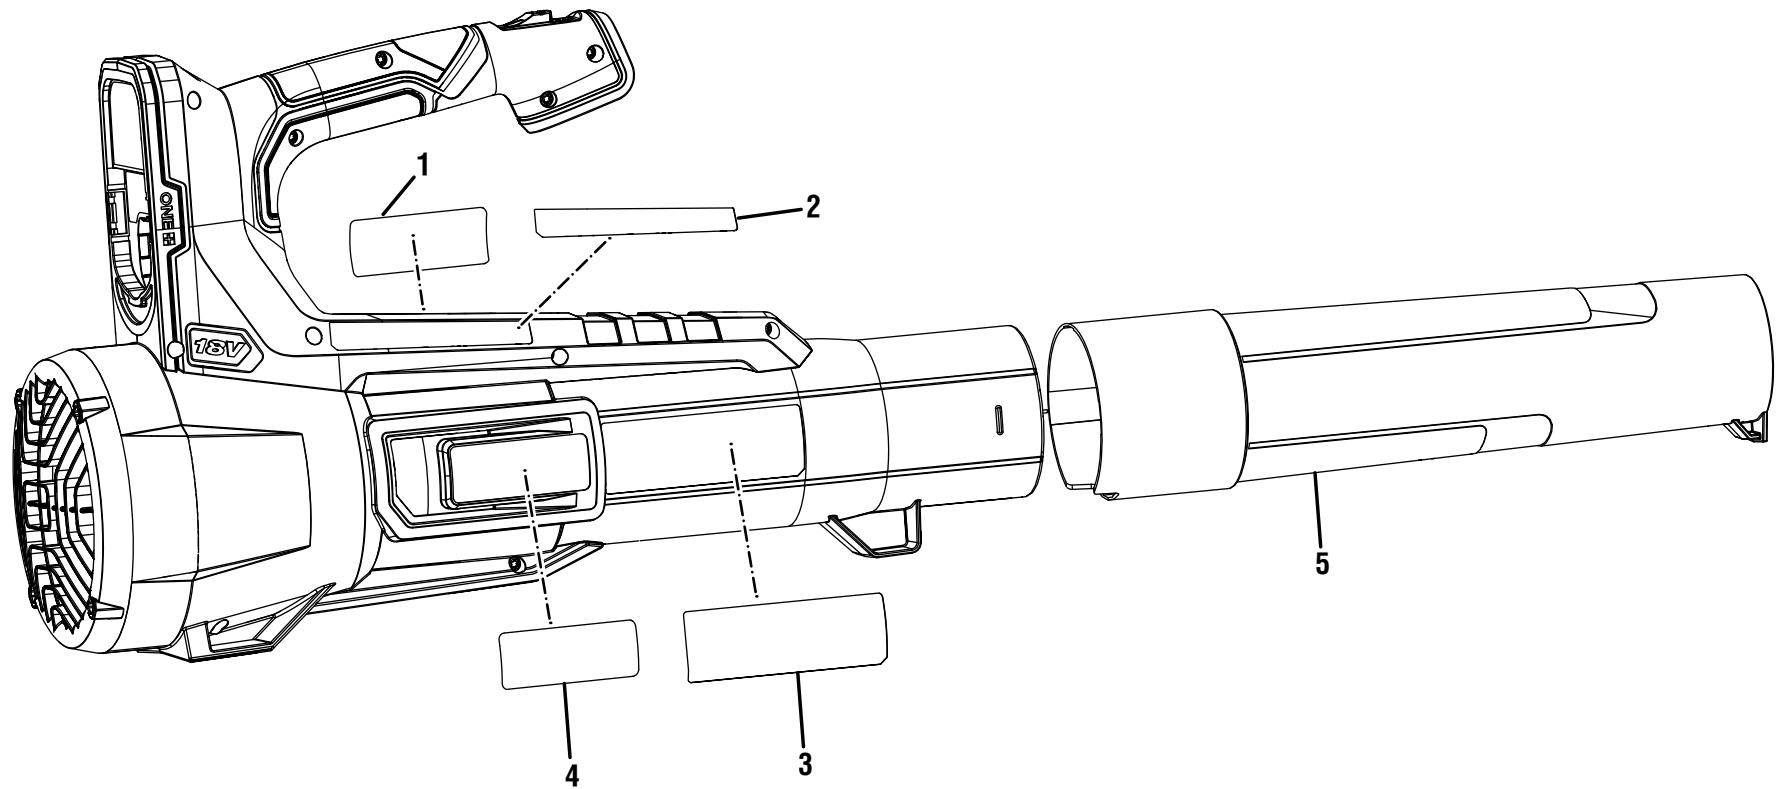

PARTS LIST

KEY NO.	PART NO.	DESCRIPTION	QTY.
1	940705496	Logo Label	1
2	941588776	Icon Label	1
3	941588775	Warning Label	1
4	941588774	Data Label	1

KEY NO.	PART NO.	DESCRIPTION	QTY.
5	542246001	Blower Tube	1
	Not Shown:		
	998000319	Operator's Manual