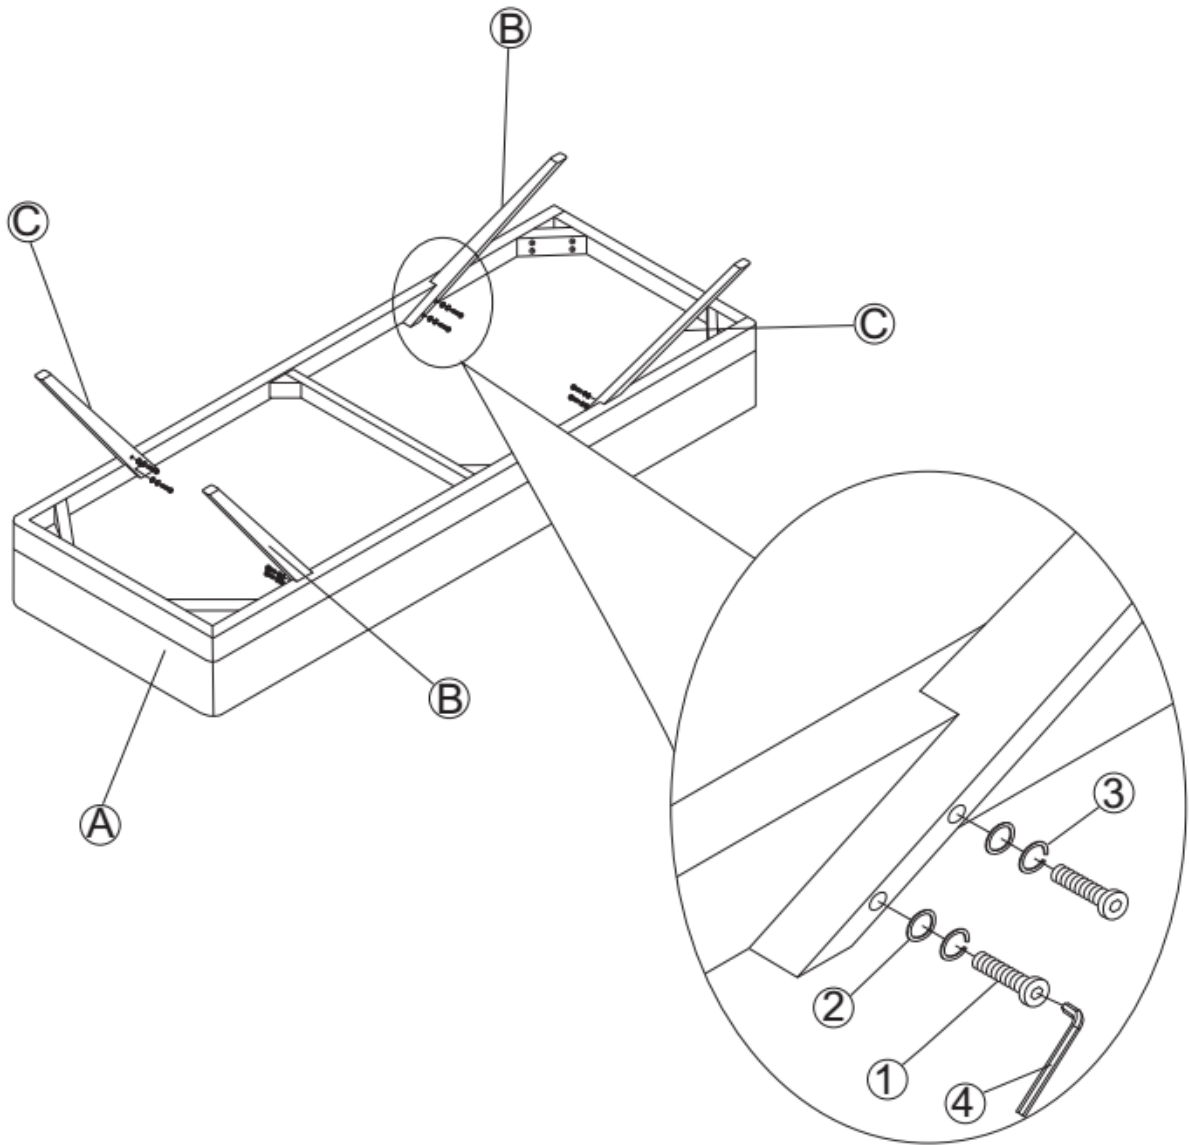

ASSEMBLY

STEP 1

Place the Ottoman (A) on its back on a flat smooth surface.
Attach Left Legs (B) & Right Legs (C) to Ottoman (A) with Bolt (1),
Washer (2) and Lock Washer (3).
Use Allen Key (4) to tighten.