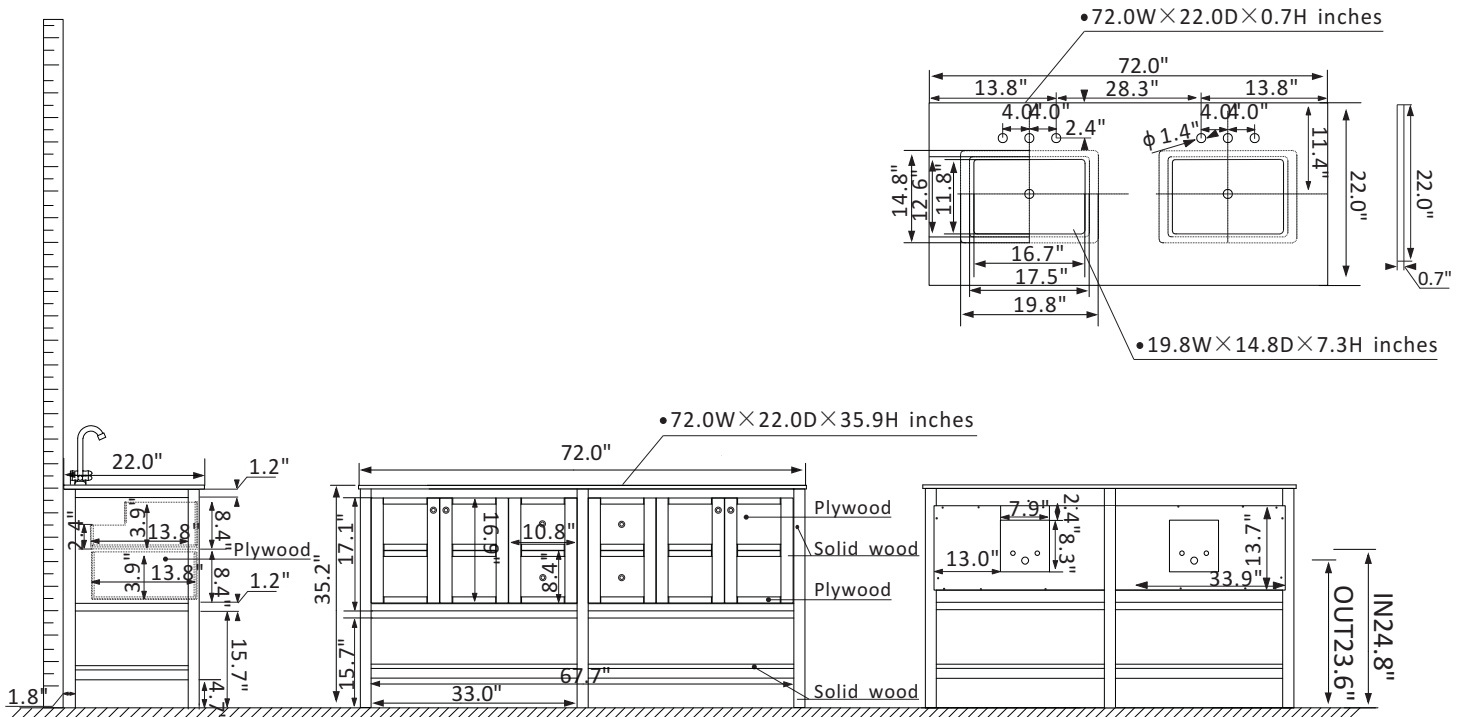

Vinnova Florence Vanity Collection 713072-GR-CA-NM

Features

- Lends eclectic flair to any bathroom decor
- Sturdy solid-oak/wood veneer construction
- Ample space for toiletries
- Available in Espresso, Grey and White finish
- Double Rectangular Under-Mount Sinks
- Beautiful satin nickel-finish hardware
- Four Soft-Closing Drawers and Four Soft-closing doors
- Easy plumbing and faucet installation*