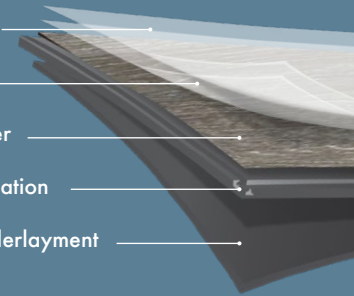

22 mil
wear layer

HIGH TRAFFIC — RIGID CORE VINYL — PLANK FLOORING

EXTRA THICK WEAR LAYER PROTECTS AND
EXTENDS APPEARANCE OF FLOORS

lifeproof[™]

100% lifeproof[™]. 0% Worries.

Ideal for homes with multiple pets or kids, areas with high foot traffic, rooms that could experience spills, such as kitchens and bathrooms, and rooms with extreme temperatures, including sunrooms.

- Extreme Scratch Resistance
- 6.5 mm Total Thickness

Anti-microbial

Lifetime protection of flooring from microbes such as mold and mildew

Anti-scratch Coating

22 mil Wear Layer

Decorative Print Layer

Easy drop-lock installation

Sound mitigating underlayment

*Intended for interior use only and not suitable for exterior areas or installation

waterproof

extreme scratch
resistance

resists
extreme temps*

anti-microbial
protection

wet & steam
mop approved