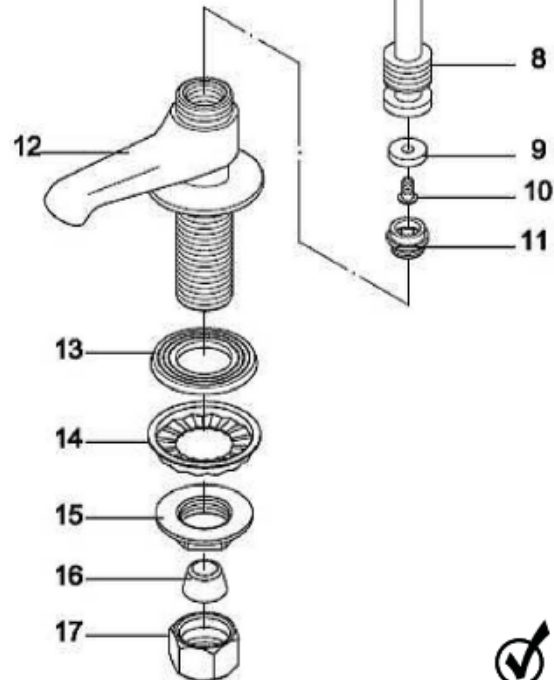

# 10796LF Single-Basin Faucet

## TECHNICAL DATA

Solid brass construction  
Hot or Cold water applications  
1/2" IPS inlet  
5.0 GPM

1. Brass Cold "C" Index
2. Brass Hot "H" Index
3. Steel Set Screw
4. Zinc Handle
5. Brass Bonnet
6. NBR Packing
7. Stainless Steel Washer
8. Brass Spindle
9. NBR Washer
10. Brass Set Screw
11. Brass Seat
12. Brass Body
13. NBR Washer
14. Steel Washer
15. Brass Locknut
16. NBR Cone Washer
17. Brass Nut