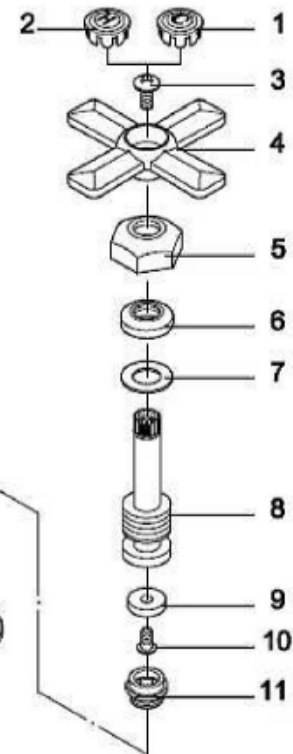

# 10796LF Single-Basin Faucet

## TECHNICAL DATA

Solid brass construction  
Hot or Cold water applications  
1/2" IPS inlet  
5.0 GPM

1. Brass Cold "C" Index
2. Brass Hot "H" Index
3. Steel Set Screw
4. Zinc Handle
5. Brass Bonnet
6. NBR Packing
7. Stainless Steel Washer
8. Brass Spindle
9. NBR Washer
10. Brass Set Screw
11. Brass Seat
12. Brass Body
13. NBR Washer
14. Steel Washer
15. Brass Locknut
16. NBR Cone Washer
17. Brass Nut