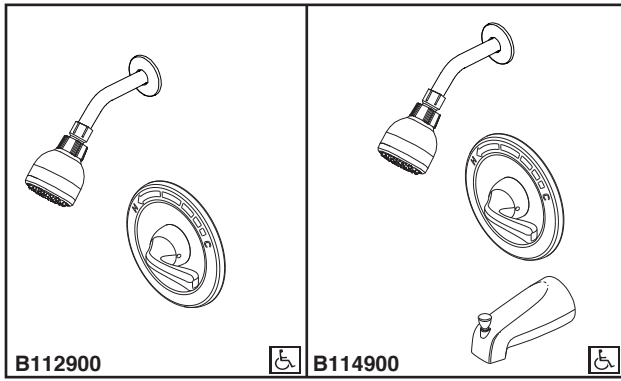

Submitted Model No.: _____

Specific Features: _____