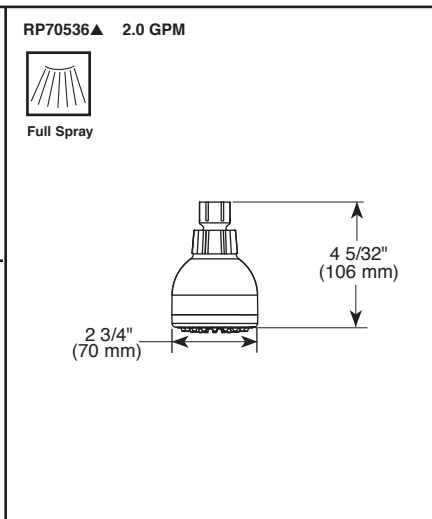

Delta reserves the right (1) to make changes in specifications and materials, and (2) to change or discontinue models, both without notice or obligation. Dimensions are for reference only. See current full-line price book or www.deltafaucet.com for finish options and product availability.