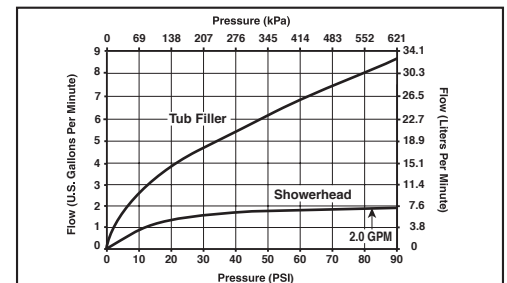

- Slip-on tub spout, model B114900
- Tub/Shower require 1 1/2" wall cavity
- Valve has back-to-back installation capability
- Forged brass body.
- Cartridge utilizes integral check valves to prevent the cross flow of water within the valve. Valve reduces the flow of water to 0.5 GPM within 5 seconds of the complete loss of pressure in the hot or cold water supply line. Outlet water temperature is maintained within $\pm 3^\circ\text{F}$ variation with changes in either hot or cold supply of up to 50 percent of the normal supply pressure. Temperature is controlled by handle with cold water always coming on first.
- Field adjustable means to limit handle rotation into hot water zone. Per ASSE 1016.
- Temperature control to rotate a maximum of 120° from full cold to the maximum temperature
- Single Handle
- Pressure Balance
- Temperature Only Controlled with Handle
- For use with automatic compensating valves rated at 7.28 L/min (1.92 gpm) or less

WARRANTY

- Lifetime limited warranty on parts (other than electronic parts and batteries) and finishes; or for commercial users, for 5 years from the date of purchase.
- 5 year limited warranty on electronic parts (other than batteries); or for commercial users, for 1 year from the date of purchase. No warranty is provided on batteries

COMPLIES WITH:

- ASME A112.18.1 / CSA B125.1
- Indicates compliance to ICC/ANSI A117.1
- ASSE 1016
- EPA WaterSense®

55 E. 111th Street, Indianapolis, Indiana 46280
350 South Edgeware Road., St. Thomas, Ontario, Canada N5P 4L1
© 2015 Masco Corporation of Indiana