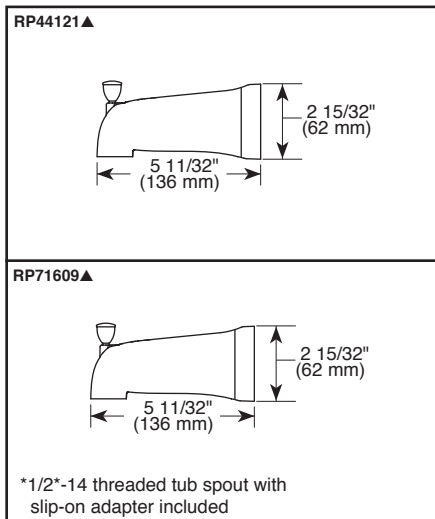

Delta reserves the right (1) to make changes in specifications and materials, and (2) to change or discontinue models, both without notice or obligation. Dimensions are for reference only. See current full-line price book or www.deltafaucet.com for finish options and product availability.