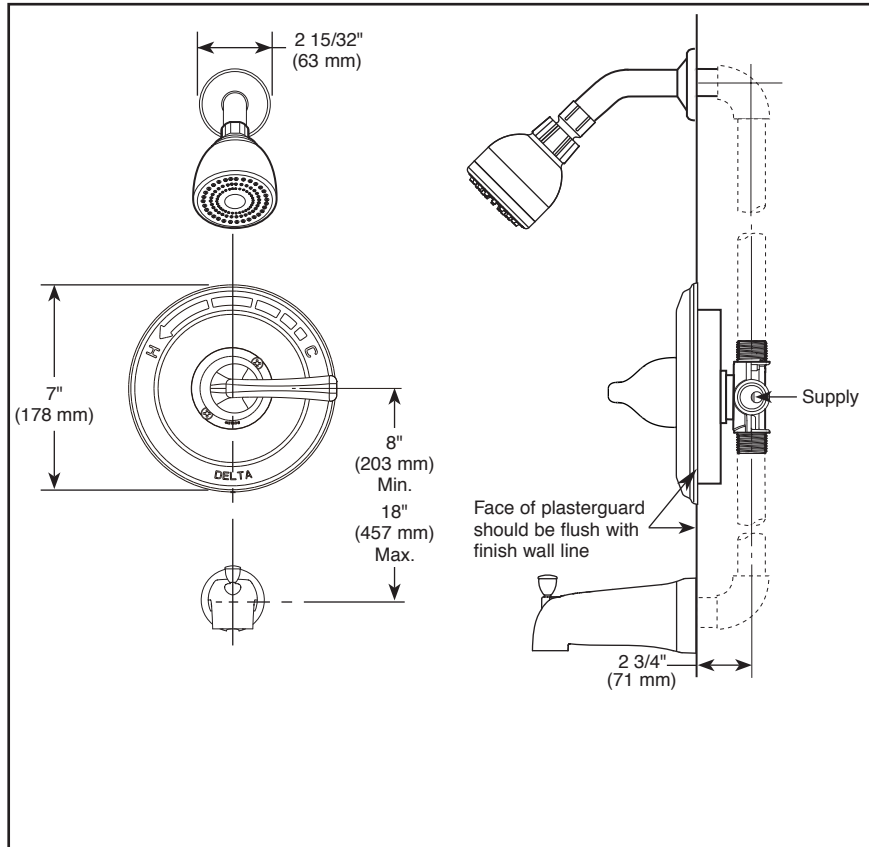

Delta reserves the right (1) to make changes in specifications and materials, and (2) to change or discontinue models, both without notice or obligation. Dimensions are for reference only. See current full-line price book or www.deltafaucet.com for finish options and product availability.