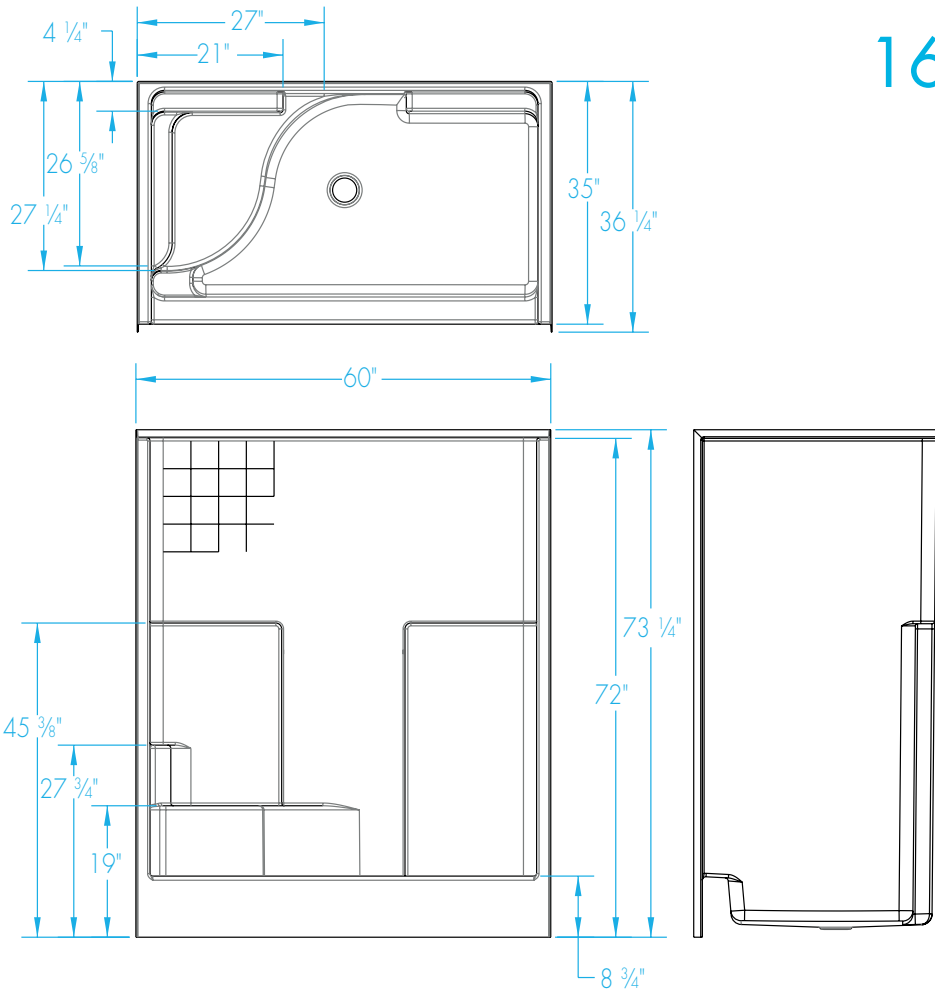

# 1603COS – EVERYDAY SHOWERS

60 x 35 x 72 inches

# 1603COS

60 x 35 x 72 inches

**FEATURES** lbs

Dimensional Tolerance  $\pm \frac{3}{8}$ ". Dimensions needed for site preparation should be measured from the unit. Aquatic assumes no responsibility for preparatory work.

Model #	Material	Wall Finish	Pieces	Drain	Seat	Net Wt.	Pkg. Wt.
Shower # 1603COS	AcrylX™	Textured Tile	1	Center	1 seat (LH or RH)	133	138

**DIMENSIONS**

Specifications	inches
Width: Overall / Net	60
Depth: Overall / Net	36 1/4 / 35
Height: Overall / Net	73 1/4 / 72
Enclosure Opening	56
Skirt Height	8 3/4
Drain Rough-In (from Back Wall)	15 3/4
Drain Rough-In (from Side Wall)	30
Drain: Diameter / Clearance	3 1/4 / 1

**FRAMING DIMENSIONS** inches

Type	D Depth	W Width	H Height	A	B	C
Alcove	36 1/4	60 1/8	-	Box Out	30	15 3/4