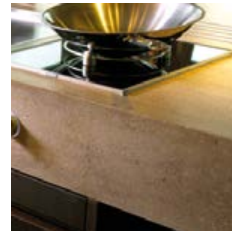

EDGE STYLES

Since Corian® Solid Surface can be easily shaped and carved, there are a wide variety of stylish edge details available. They range from simple straight edges to bevel, receding or extra thick edges, as seen in the images below.