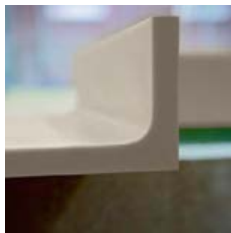

OTHER OPTIONS

To complete your work surface made with Corian® Solid Surface and create a truly bespoke look, you can add custom accents such as coved upstands, stainless steel hob bars or drainer grooves.

COLOURS

Corian® Solid Surface is available in a wide range of modern, elegant colours. From the purest solid white to naturally veined effects to intensely dark aesthetics from the Deep Colour® collection, Corian® Design offers a special palette of colours that have been specifically tested for intensive kitchen work surface use.