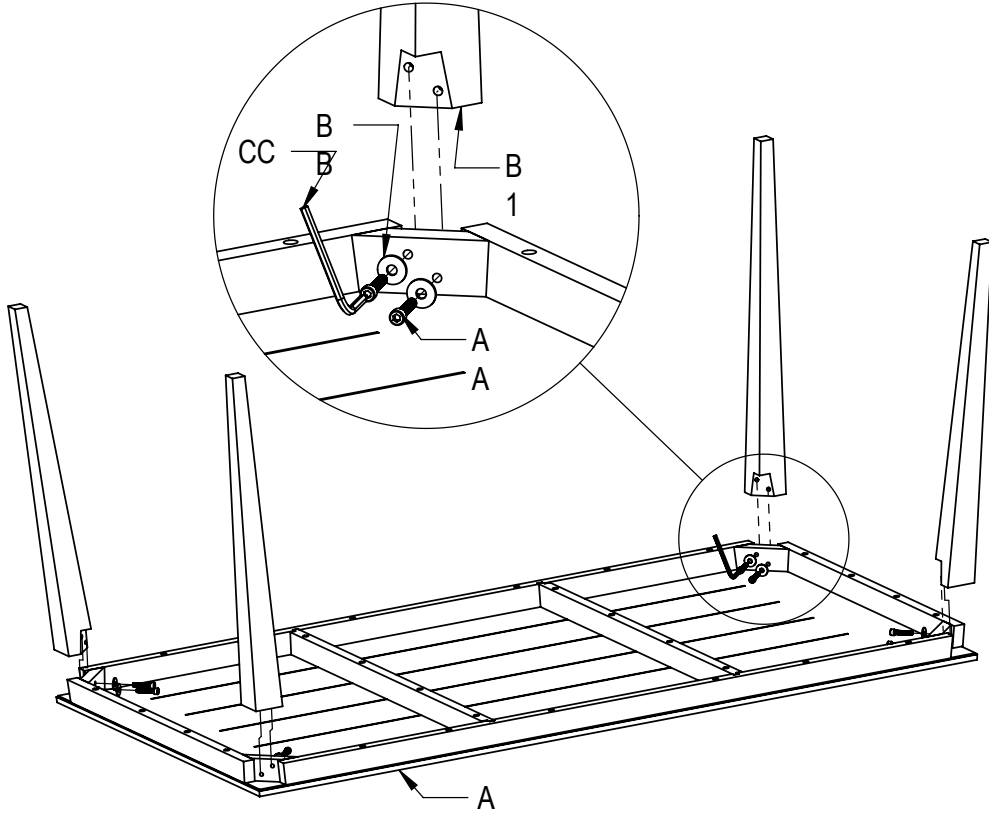

Assembly

1

2