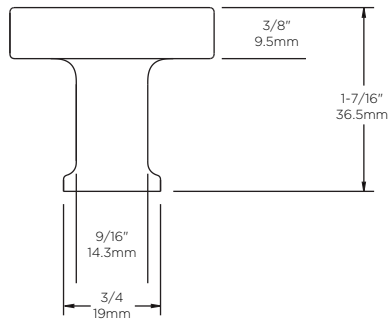

TECHNICAL DATA

Shower Door

LYNDALL™ KNOB

- MATERIALS:** Zinc Die Cast.
- INSTALLATION:** Detailed Instructions and Hardware Included for Easy Installation.
- UNIQUE FEATURE:** Coordinates with Delta® Faucets and Bath Hardware. Compatible with All Delta® Pivoting Doors.
- WARRANTY:** 5 Year Limited Warranty.