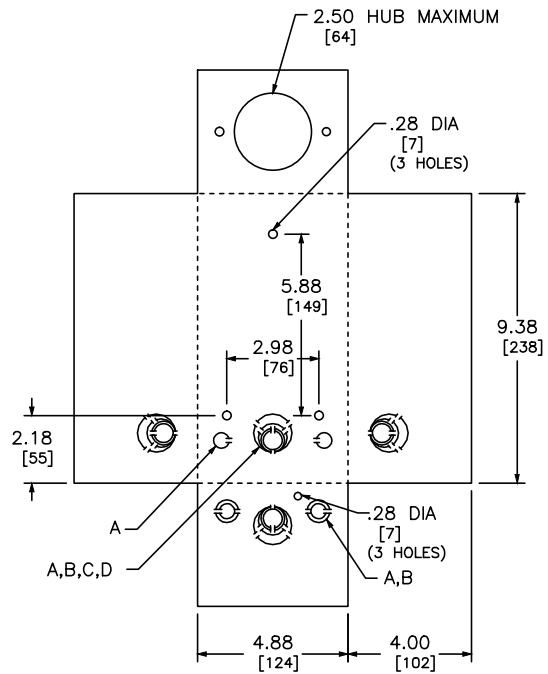

KNOCKOUTS				
SYMBOL	A	B	C	D
IN	.50	.75	1.00	1.25
MM	13	19	25	32

DUAL DIMENSIONS: INCHES  
MILLIMETERS

CATALOG NUMBER	MAXIMUM SYSTEM VOLTAGE	MAINS AMPERE RATING	SPACES	MAXIMUM NUMBER OF SINGLE POLE CIRCUITS	MAIN WIRE SIZE AWG
HOM2-4L70RB	120/240VAC 1Ø 3W	70	2	4	#12-3 AL, #14-4 CU

NOTES:  
FINISH - GRAY BAKED ENAMEL ELECTRODEPOSITED OVER CLEANED PHOSPATIZED STEEL.  
UL LISTED - FILE E-6294  
NEUTRALS - INSULATED GROUNDABLE.

HOMELINE LOAD CENTERS  
OUTDOOR TYPE 3R  
FIXED MAIN LUGS  
70 AMPS 2 SPACE 4 CIRCUIT

DWG# PWFDS-SYRS-0066  
NO.