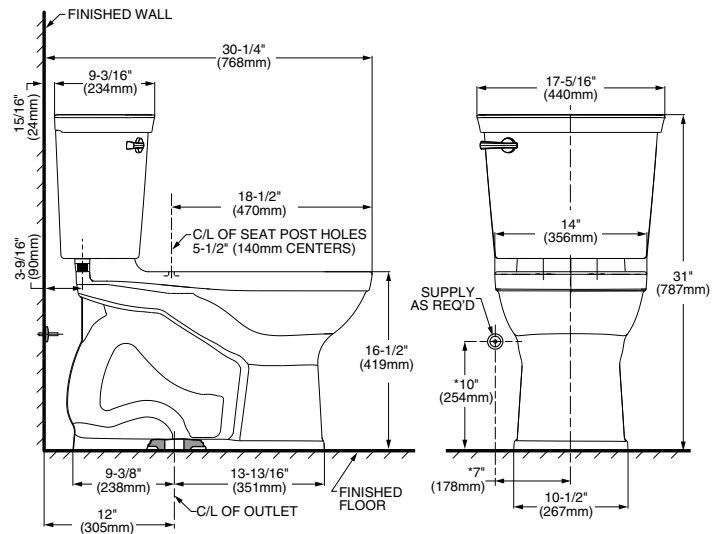

**Champion® Right Height®
Elongated Complete Toilet**

747AA.107SC

- Features Champion® Flushing System that prevents clogs and will flush an entire bucket of golf balls
- Vitreous china made High Efficiency Toilet (HET), ultra-low consumption (1.28 gpf/4.8 Lpf), utilizes 20% less water and meets EPA WaterSense® Criteria
- Generous 9" x 8" water surface area with PowerWash® rim that scrubs the bowl with each flush
- 4" piston-action Accelerator™ flush valve with fully-glazed 2-3/8" trapway
- 12" rough-in toilet with 16-1/2" rim chair height bowl for accessible applications
- Includes no-tools, EZ-Install floor bolts, wax ring, and color match bowl caps kit
- Includes EverClean® surface that inhibits the growth of bacteria, mold and mildew
- Includes sturdy, slow-close seat that never slams, quick-connect hinges that will not loosen, and lid design that holds up to a 300 pound load
- Chrome finish trip lever is supplied (other finishes available as special order)
- Obtains best 1,000g MaP flush score** at 1.28gpf
- Industry-leading lifetime warranty on chinaware, 10 year warranty on all mechanical parts, and 1 year warranty on seat

Nominal Dimensions:

30-1/4" x 17-5/16" x 31"
(768 x 440 x 787mm)

Includes fixture, toilet seat, wax ring and bowl bolts.
Water supply line by others.

Compliance Certifications -

Meets or Exceeds the Following Specifications:

- ASME A112.19.2M/CSA B45.1 for Vitreous China Fixtures
- US EPA WaterSense® Specification for HETs

To Be Specified:

- Color: White
- Supply with stop:

NOTES:

THIS TOILET IS DESIGNED TO ROUGH-IN AT A MINIMUM DIMENSION OF 305MM (12") FROM FINISHED WALL TO C/L OF OUTLET. SUPPLY NOT INCLUDED WITH FIXTURE AND MUST BE ORDERED SEPARATELY.