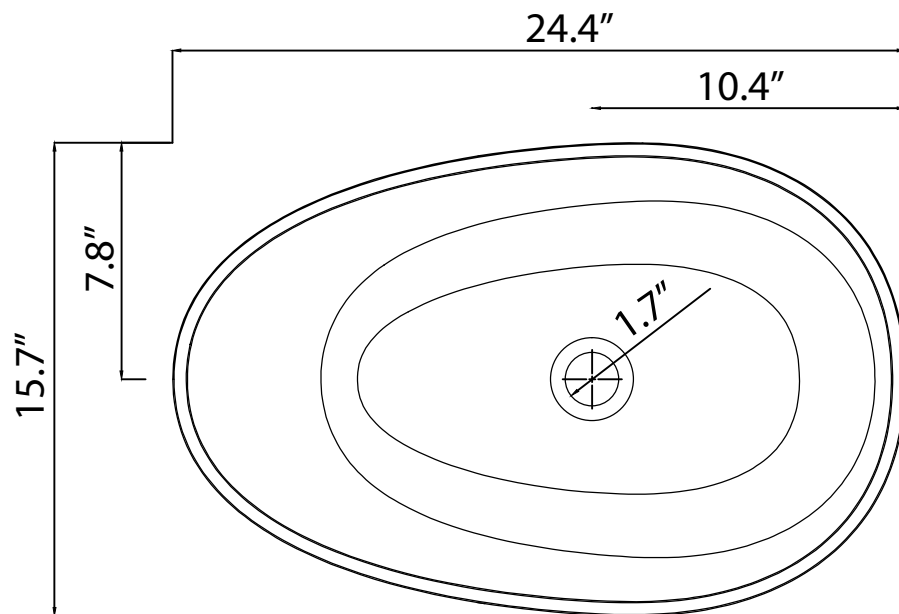

ANZZI™

LS-AZ606

ANZZI™ Stone
Bathroom Lavatory
Vessel Sink

Length: 24.4"

Height: 6.2 in.

Weight: 28.6 lbs

Finish: White Matte

www.ANZZI.com
1-844-44-ANZZI