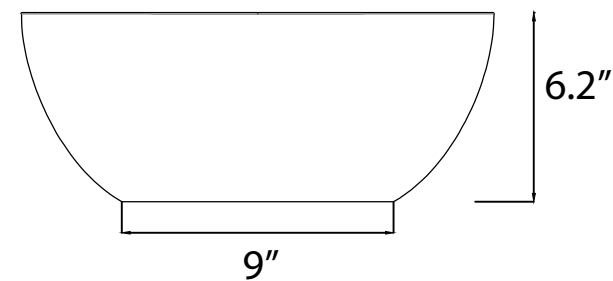

ANZZI™

LS-AZ606

ANZZI™ Stone
Bathroom Lavatory
Vessel Sink

Length: 24.4"

Height: 6.2 in.

Weight: 28.6 lbs

Finish: White Matte

www.ANZZI.com
1-844-44-ANZZI