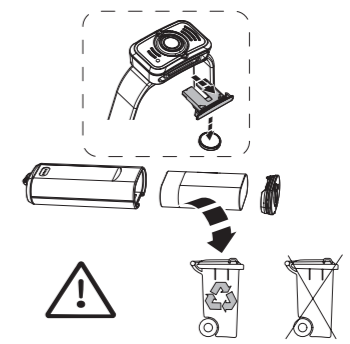

Battery Indicator

Backup Mode

Lamp Head Rotation

Magnetic Charging System

Extension Cable (H19R Signature)

Helmet Fixing Clips (H19R Signature)

GoPro Mount (H19R Signature)

Tripod Mount (H19R Signature)

Helmet Connecting System (H19R Signature)

Universal Mounting Bracket (H19R Signature)

Recycling

Remote Control (H19R Signature)

Further Information

Battery Indicator (Remote Control)

Battery Replacement (Remote Control)

Ledlenser GmbH & Co. KG
Kronenstr. 5-7 • 42699 Solingen • Germany
Phone +49 212/5948-0 Fax +49 212/5948-200
info@ledlenser.com