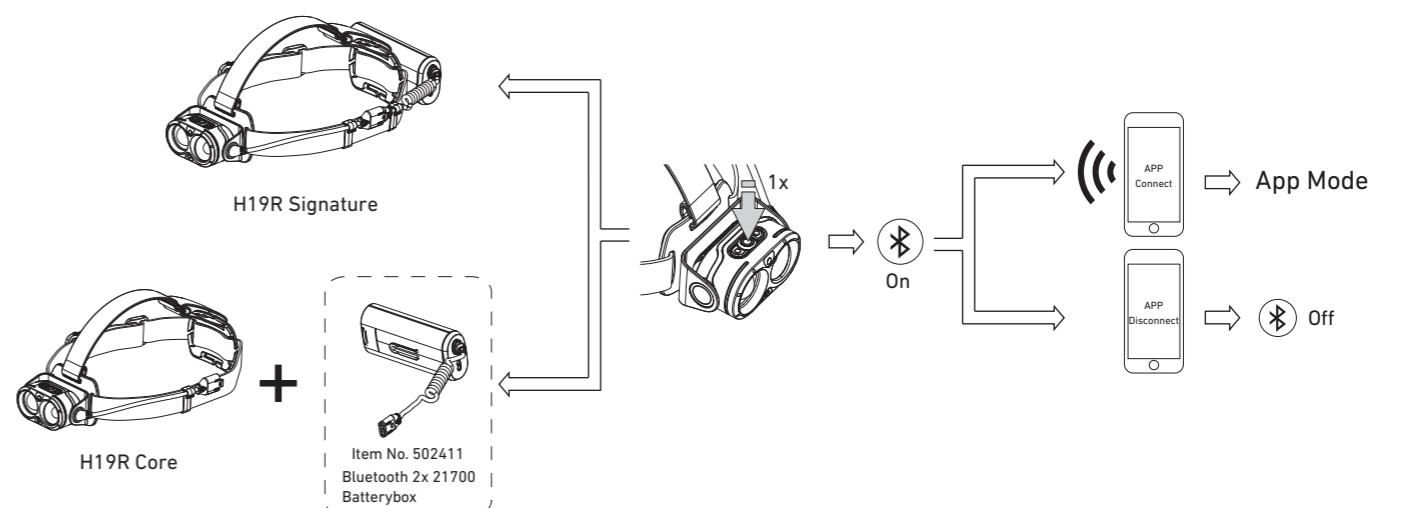

H19R Core

H19R Signature

Operation

Battery Replacement

Transportation Lock

Red Mode

App Mode

Battery Indicator

Backup Mode

Lamp Head Rotation

Magnetic Charging System

Extension Cable (H19R Signature)

Helmet Fixing Clips (H19R Signature)

GoPro Mount (H19R Signature)

Tripod Mount (H19R Signature)

Helmet Connecting System (H19R Signature)