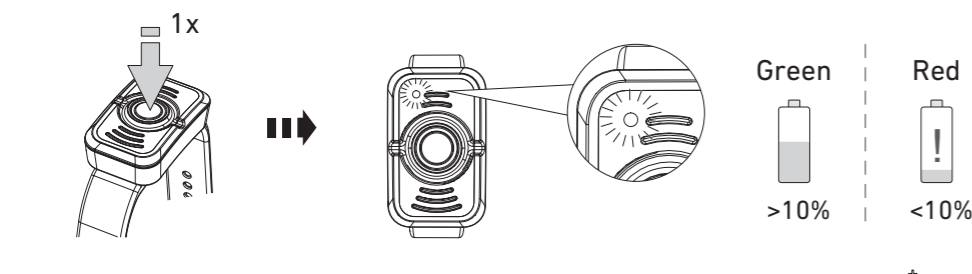

Universal Mounting Bracket (H19R Signature)

Recycling

Remote Control (H19R Signature)

Further Information

Battery Indicator (Remote Control)

Battery Replacement (Remote Control)

Ledlenser GmbH & Co. KG  
Kronenstr. 5-7 • 42699 Solingen • Germany  
Phone +49 212/5948-0 Fax +49 212/5948-200  
info@ledlenser.com