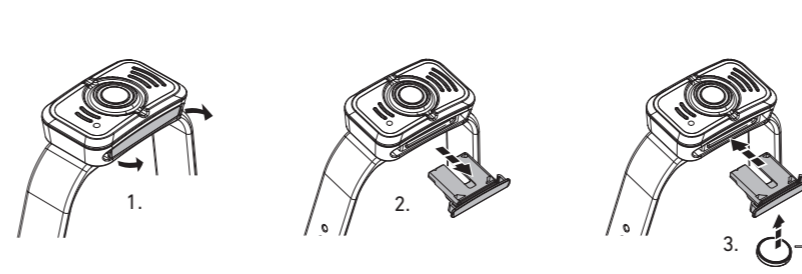

Backup Mode

Lamp Head Rotation

Magnetic Charging System

Extension Cable (H19R Signature)

Helmet Fixing Clips (H19R Signature)

GoPro Mount (H19R Signature)

Tripod Mount (H19R Signature)

Helmet Connecting System (H19R Signature)

Universal Mounting Bracket (H19R Signature)

Recycling

Remote Control (H19R Signature)

Further Information

Battery Indicator (Remote Control)

Battery Replacement (Remote Control)

Ledlenser GmbH & Co. KG  
Kronenstr. 5-7 • 42699 Solingen • Germany  
Phone +49 212/5948-0 Fax +49 212/5948-200  
info@ledlenser.com