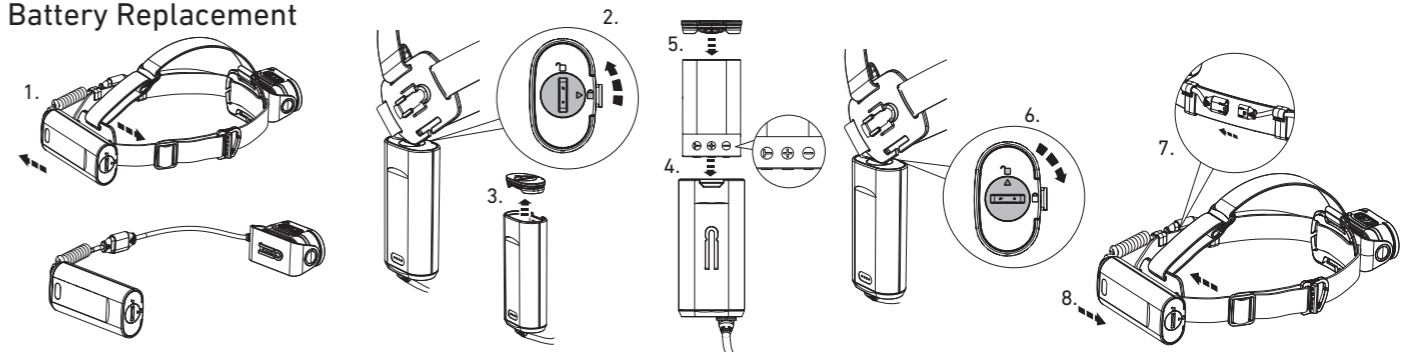

H19R Core

H19R Signature

Operation

Battery Replacement

Transportation Lock

Red Mode

App Mode

Battery Indicator

Backup Mode

Lamp Head Rotation

Magnetic Charging System

Extension Cable (H19R Signature)

Helmet Fixing Clips (H19R Signature)

GoPro Mount (H19R Signature)

Tripod Mount (H19R Signature)

Helmet Connecting System (H19R Signature)