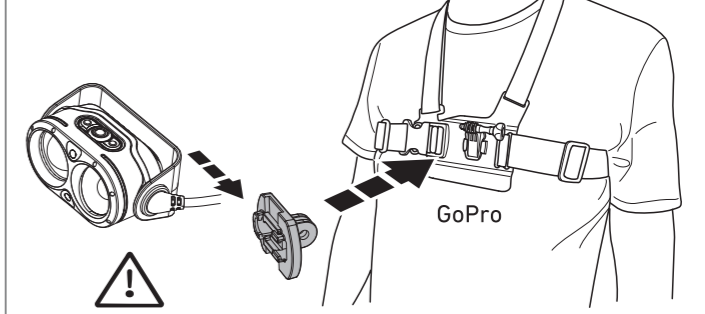

Backup Mode

Lamp Head Rotation

Magnetic Charging System

Extension Cable (H19R Signature)

Helmet Fixing Clips (H19R Signature)

GoPro Mount (H19R Signature)

Tripod Mount (H19R Signature)

Helmet Connecting System (H19R Signature)