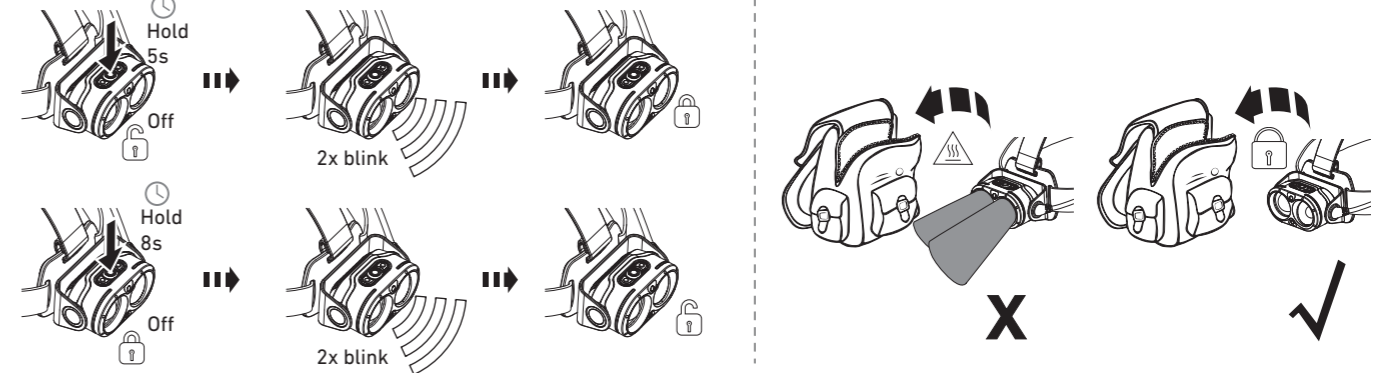

H19R Core

H19R Signature

Operation

Battery Replacement

Transportation Lock

Red Mode

App Mode

Battery Indicator

Backup Mode

Lamp Head Rotation

Magnetic Charging System

Extension Cable (H19R Signature)

Helmet Fixing Clips (H19R Signature)

GoPro Mount (H19R Signature)

Tripod Mount (H19R Signature)

Helmet Connecting System (H19R Signature)