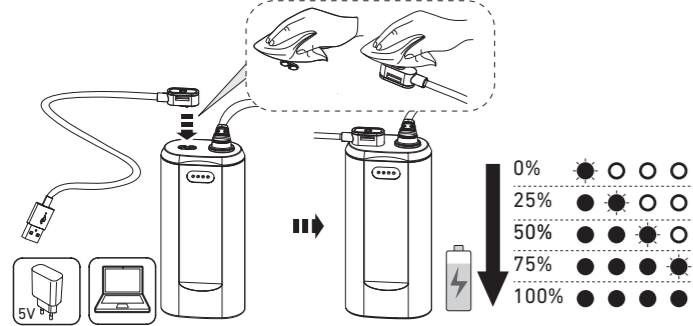

H19R Core

H19R Signature

Operation

Battery Replacement

Transportation Lock

Red Mode

App Mode

Battery Indicator

Backup Mode

Lamp Head Rotation

Magnetic Charging System

Extension Cable (H19R Signature)

Helmet Fixing Clips (H19R Signature)

GoPro Mount (H19R Signature)

Tripod Mount (H19R Signature)

Helmet Connecting System (H19R Signature)