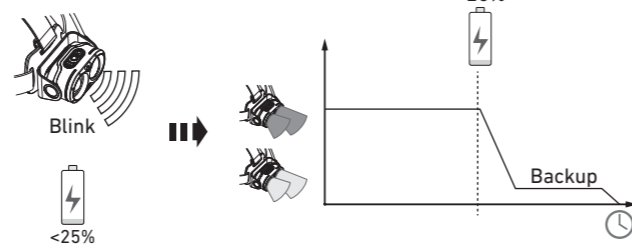

H19R Core

H19R Signature

Operation

Battery Replacement

Transportation Lock

Red Mode

App Mode

Battery Indicator

Backup Mode

Lamp Head Rotation

Magnetic Charging System

Extension Cable (H19R Signature)

Helmet Fixing Clips (H19R Signature)

GoPro Mount (H19R Signature)

Tripod Mount (H19R Signature)

Helmet Connecting System (H19R Signature)