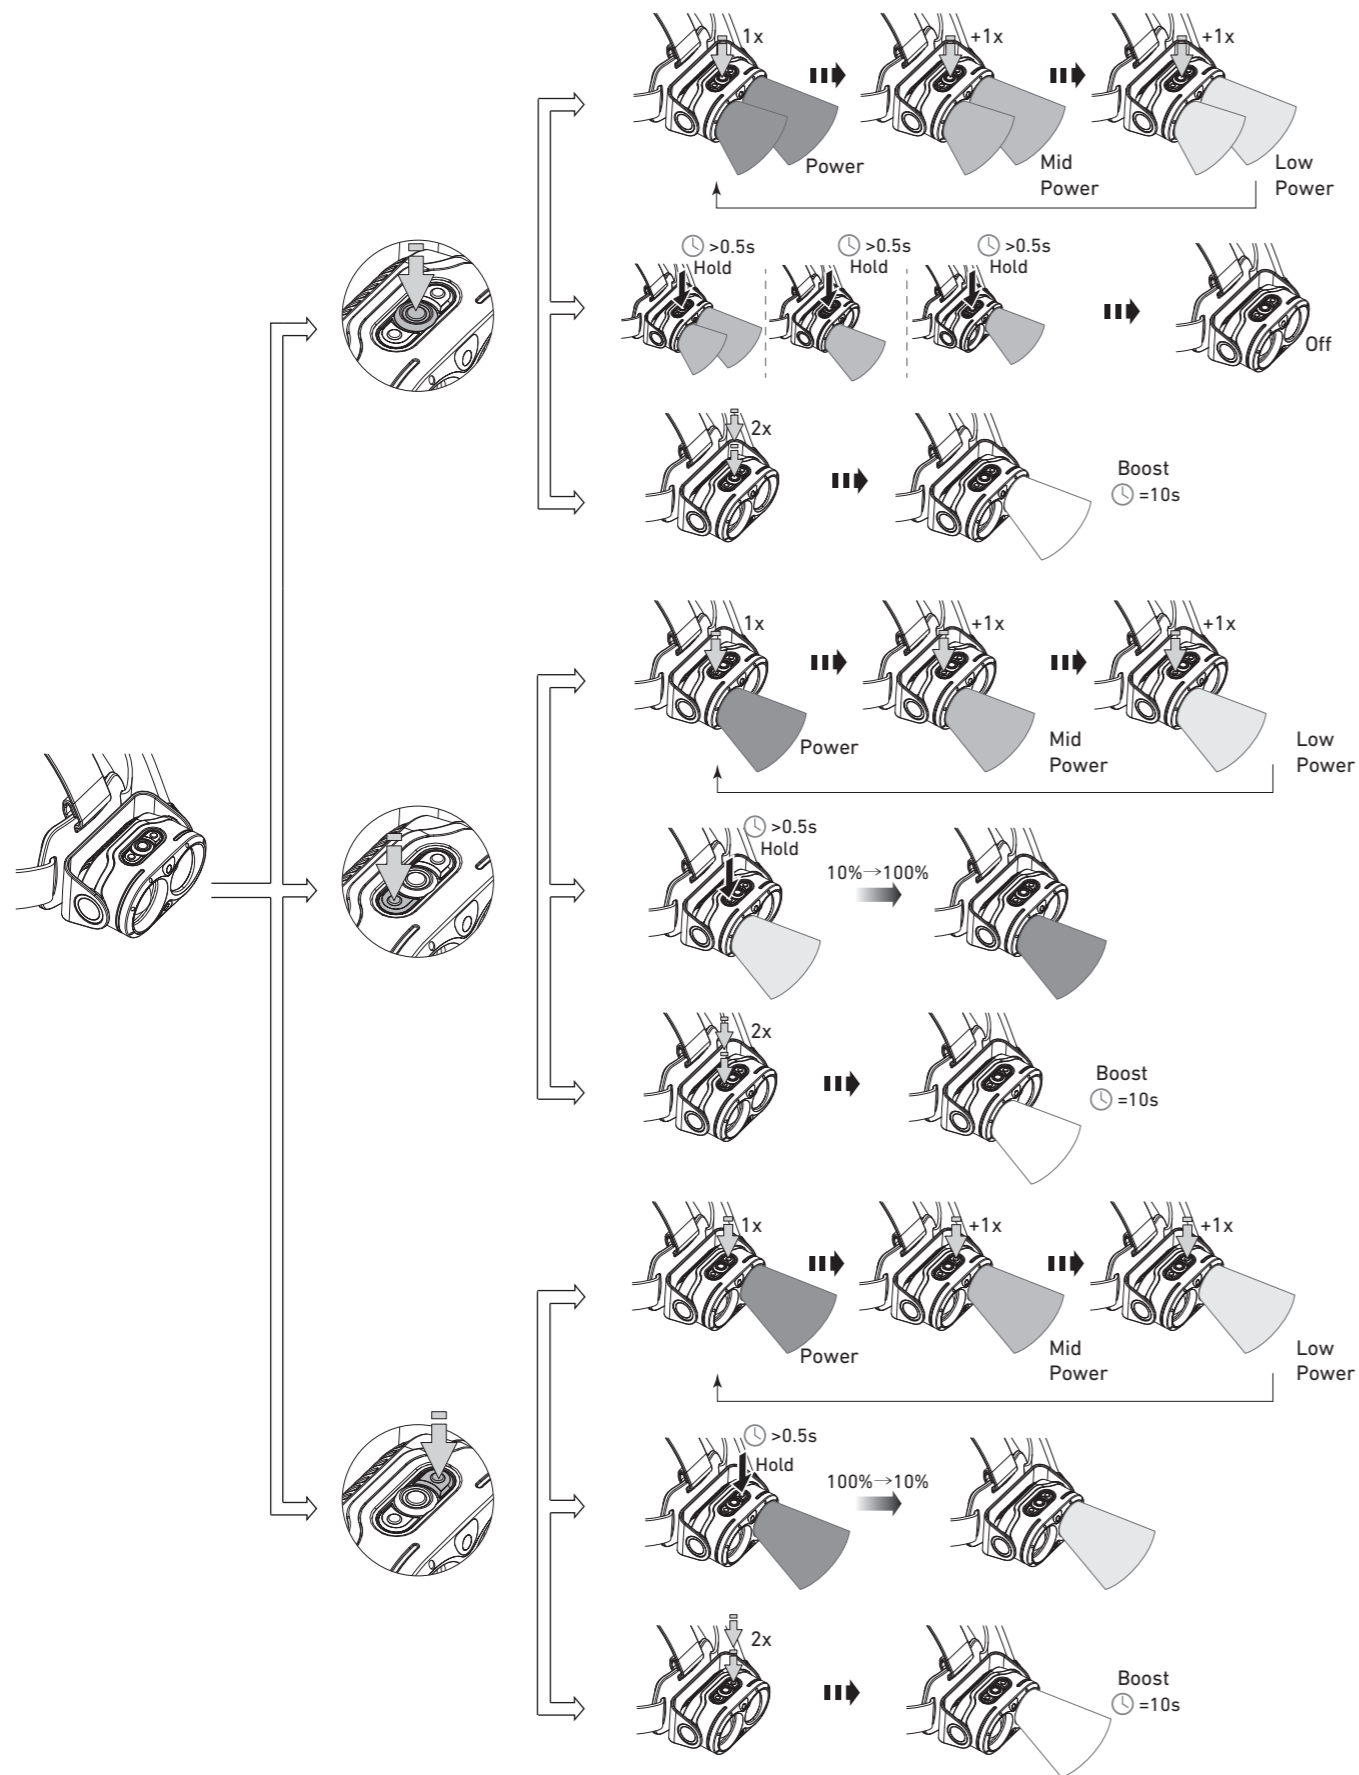

H19R Core

H19R Signature

Operation

Battery Replacement

Transportation Lock

Red Mode

App Mode

Battery Indicator

Backup Mode

Lamp Head Rotation

Magnetic Charging System

Extension Cable (H19R Signature)

Helmet Fixing Clips (H19R Signature)

GoPro Mount (H19R Signature)

Tripod Mount (H19R Signature)

Helmet Connecting System (H19R Signature)