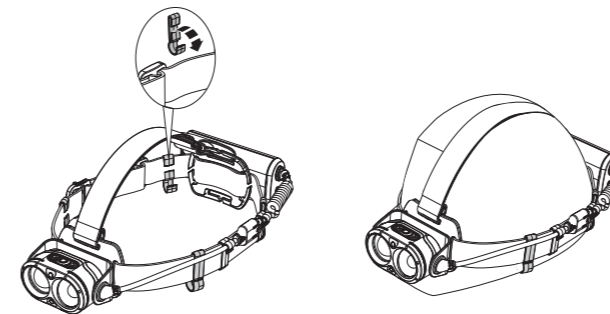

H19R Core

H19R Signature

Operation

Battery Replacement

Transportation Lock

Red Mode

App Mode

Battery Indicator

Backup Mode

Lamp Head Rotation

Magnetic Charging System

Extension Cable (H19R Signature)

Helmet Fixing Clips (H19R Signature)

GoPro Mount (H19R Signature)

Tripod Mount (H19R Signature)

Helmet Connecting System (H19R Signature)