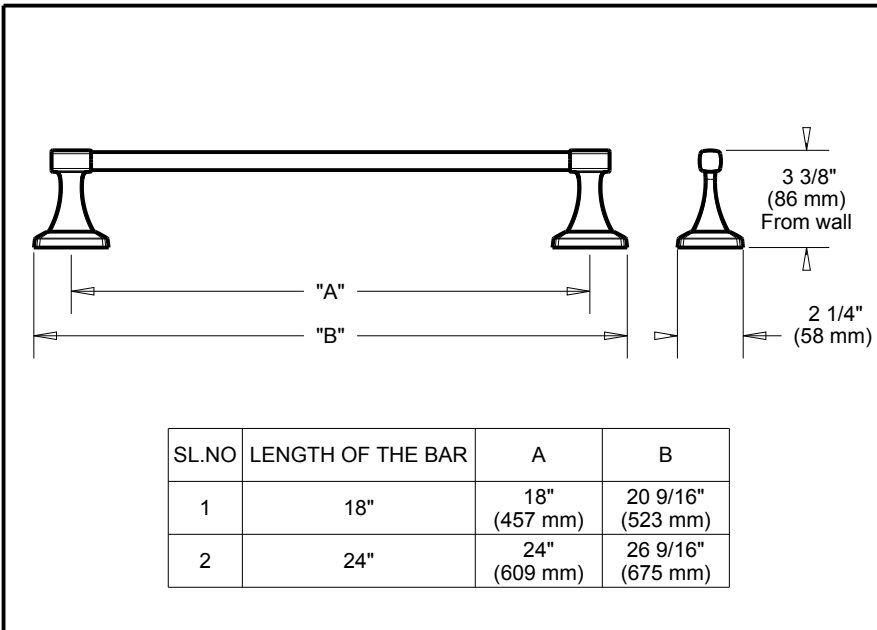

DELTA[®]

ACCESSORIES

- Portwood™ Bath Collection
- Towel Bar

Submitted Model No.: _____

Specific Features: _____

STANDARD SPECIFICATIONS:

- Mounting hardware and mounting template included with product.

Delta reserves the right (1) to make changes in specifications and materials, and (2) to change or discontinue models, both without notice or obligation. Dimensions are for reference only. See current full-line price book or www.deltafaucet.com for finish options and product availability.