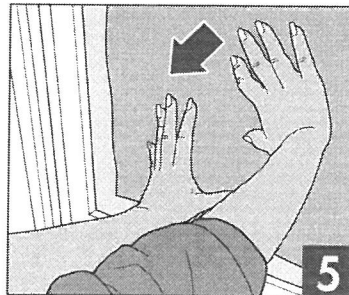

Clean Glass

Measure / Trim Film

Wet Glass

Remove Backing

Position Film

Wet Film

Squeegee

**Package Includes:**  
Window Film  
Instruction Sheet