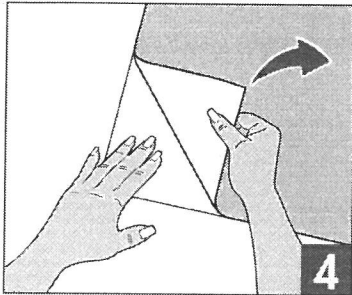

Clean Glass

Measure / Trim Film

Wet Glass

Remove Backing

Position Film

Wet Film

Squeegee

**Package Includes:**  
Window Film  
Instruction Sheet