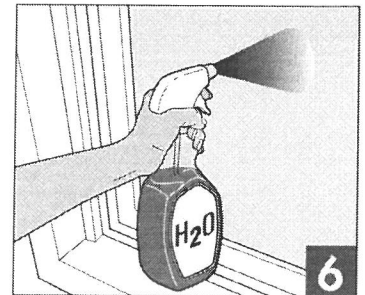

Clean Glass

Measure / Trim Film

Wet Glass

Remove Backing

Position Film

Wet Film

Squeegee

**Package Includes:**  
Window Film  
Instruction Sheet