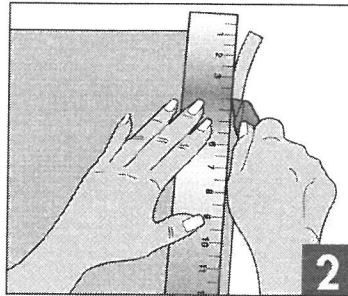

Clean Glass

Measure / Trim Film

Wet Glass

Remove Backing

Position Film

Wet Film

Squeegee

**Package Includes:**  
Window Film  
Instruction Sheet