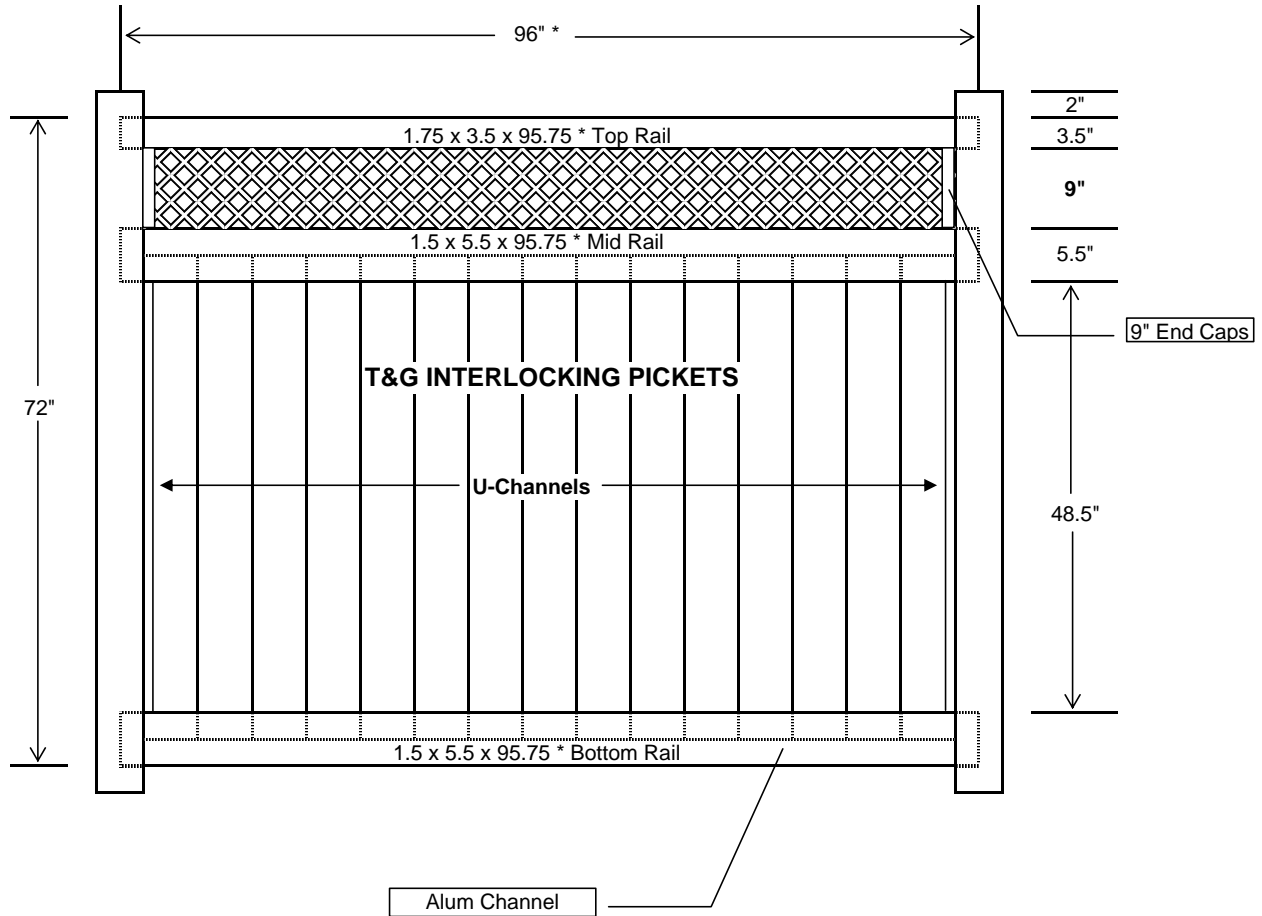

## 6' High x 8' Wide Section

Note: If re-ordering additional product, please compare your existing specs with our current specs for any changes or updates.

**UPDATED 5/02/08**

1

| PWPR-LAT-6X8UG |                  |                           |
|----------------|------------------|---------------------------|
| Qty            | Item             | Dimension                 |
| 1              | Top Rail         | 1.75" x 3.5" x 95.75"     |
| 1              | Mid Rail         | 1.5" x 5.5" x 95.75"      |
| 1              | Bott Rail        | 1.5" x 5.5" x 95.75"      |
| 1              | Alum Channel     | Fits 1.5" x 5.5" x 95.75" |
| 2              | U Channels       | 1.25" x 48.5"             |
| 2              | Lattice End Caps | .75 x 1.125 x 9*          |
| 1              | Lattice          | 12" x 90"                 |
| 15             | Pickets          | .875" x 6" x 52"          |

\*Actual measurements may vary.

**PWPR-LAT-6X8UG**