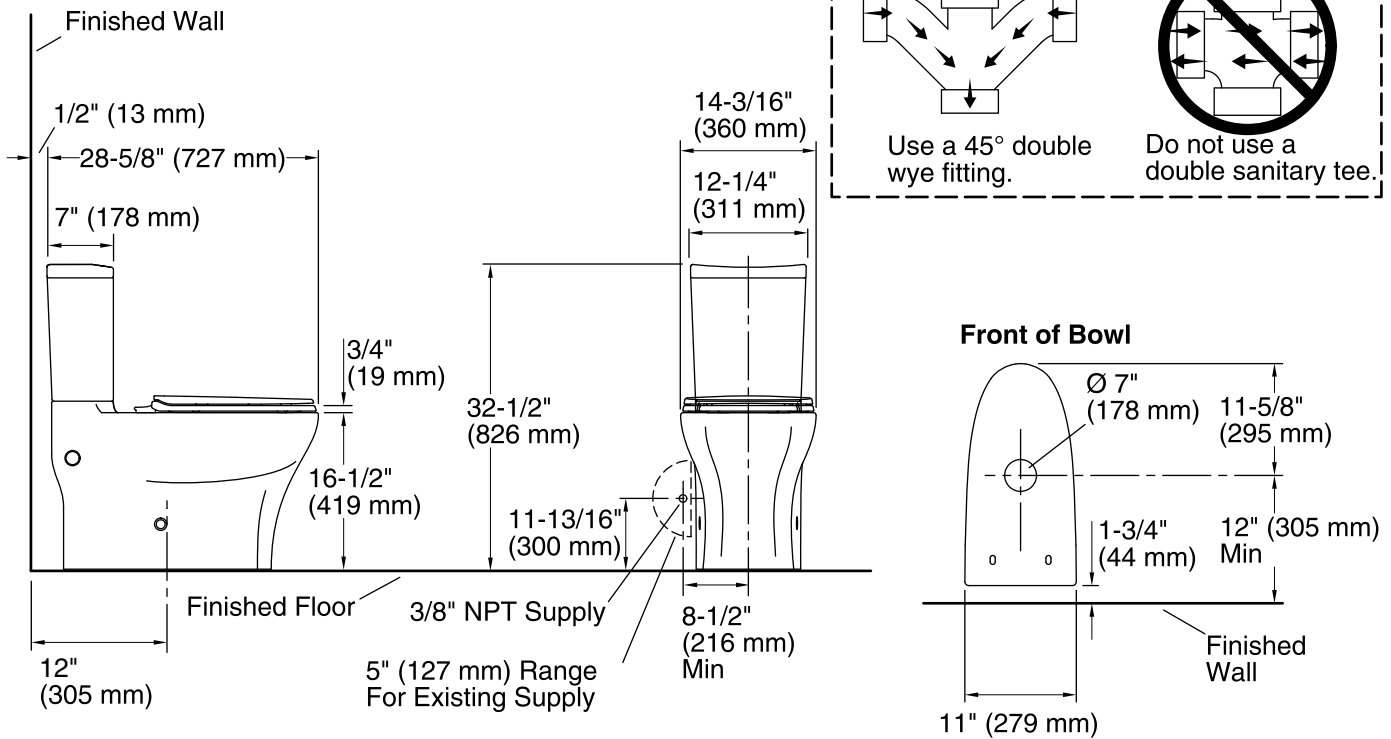

### Technical Information

All product dimensions are nominal.

Toilet type:	Two-piece
Bowl shape:	Elongated front
Trap passageway:	2" (51 mm)
Water Consumption	
Full:	1.6 gpf (6 lpf)
Reduced:	1 gpf (3.8 lpf)
Water surface size:	4-1/2" x 5-3/4" (114 mm x 146 mm)
Rim to water surface:	8-1/2" (216 mm)
Rough-in:	12
Seat-mounting holes:	5-1/2" (140 mm)

### Notes

Install this product according to the installation instructions.

For back-to-back toilet installations: Use only a 45° double wye fitting.