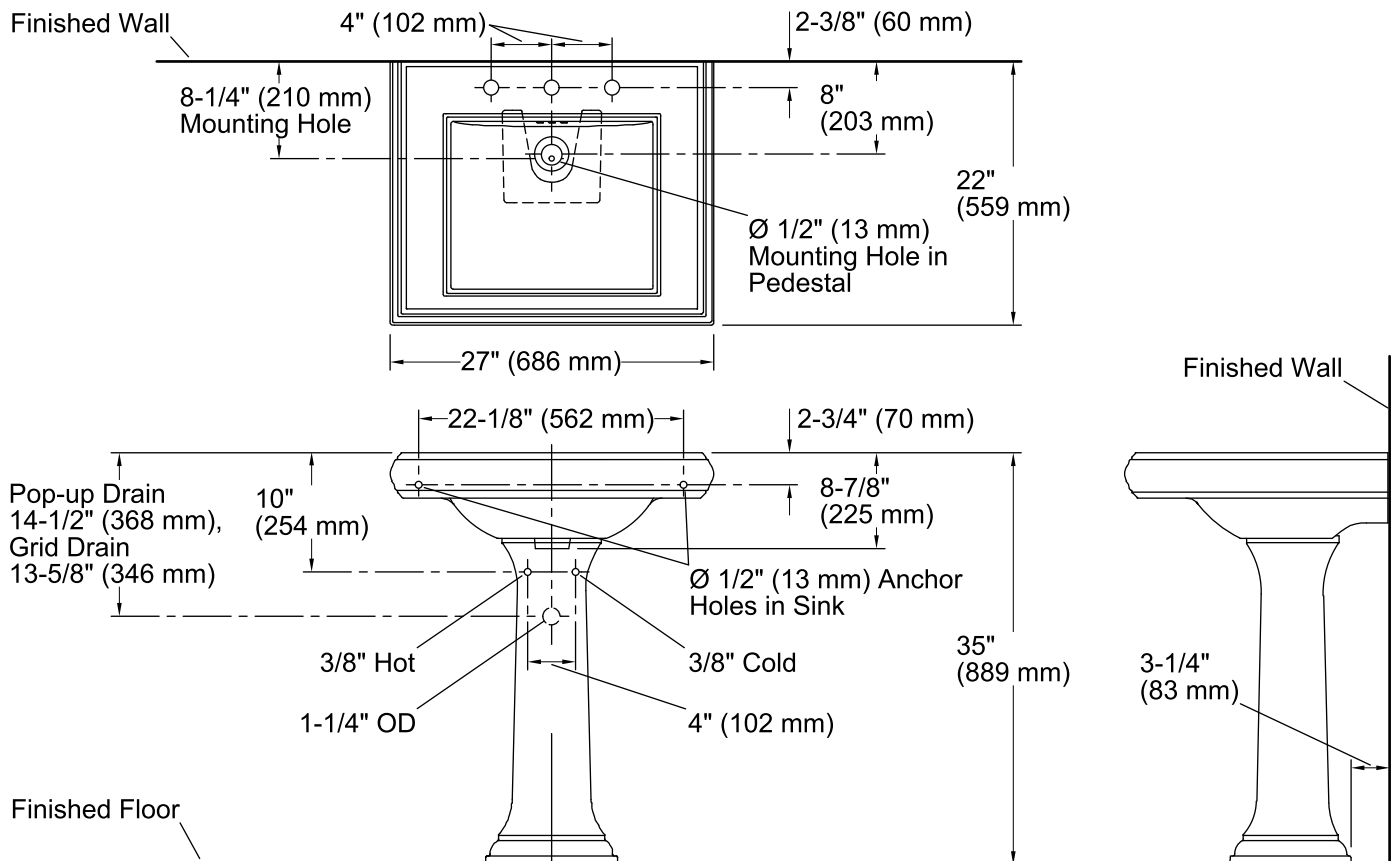

Features

- Fireclay.
- Pedestal sink.
- Refined rectangular basin.
- 8-inch center faucet holes.
- With overflow.
- 27" (686 cm) x 22" (559 mm) x 35" (889 mm)

Recommended Accessories

- K-7605-P Angle Supply with Stop (pair)
- K-8998 P-Trap

Optional Accessories

- 1041816 Hardware kit, Hollow Wall

Components

Product includes:

- K-2259-4 Pedestal Bathroom Sink Basin
- K-2267 Bathroom Sink Pedestal

Additional included component/s: Accessory pack, and rubber pads.

Technical Information

All product dimensions are nominal.

Bowl configuration:	Single
Installation:	Pedestal
Bowl area (Only)	Length: 18" (457 mm) Width: 15" (381 mm) Water depth: 5-3/8" (137 mm)
Number of deck holes:	3
Faucet hole(s):	1-1/4" (32 mm)
Drain hole:	1-3/4" (44 mm)