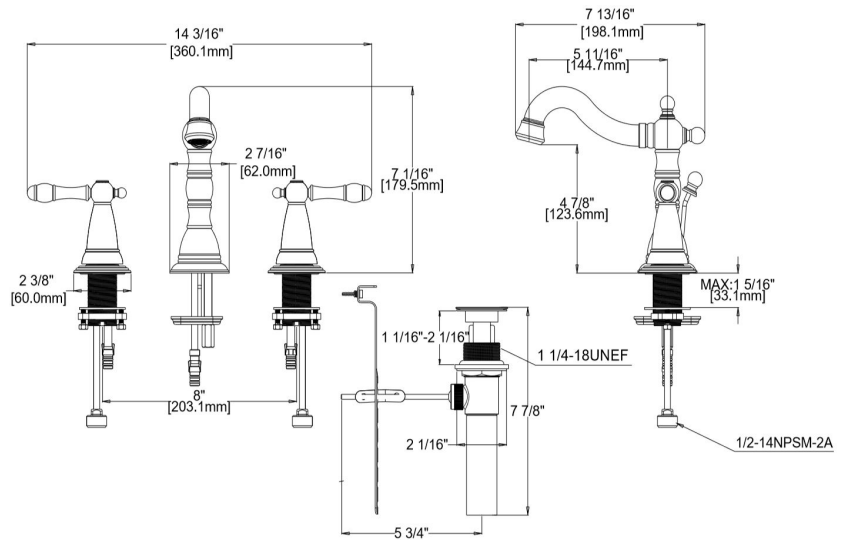

### SPECIFICATIONS

MATERIAL:	Fabric/Steel	FLOW RATE:	1.2 GPM
HANDLE MATERIAL:	Zinc	LOW FLOW:	Yes
SPOUT MATERIAL:	N/A	HANDLES - CONFIGURATION:	Double Handle
CARTRIDGE MATERIAL:	Ceramic	HANDLE REACH:	3.09"
WATERWAY MATERIAL:	Brass	SPRAYER INCLUDED:	No
DRAIN MATERIAL:	Brass	DIMENSIONS WITH DECK PLATE:	20" L x 20" W x 11" D
FAUCET TYPE:	Lav Widespread	WEIGHT WITH DECK PLATE:	4.28 lbs.
MOUNTING TYPE:	Deck Mount	DIMENSIONS W/O DECK PLATE:	14.18" L x 7.47" W x 7.08" D
MOUNTING HOLES:	3	WEIGHT W/O DECK PLATE:	4.25 lbs.
MAX DECK THICKNESS:	1.64"	PVD FINISH:	No
DECK PLATE - INCLUDED:	N/A		
SPOUT REACH:	5.7"		
SPOUT HEIGHT:	4.92"		