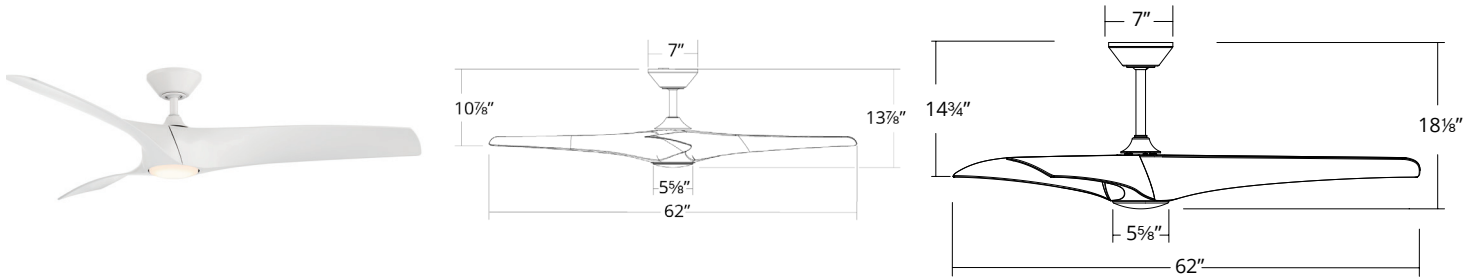

ZEPHYR

FR-W2006-62L

62" Ceiling Fan

MODERN FORMS

SMART FANS

PRODUCT DESCRIPTION

With smart controls and a discreet DC Motor, Zephyr is a form of luxury that comes in a stylish three blade design. A robust LED luminaire with artisan-crafted opal glass and thick aerodynamically soundless blades round out the design. Available in four rich architectural finishes. The Modern Forms app allows for full control of one or many smart fans and integration with current smart home control systems including Control4 and Samsung SmartThings.

FEATURES

- 6 fan speeds through both Summer and Winter Modes
- Silent DC motor
- Optional LED luminaire kit included
- Includes BT remote control
- Optional wall control sold separately
- Compatible with Modern Forms app

AIRFLOW/ENERGY EFFICIENCY

Weighted-Average/High Airflow CFM:	4263/6273**
Weighted-Average/High Energy Use (W):	22/30
Estimated Yearly Energy Cost ($):	6
Weighted-Average/High Efficiency (CFM/W):	197/197
Max RPM:	123

ORDER NUMBER

Model	Housing	Blade
FR-W2006-62L	GH Graphite	WW Weathered Wood
	MB Matte Black	DK Distressed Koa
	MB Matte Black	MB Matte Black
	MW Matte White	MW Matte White

Example: **FR-W2006-62L-MW**

For 2700K add "-27" ; for 3500K add "-35" before the finish: **FR-W2006-62L-27-MW**

*Results may vary based on application and surroundings.

*This fan comes uni-pack - blade select options are not available

** Airflow tested with 8-inch rod

SPECIFICATIONS

Construction:	Aluminum, ABS
Blade:	16° Pitch, 52" sweep
Downrod:	3/4"W X 4.5"H included + 3/4"W + 8"H included
Mounting Slope:	Up to 30°
Wire:	80"
Hanging Weight:	17 lbs
Total Power:	47W
Standards:	UL/cUL Wet Location listed, Title 24 JA8-2016 Compliant, Title 20, Energy Star rated
Motor Type:	120 x 25 sensorless DC motor

WIRELESS PERFORMANCE

Wi-Fi Range:	Up to 150 ft*
Bluetooth Range:	Up to 150 ft

LUMINAIRE PERFORMANCE

Light Source:	LED
Light Wattage:	20W
Lumens/Delivered Lumens:	1600/846
Dimming:	Integrated
CRI:	90
Color Temperature:	3000K (2700K/3500K options available)
Rated Life:	50,000 hours

The Modern Forms app synchronizes seamlessly with smart home devices you already own

modernforms.com
Phone (800) 526.2588
Fax (800) 526.2585

Headquarters/Eastern Distribution Center
44 Harbor Park Drive
Port Washington, NY 11050

Central Distribution Center
1600 Distribution Ct
Lithia Springs, GA 30122

Western Distribution Center
1750 Archibald Avenue
Ontario, CA 91760