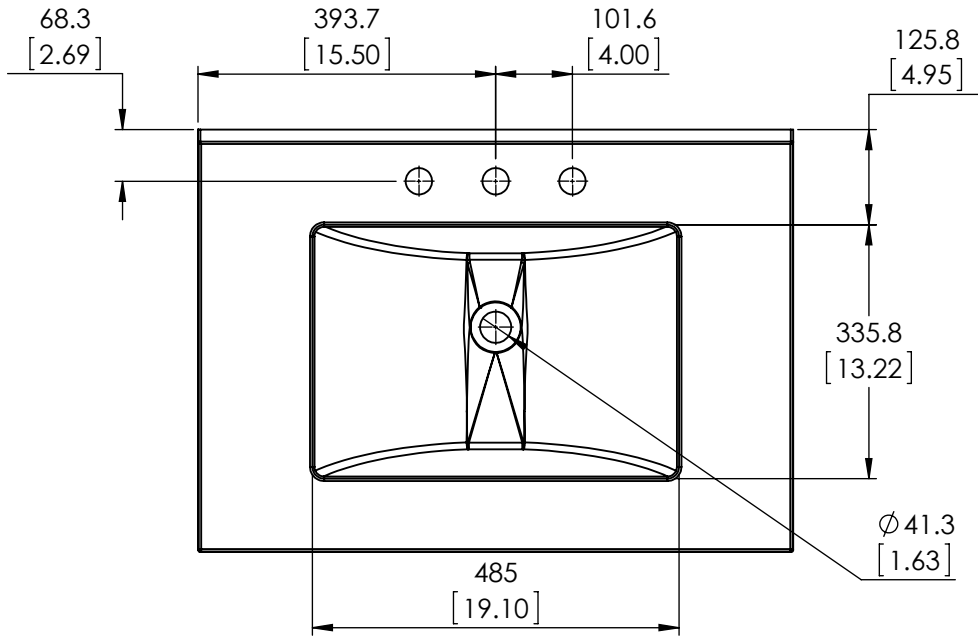

ITEM TYPE	ITEM ID	ITEM DESCRIPTION	DRAWING STATUS
FG	SE31THR-BA	Vtop Thick SE Rect 31x22 Bianco Antico 8 in	Approved for production
FG	SE31THR-ER	Vtop Thick SE Rect 31x22 Everest 8 in	Approved for production

REV	DESCRIPTION	DATE	APPROVAL
0	RELEASED	10/28/19	E. SANDOVAL
1			

PROPRIETARY AND CONFIDENTIAL
THE INFORMATION CONTAINED IN THIS DRAWING IS THE SOLE PROPERTY OF WOODCRAFTERS. ANY REPRODUCTION IN PART OR AS A WHOLE WITHOUT THE WRITTEN PERMISSION OF WOODCRAFTERS IS PROHIBITED.

UNLESS OTHERWISE SPECIFIED
DIMENSIONS ARE IN MM. AND [INCHES]
TOLERANCES ARE
+ 3.175 [0.125] - 3.175 [0.125]
SCALE:1:10

	NAME	DATE
DRAWN	O. Razo	10/28/2019
CHECKED	E. SANDOVAL	10/28/2019
ENG APPR.	W. Amaya	10/28/2019
MFG APPR.	A. Casiano	10/28/2019

Wood Crafters

SIZE DWG. NO. **A** SHEET 1 OF 1
FG