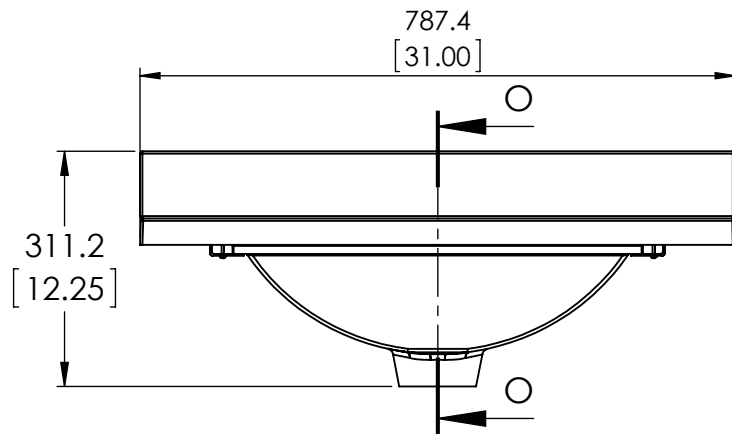

ITEM TYPE	ITEM ID	ITEM DESCRIPTION	DRAWING STATUS
FG	SE31THR-BA	Vtop Thick SE Rect 31x22 Bianco Antico 8 in	Approved for production
FG	SE31THR-ER	Vtop Thick SE Rect 31x22 Everest 8 in	Approved for production

REV	DESCRIPTION	DATE	APPROVAL
0	RELEASED	10/28/19	E. SANDOVAL
1			

PROPRIETARY AND CONFIDENTIAL
THE INFORMATION CONTAINED IN THIS DRAWING IS THE SOLE PROPERTY OF WOODCRAFTERS. ANY REPRODUCTION IN PART OR AS A WHOLE WITHOUT THE WRITTEN PERMISSION OF WOODCRAFTERS IS PROHIBITED.

UNLESS OTHERWISE SPECIFIED
DIMENSIONS ARE IN MM. AND [INCHES]
TOLERANCES ARE
+ 3.175 [0.125] - 3.175 [0.125]
SCALE:1:10

	NAME	DATE
DRAWN	O. Razo	10/28/2019
CHECKED	E. SANDOVAL	10/28/2019
ENG APPR.	W. Amaya	10/28/2019
MFG APPR.	A. Casiano	10/28/2019

Wood Crafters

SIZE DWG. NO. **A** SHEET 1 OF 1
FG