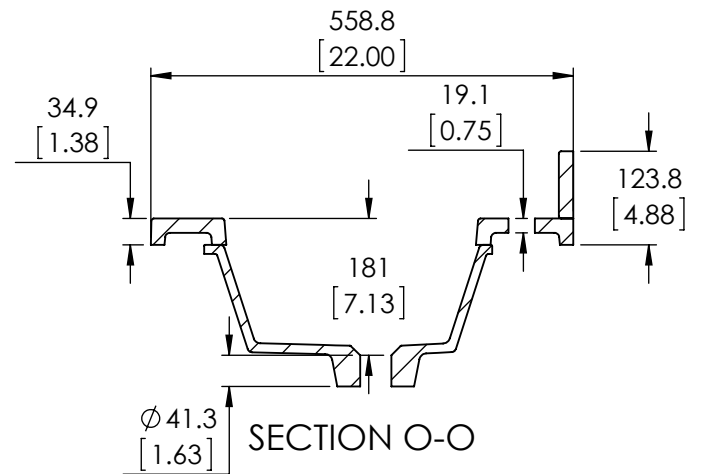

ITEM TYPE	ITEM ID	ITEM DESCRIPTION	DRAWING STATUS
FG	SE31THR-BA	Vtop Thick SE Rect 31x22 Bianco Antico 8 in	Approved for production
FG	SE31THR-ER	Vtop Thick SE Rect 31x22 Everest 8 in	Approved for production

REV	DESCRIPTION	DATE	APPROVAL
0	RELEASED	10/28/19	E. SANDOVAL
1			

PROPRIETARY AND CONFIDENTIAL
THE INFORMATION CONTAINED IN THIS DRAWING IS THE SOLE PROPERTY OF WOODCRAFTERS. ANY REPRODUCTION IN PART OR AS A WHOLE WITHOUT THE WRITTEN PERMISSION OF WOODCRAFTERS IS PROHIBITED.

UNLESS OTHERWISE SPECIFIED
DIMENSIONS ARE IN MM. AND [INCHES]
TOLERANCES ARE
+ 3.175 [0.125] - 3.175 [0.125]
SCALE:1:10

	NAME	DATE
DRAWN	O. Razo	10/28/2019
CHECKED	E. SANDOVAL	10/28/2019
ENG APPR.	W. Amaya	10/28/2019
MFG APPR.	A. Casiano	10/28/2019

Wood Crafters

SIZE DWG. NO. **A** SHEET 1 OF 1
FG