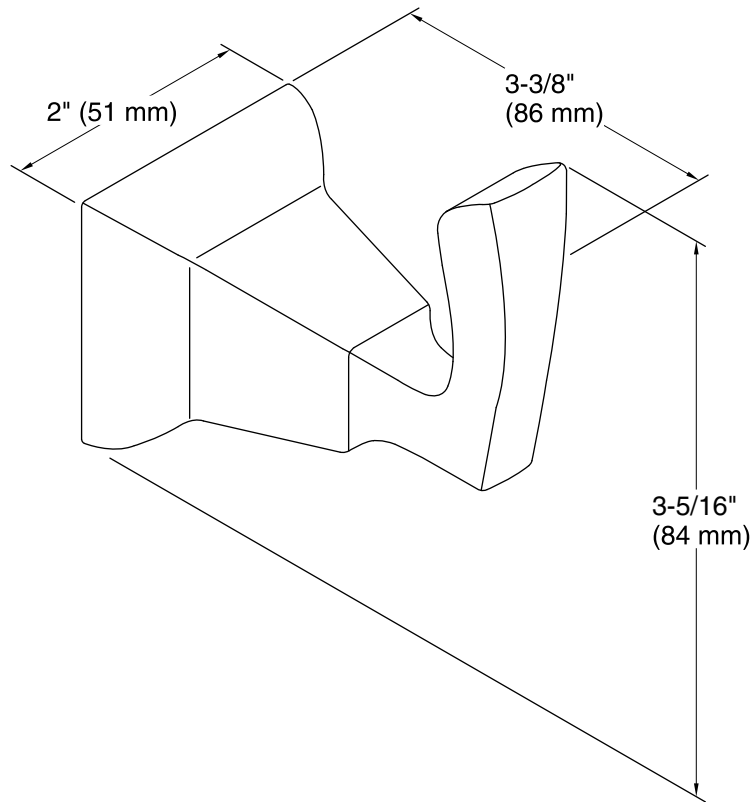

	BN	Vibrant® Brushed Nickel
	2BZ	Oil-Rubbed Bronze

Technical Information

All product dimensions are nominal.

Notes

Install this product according to the installation instructions.

CAUTION: Risk of personal injury. Do not install these products in any area where they are likely to be used inadvertently as a grab bar or support bar. These products are not designed or intended for use as a grab bar or support bar.