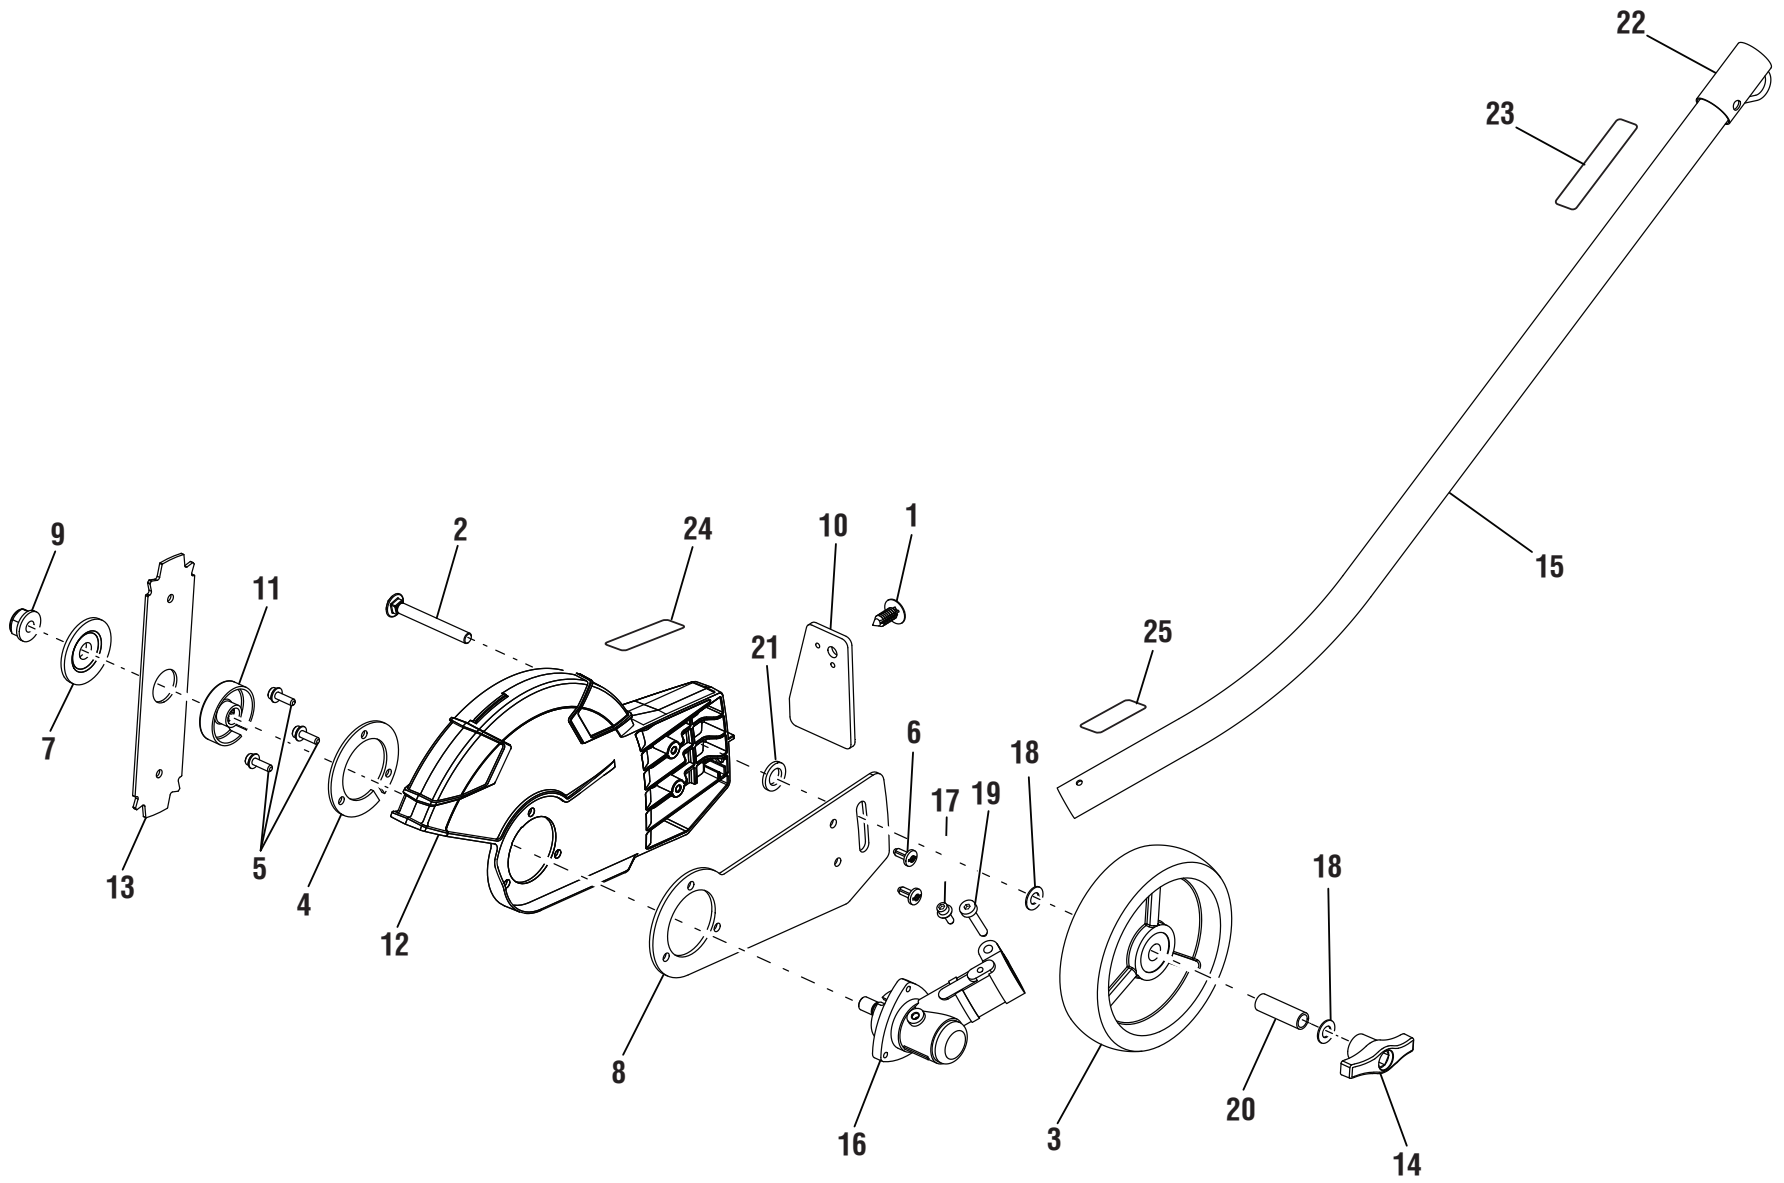

RYOBI EXPAND-IT
Edger Attachment
Item Nos. RYEDG12/RYEDG12VNM
Mfg. Nos. 090410010/095410101
Repair Sheet

TECHTRONIC INDUSTRIES POWER EQUIPMENT

P.O. Box 1288
Anderson, SC 29622 USA
1-800-860-4050

RYOBI EXPAND-IT EDGER ATTACHMENT – ITEM NOS. RYEDG12/RYEDG12VNM

RYOBI EXPAND-IT EDGER ATTACHMENT – ITEM NOS. RYEDG12/RYEDG12VNM

The model number will be found on a label attached to the boom. Always mention the model number in all correspondence regarding your **EDGER ATTACHMENT** or when ordering replacement parts.

KEY NO.	PART NUMBER	DESCRIPTION	QTY
1	531944001	Trim Clip.....	1
2	661526008	Carriage Bolt (M8 x 1.25 in.).....	1
3	531503001	Wheel (Ø150 mm).....	1
4	678262002	Mounting Ring.....	1
5	660354001	Screw (M5 x 16 mm, T25 Torx Soc. Hd.).....	3
6	660621001	Screw (10-14 x 1/2 in., T25 Torx Soc. Hd.).....	2
7	613072001	Blade Washer.....	1
8	637404001	Main Bracket.....	1
9	678018002	Blade Lock Nut (M10 x 1.25 in.).....	1
10	561382003	Mud Flap.....	1
11	613071001	Flange Washer.....	1
12	316403001	Grass Shield Assembly (Inc. Key No. 24).....	1
13	638006013	Blade (8 in., AC04215).....	1
14	308730006	Adjusting Knob w/Hex Nut.....	1
15	312432001	Boom Assembly (Inc. Key Nos. 22-23 and 25).....	1
16	312017001	Gear Case Assembly.....	1
17	660641002	Screw (10-24 x 5/8 in., Hex Soc. Hd.).....	1
18	636233001	Washer (ID8.5 x OD20.5 x 2t).....	2
19	660642002	Screw (1/4-20 x 1-1/4 in., Hex Soc. Hd.).....	1
20	695528001	Axle Spacer.....	1
21	637434002	Washer (ID12 x OD20 x 2.5t).....	1
22	518019004	Hanger Cap.....	1
23	940657026	Boom Icon Warning Label.....	1
24	941018002	Shield Icon Warning Label.....	1
25	941489003	Hot Surface Warning Label.....	1