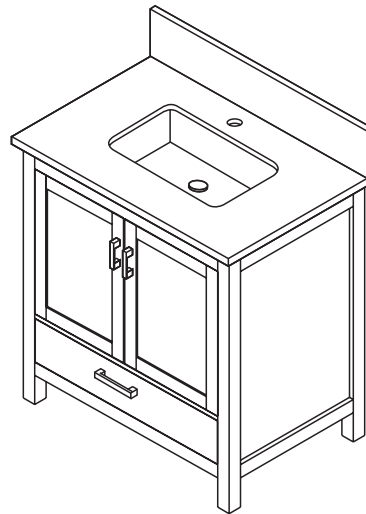

# WYNDHAM COLLECTION

TOP VIEW OF VANITY CABINET

\*Note: All Measurements are  $\pm 1/4$ "

## WC-1414-30

# WYNDHAM COLLECTION

Side splash is reversible.  
Note: All measurements are  $\pm 1/4"$ .

WC-VCA-30-SGL-TOP