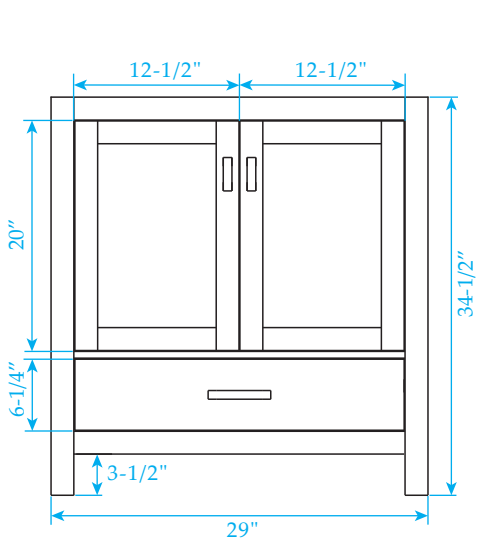

# WYNDHAM COLLECTION

TOP VIEW OF VANITY CABINET

\*Note: All Measurements are  $\pm 1/4$ "

# WYNDHAM COLLECTION

Side splash is reversible.  
Note: All measurements are  $\pm 1/4"$ .

WC-VCA-30-SGL-TOP