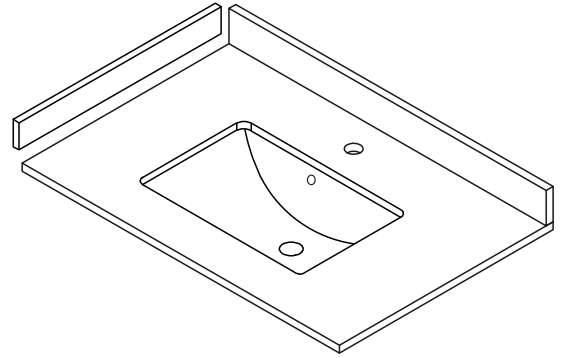

# WYNDHAM COLLECTION

TOP VIEW OF VANITY CABINET

\*Note: All Measurements are  $\pm 1/4$ "

## WC-1414-30

# WYNDHAM COLLECTION

Side splash is reversible.  
Note: All measurements are  $\pm 1/4"$ .

WC-VCA-30-SGL-TOP