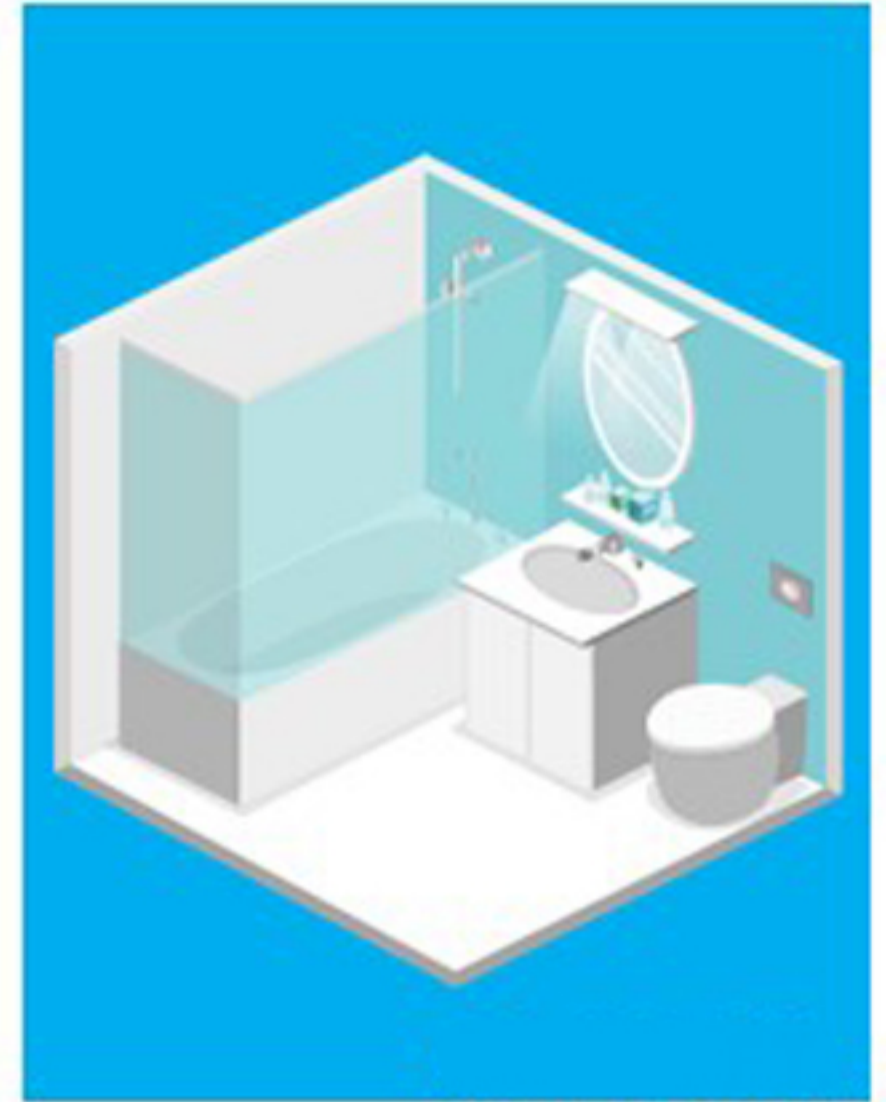

RAD80L

80 CFM Ceiling Exhaust Bathroom Fan

**For Medium Sized
Rooms (80 sq. ft.)**

Premium Features:

Integrated CFL Light
with 1850 Lumens

Sleek, low profile install
with Flush Mount

Integrated Heater with
thermostat regulator