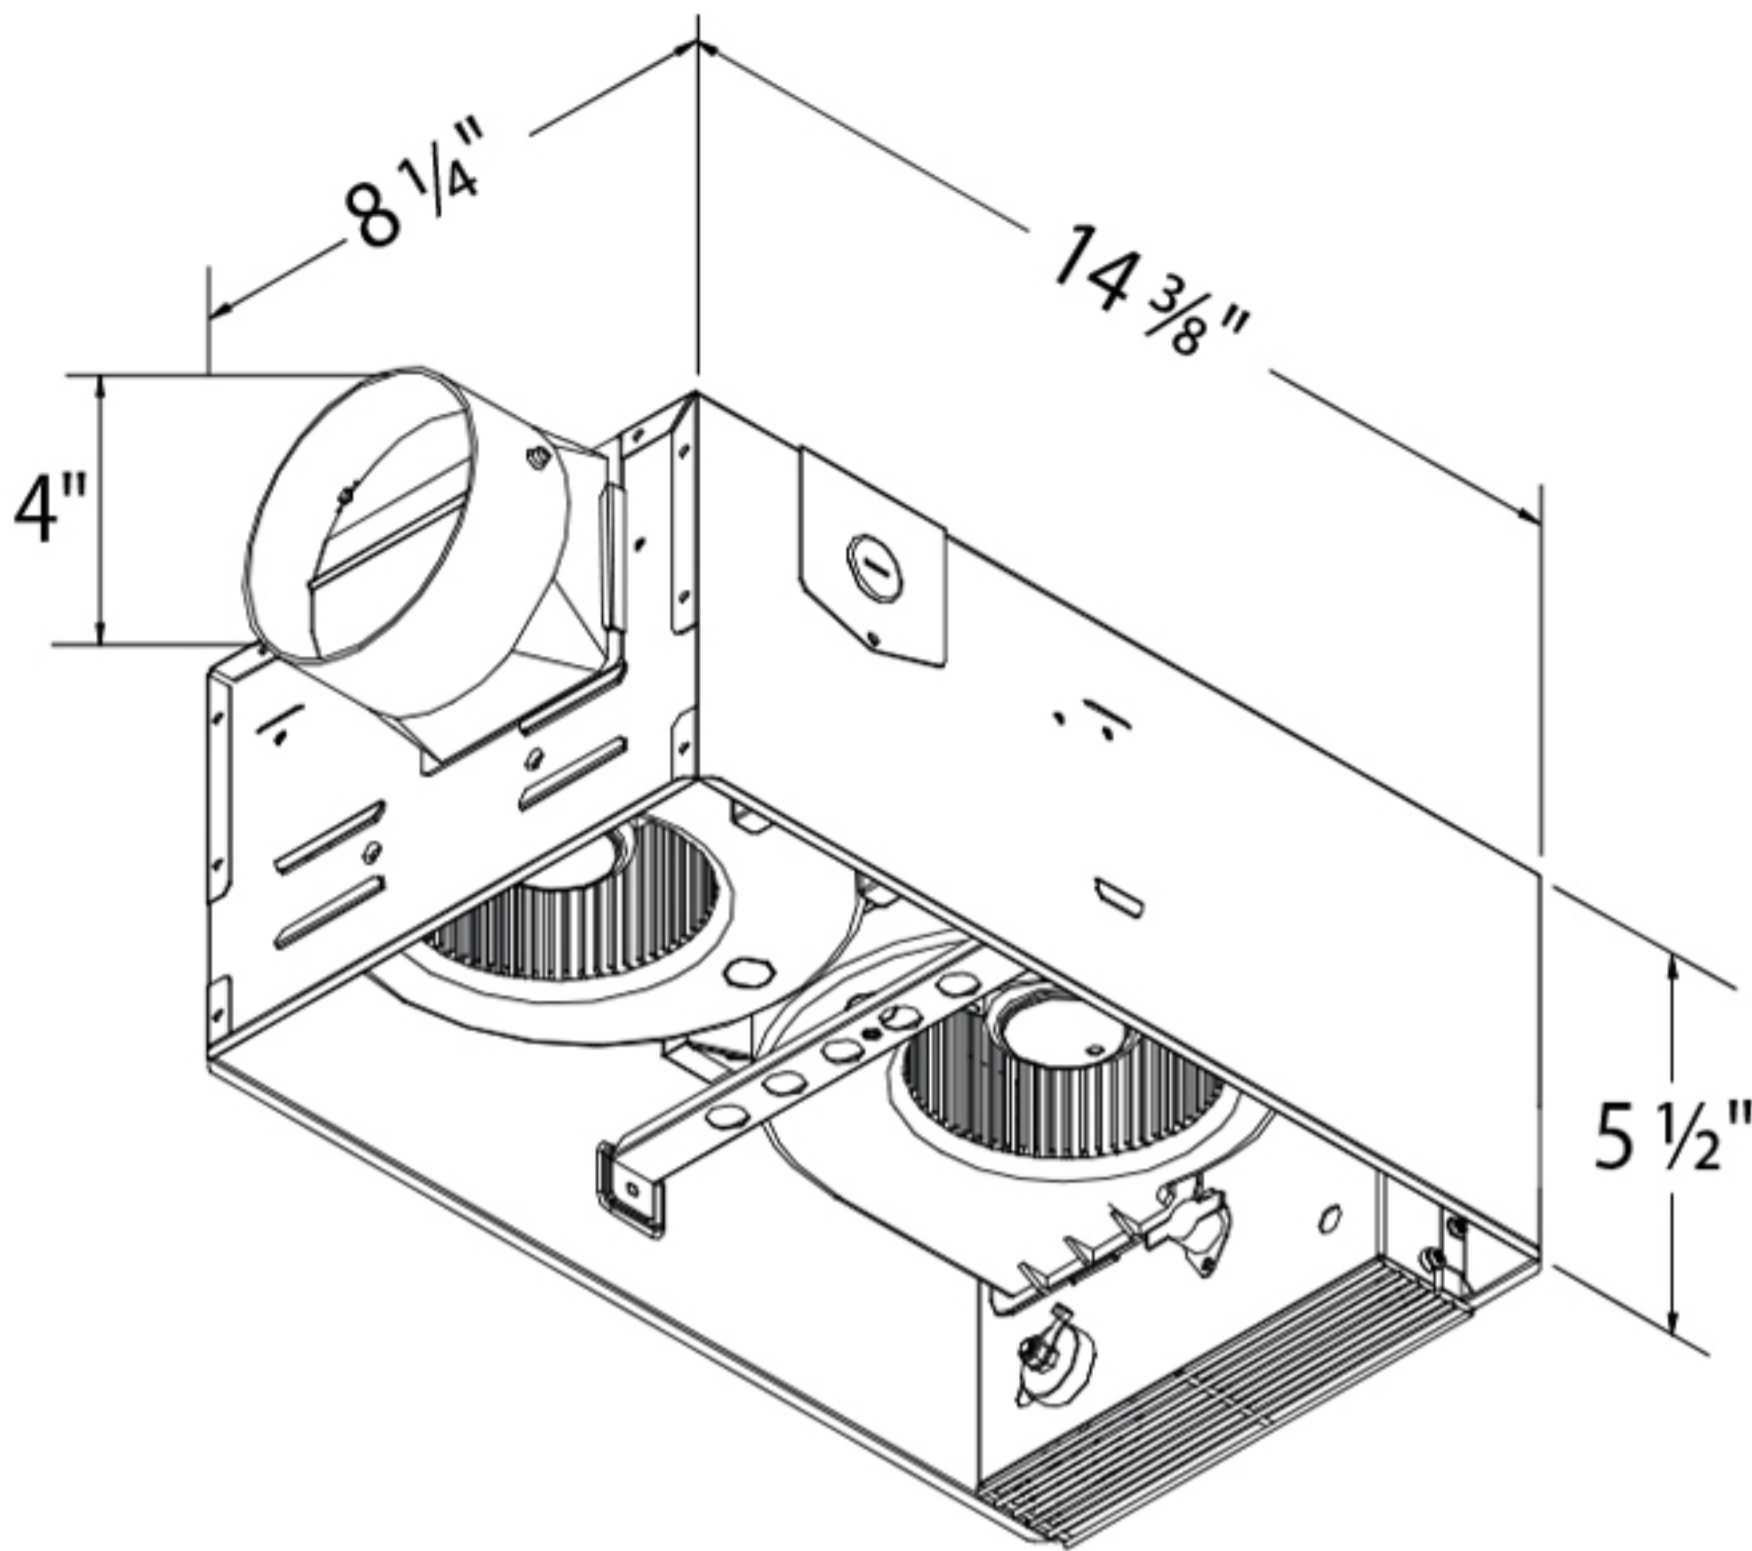

RAD80L

80 CFM Ceiling Exhaust Bathroom Fan

**For Medium Sized
Rooms (80 sq. ft.)**

Premium Features:

Integrated CFL Light
with 1850 Lumens

Sleek, low profile install
with Flush Mount

Integrated Heater with
thermostat regulator