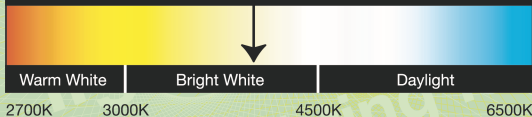

LED

lighting facts[®]

A Program of the U.S. DOE

Light Output (Lumens)	1300
Watts	28
Lumens per Watt (Efficacy)	46.43

Color Accuracy	80
Color Rendering Index (CRI)	

Light Color

Correlated Color Temperature (CCT)

4000 (Bright White)

All results are according to IESNA LM-79-2008: *Approved Method for the Electrical and Photometric Testing of Solid-State Lighting*. The U.S. Department of Energy (DOE) verifies product test data and results.