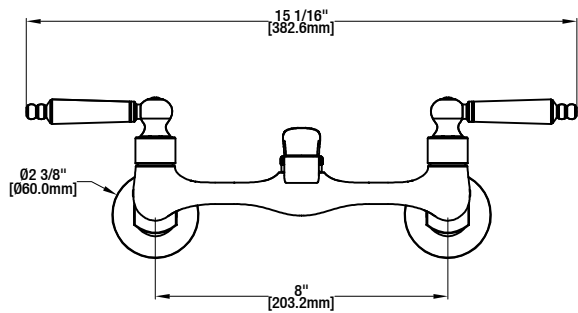

Builders Lo Arc Wall Mount Kitchen Faucet

FEATURES

- Requires 2-Hole Sink with 7 to 9" On-Center
- 1/2" IPS Connections
- Max Flow Rate: 1.8 gpm (6.8 L/min) at 60 psi
- Spout Reach: 9 3/8"
- Spout Height: 2 17/32"
- 1/4 Turn Ceramic Valve for Lifetime Drip-Free Operation
- With Zinc Lever Handle
- Exposed Aerator

CODE COMPLIANCE

- IAPMO Certified: ASME A112.18.1/CSA B125.1
- Compliant to NSF/ANSI 61 Section 9
- Compliant to NSF/ANSI 372
- Calgreen Certified
- Meets AB 1953 Lead Standard
- ADA Compliant

WARRANTY

- Limited Lifetime Warranty

Internet #	MODEL	SKU #	FINISH
323776729	HD67736-0008D2	1009201640	Stainless Steel

INSTALLATION DIMENSIONS

Glacier Bay reserves the right to make changes in specifications and materials and to change and discontinue models, both without notice or obligation. Dimensions are for reference only.