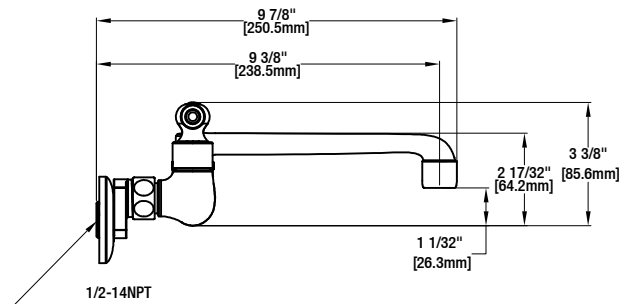

Builders Lo Arc Wall Mount Kitchen Faucet

FEATURES

- Requires 2-Hole Sink with 7 to 9" On-Center
- 1/2" IPS Connections
- Max Flow Rate: 1.8 gpm (6.8 L/min) at 60 psi
- Spout Reach: 9 3/8"
- Spout Height: 2 17/32"
- 1/4 Turn Ceramic Valve for Lifetime Drip-Free Operation
- With Zinc Lever Handle
- Exposed Aerator

CODE COMPLIANCE

- IAPMO Certified: ASME A112.18.1/CSA B125.1
- Compliant to NSF/ANSI 61 Section 9
- Compliant to NSF/ANSI 372
- Calgreen Certified
- Meets AB 1953 Lead Standard
- ADA Compliant

WARRANTY

- Limited Lifetime Warranty

Internet #	MODEL	SKU #	FINISH
323776729	HD67736-0008D2	1009201640	Stainless Steel

INSTALLATION DIMENSIONS

Glacier Bay reserves the right to make changes in specifications and materials and to change and discontinue models, both without notice or obligation. Dimensions are for reference only.