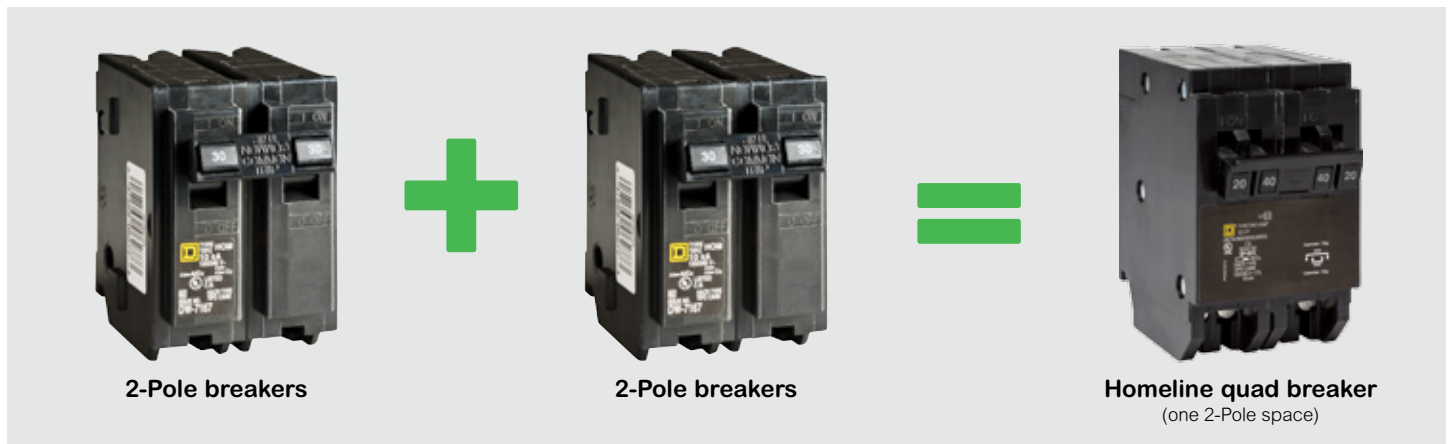

Homeline Quad Circuit Breaker

Two 2-Pole Circuit Breakers in One 2-Pole space

Enhanced value from the market leader in circuit protection

To help save money and reduce installation costs, Square D has developed the Homeline™ Quad circuit breaker offer. These innovative circuit breakers help free valuable load center spaces by combining two 2-Pole circuit breakers in one 2-Pole space. The inner two poles and the outer two poles are equipped with an integrated “common trip” assuring they will provide the robust, reliable performance you’ve come to expect from Square D.

The Homeline Quad circuit breakers are ideal for new construction and perfect for remodel applications. In addition, thanks to forward-thinking engineering, these circuit breakers can be installed in any space in a Homeline Plug-On Neutral Load Center, allowing for greater flexibility and reduced installation time. They are also compatible with Homeline Combination Service Entrance Devices (CSED’s) and are a great solution for retrofit and solar applications. With the customer in mind, Square D Homeline Quad circuit breakers truly are Engineered for Value.

Features:

- Space saving design
- Wide amperage range: 15A to 50A
- Robust, reliable Square D performance
- Limited lifetime warranty

[schneider-electric.us](https://www.schneider-electric.us)

Life Is On

SQUARE D™

by Schneider Electric

Two 2-Pole breakers in one 2-Pole space

Ordering information:

Ampere rating		AIR	(2) 2P – 120/240Vac Common Trip (Two Spaces Required)
2P	2P		Cat. No.
15	15	10kA	HOMT215215
15	20	10kA	HOMT215220
15	25	10kA	HOMT215225
15	30	10kA	HOMT215230
15	40	10kA	HOMT215240
15	50	10kA	HOMT215250
20	20	10kA	HOMT220220
20	25	10kA	HOMT220225
20	30	10kA	HOMT220230
20	40	10kA	HOMT220240
20	50	10kA	HOMT220250
25	25	10kA	HOMT225225
25	30	10kA	HOMT225230
25	40	10kA	HOMT225240
25	50	10kA	HOMT225250
30	30	10kA	HOMT230230
30	40	10kA	HOMT230240
30	50	10kA	HOMT230250