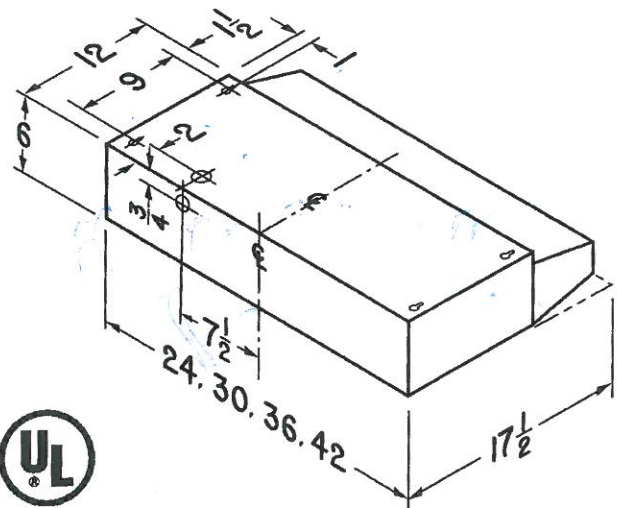

TYPICAL SPECIFICATION

Range hood shall be Broan Model 41000.

Unit shall be non-ducted and have a non-ducted filter.

Motor to be permanently lubricated. RPM not to exceed 2850.

Unit shall have a two-speed fan switch and separate light switch.

Sides shall be mitered and bottom edge hemmed – with no sharp edges.

Unit shall be U.L. listed.