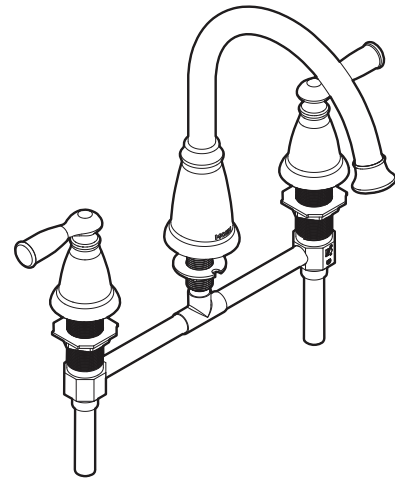

Buy it for looks. Buy it for life.®

Specifications

DESCRIPTION

- Metal construction
- Designed to be installed on decks up to 1-7/8" (48mm) on 10" centers

OPERATION

- Rotate hot side handle counterclockwise to open (clockwise to close) and the cold side handle clockwise to open (counterclockwise to close)

FLOW

- Designed to deliver 16 gpm at 45 psi. (60L/min)

CARTRIDGE

- Nonmetallic and stainless steel materials

STANDARDS

- Designed and manufactured to comply with the applicable requirements of: ASME A112.18.1/CSA B-125.1 and all applicable requirements referenced therein

- ADA  for lever handles

WARRANTY

- Lifetime limited warranty against leaks, drips and finish defects to the original consumer purchaser
- 5 year warranty if used in commercial installations

Banbury™
Two-Handle Roman Tub Faucet Trim