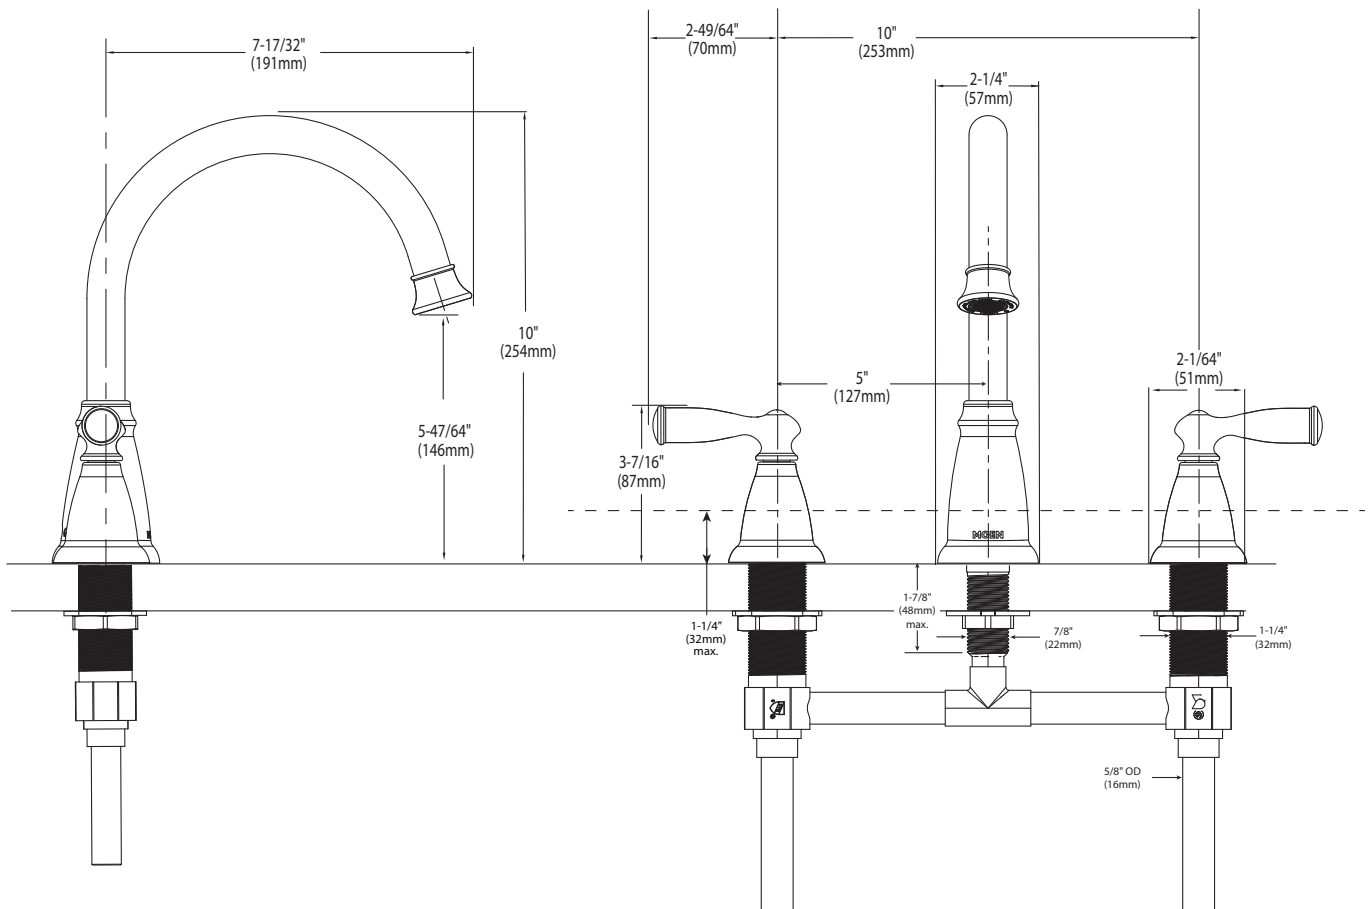

CRITICAL DIMENSIONS

(DO NOT SCALE)

FOR MORE INFORMATION CALL: 1-800-BUY-MOEN

www.moen.com