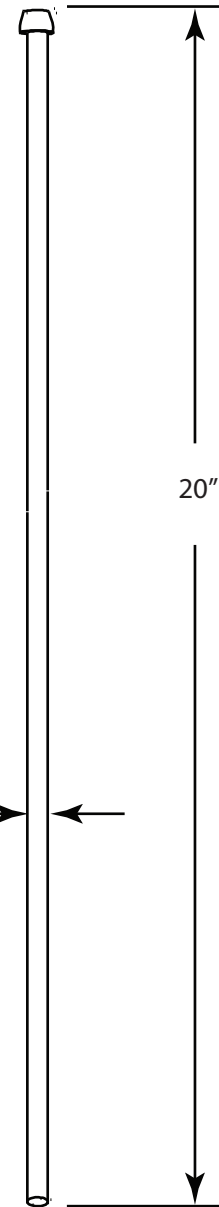

D1438QRL

3/8"

Round Escutcheon

2"

Cylindrical P-Trap

3.36"

3/8"

Faucet Risers 2 ea.

WESTBRASS
Fine Decorative Plumbing Since 1935

2429 E. Olympic Blvd.
Los Angeles, CA 90021

TITLE **Cylindrical Fully Finished Pedestal Supply Kit**

DWG NO. **D1438QRL** DATE **6-4-2020** REV **A**

Scale **NTS** mrohfs Sheet 1 of 1