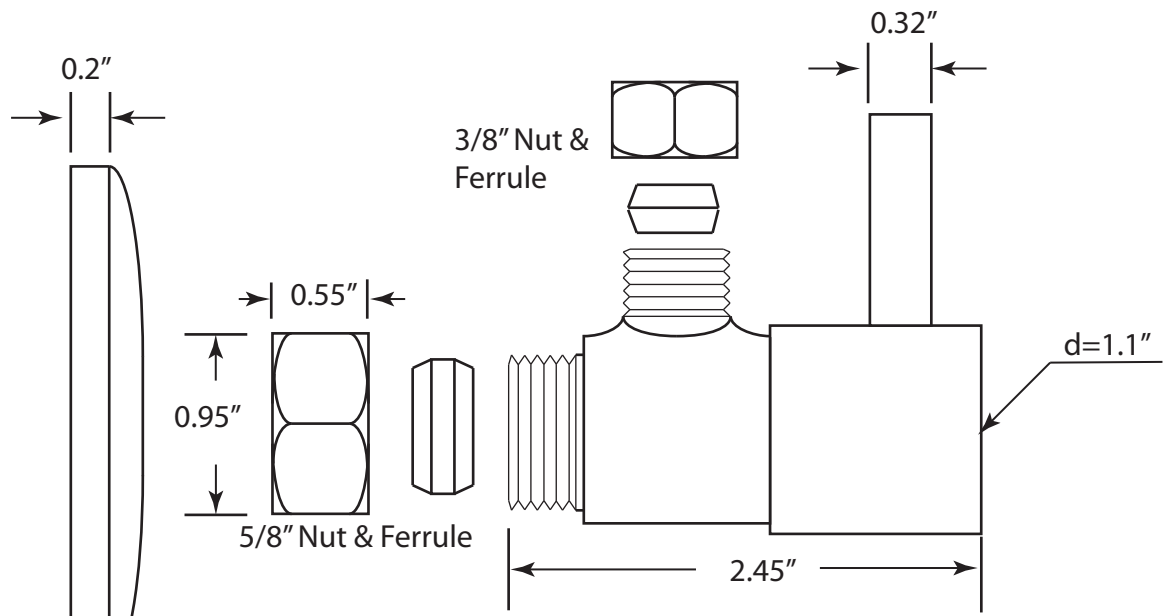

D1438QRL

3/8"

Round Escutcheon

2"

Cylindrical P-Trap

3.36"

3/8"

Faucet Risers 2 ea.

WESTBRASS
Fine Decorative Plumbing Since 1935

2429 E. Olympic Blvd.
Los Angeles, CA 90021

TITLE **Cylindrical Fully Finished Pedestal Supply Kit**

DWG NO. **D1438QRL** DATE **6-4-2020** REV **A**

Scale **NTS** mrohfs Sheet 1 of 1