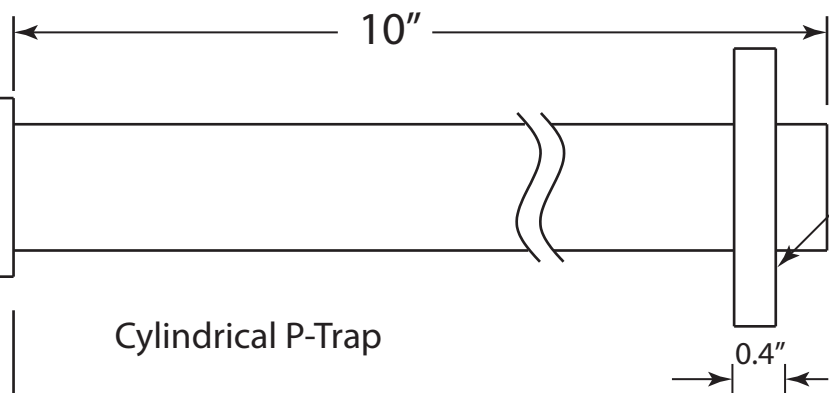

D1438QRL

3/8"

Round Escutcheon

2"

Cylindrical P-Trap

3.36"

3/8"

Faucet Risers 2 ea.

WESTBRASS
Fine Decorative Plumbing Since 1935

2429 E. Olympic Blvd.
Los Angeles, CA 90021

TITLE **Cylindrical Fully Finished Pedestal Supply Kit**

DWG NO. **D1438QRL** DATE **6-4-2020** REV **A**

Scale **NTS** mrohfs Sheet 1 of 1