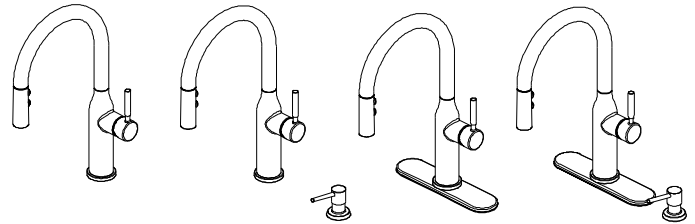

Upson Single-Handle Touchless Pull-Down Sprayer Kitchen Faucet

FEATURES

- Requires 1-Hole, 2-Hole, 3-Hole or 4-Hole Sink with 8" On-Center
- Max Flow Rate: 1.8 gpm (6.8 L/min) at 60 psi
- Max Countertop Thickness: 1 1/16"
- Spout Reach: 9 1/4"
- Spout Height: 8 27/32"
- Ceramic Valve for Lifetime Drip-Free Operation
- With Zinc Lever Handle
- FastMount Installation

INSTALLATION DIMENSIONS

Glacier Bay reserves the right to make changes in specifications and materials and to change and discontinue models, both without notice or obligation. Dimensions are for reference only.