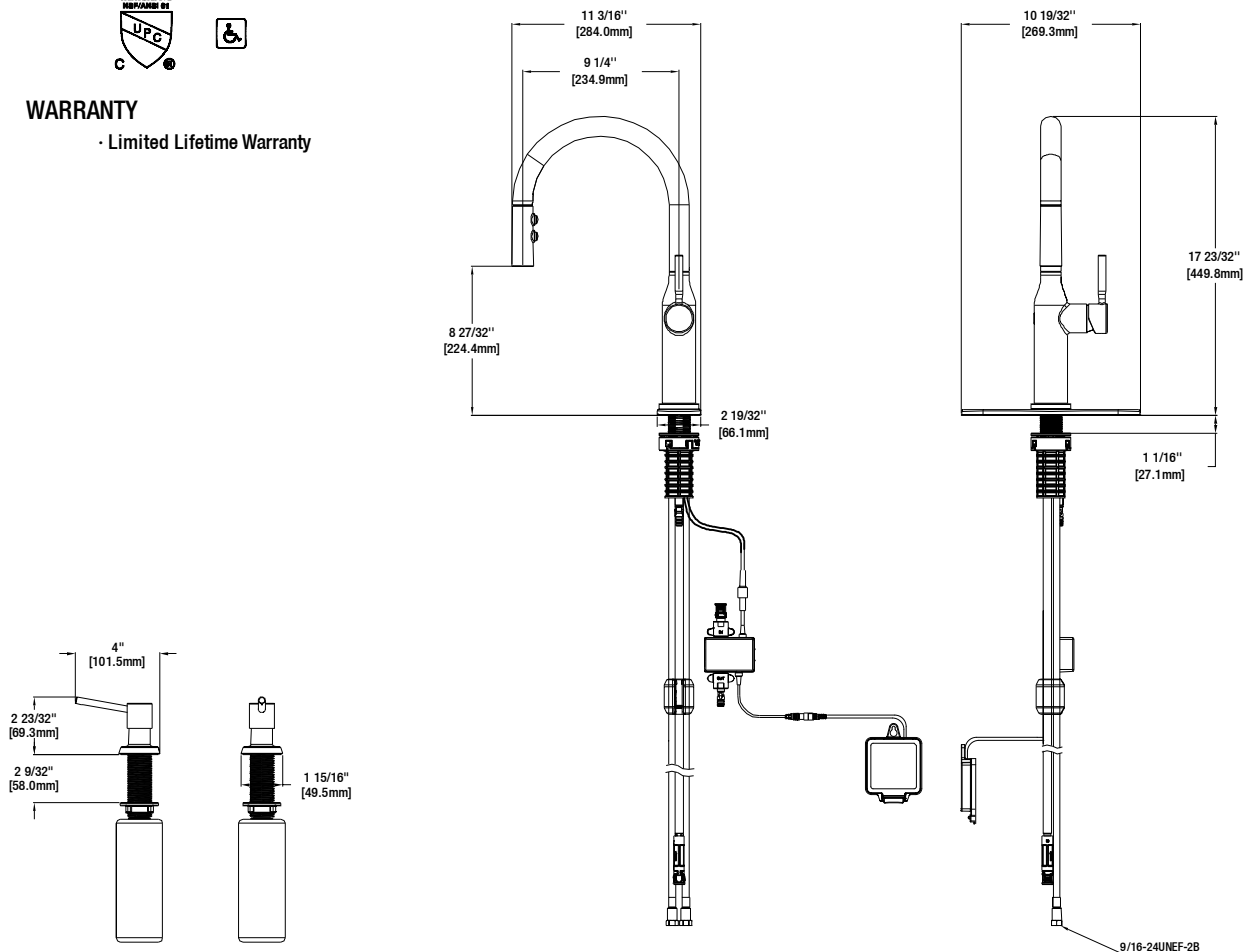

Upson Single-Handle Touchless Pull-Down Sprayer Kitchen Faucet

FEATURES

- Requires 1-Hole, 2-Hole, 3-Hole or 4-Hole Sink with 8" On-Center
- Max Flow Rate: 1.8 gpm (6.8 L/min) at 60 psi
- Max Countertop Thickness: 1 1/16"
- Spout Reach: 9 1/4"
- Spout Height: 8 27/32"
- Ceramic Valve for Lifetime Drip-Free Operation
- With Zinc Lever Handle
- FastMount Installation

INSTALLATION DIMENSIONS

Glacier Bay reserves the right to make changes in specifications and materials and to change and discontinue models, both without notice or obligation. Dimensions are for reference only.