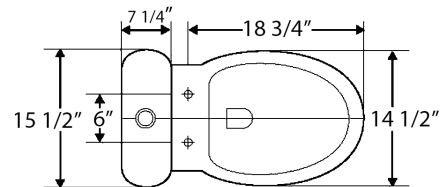

**Features**

- Glazed ceramic one piece toilet
- Soft Close Seat
- Standard 16" comfort height
- Elongated bowl
- Glazed skirted trapway
- Installation access
- 12" Rough-in
- Floor mount installation
- Dual High Performance Gravity Flush System 0.8/1.28 (GPF)
- Chrome push button
- Quick-release soft close seat

**Specifications**

- 0.8/1.28 Gallons Per Flush (GPF)
- Dual High Performance Gravity Flush System
- 12" Rough-in
- Floor mount
- Elongated bowl
- 16" Bowl height
- Glazed ceramic
- One Year Limited Warranty
- Factory flush-tested
- **Product Weight:** 91 lbs.
- **L:** 28" x **W:** 15.5" x **H:** 28"

**Included Accessories**

- Side bolt cover parts
- Tank lid with chrome actuator push buttons
- Toilet seat with quick-release slow-close hinges
- Wax ring and toilet bolts

**Parts**

- SM-TPT20 : Fill Valve
- SM-TPT17 : Flush Button
- SM-TPT05 : Flush Valve
- SM-TPT10 : Side Cover Parts
- SM-TTL05 : Tank Lid
- SM-QRS05 : Toilet Seat