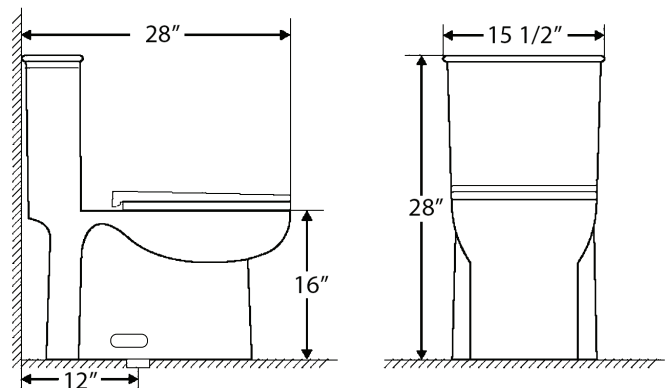

**Features**

- Glazed ceramic one piece toilet
- Soft Close Seat
- Standard 16" comfort height
- Elongated bowl
- Glazed skirted trapway
- Installation access
- 12" Rough-in
- Floor mount installation
- Dual High Performance Gravity Flush System 0.8/1.28 (GPF)
- Chrome push button
- Quick-release soft close seat

**Specifications**

- 0.8/1.28 Gallons Per Flush (GPF)
- Dual High Performance Gravity Flush System
- 12" Rough-in
- Floor mount
- Elongated bowl
- 16" Bowl height
- Glazed ceramic
- One Year Limited Warranty
- Factory flush-tested
- **Product Weight:** 91 lbs.
- **L:** 28" x **W:** 15.5" x **H:** 28"

**Included Accessories**

- Side bolt cover parts
- Tank lid with chrome actuator push buttons
- Toilet seat with quick-release slow-close hinges
- Wax ring and toilet bolts

**Parts**

- SM-TPT20 : Fill Valve
- SM-TPT17 : Flush Button
- SM-TPT05 : Flush Valve
- SM-TPT10 : Side Cover Parts
- SM-TTL05 : Tank Lid
- SM-QRS05 : Toilet Seat