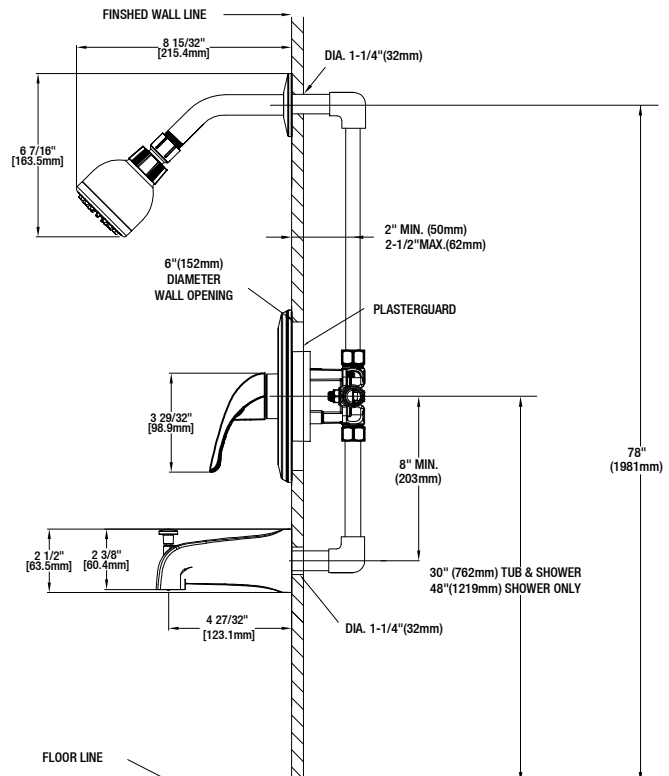

Aragon WaterSense 1-Handle Tub and Shower Faucet

MODEL	SKU #	FINISH
HD874X-0001	1002831909	Chrome

FEATURES

- Single-Handle Tub and Shower Faucet
- Pressure Balance Valve with Integrated Stops
- Washerless Valve Cartridge
- Adjustable Temperature Limit Stop to Control Maximum Hot Water Temperature
- 135° Maximum Handle Rotation
- ABS Single Function Showerhead
- Shower Face Size: Ø70 mm
- With Plug Applicable For Shower Only Installation
- 1/2" IPS Connections
- Showerhead Max.Flow Rate: 1.8 Gallons Per Minute at 80 PSI
- Tub Spout Min. Flow Rate: 2.4 Gallons Per Minute at 20 PSI

CODE COMPLIANCE

- IAPMO Certified: ASME A112.18.1/CSA B125.1
- Calgreen Certified
- EPA WaterSense Certified
- ADA Compliant

WARRANTY

- Limited Lifetime Warranty

INSTALLATION DIMENSIONS

Glacier Bay reserves the right to make changes in specifications and materials and to change and discontinue models, both without notice or obligation. Dimensions are for reference only.