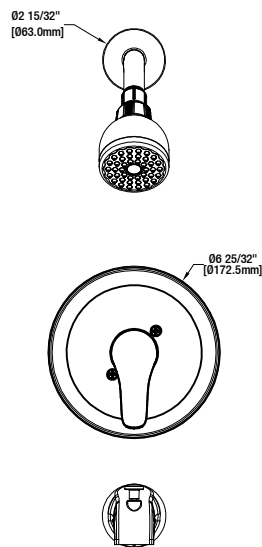

Aragon WaterSense 1-Handle Tub and Shower Faucet

MODEL	SKU #	FINISH
HD874X-0001	1002831909	Chrome

FEATURES

- Single-Handle Tub and Shower Faucet
- Pressure Balance Valve with Integrated Stops
- Washerless Valve Cartridge
- Adjustable Temperature Limit Stop to Control Maximum Hot Water Temperature
- 135° Maximum Handle Rotation
- ABS Single Function Showerhead
- Shower Face Size: Ø70 mm
- With Plug Applicable For Shower Only Installation
- 1/2" IPS Connections
- Showerhead Max.Flow Rate: 1.8 Gallons Per Minute at 80 PSI
- Tub Spout Min. Flow Rate: 2.4 Gallons Per Minute at 20 PSI

CODE COMPLIANCE

- IAPMO Certified: ASME A112.18.1/CSA B125.1
- Calgreen Certified
- EPA WaterSense Certified
- ADA Compliant

WARRANTY

- Limited Lifetime Warranty

INSTALLATION DIMENSIONS

Glacier Bay reserves the right to make changes in specifications and materials and to change and discontinue models, both without notice or obligation. Dimensions are for reference only.