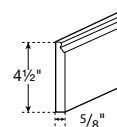

Shaker◆

48" Universal Panel◆

48"L x 3/4"H x 11-1/4"D

Laminate finish on 5 sides.

Decorative Edge Molding◆

91-1/2"L

Outside Corner Molding

91-1/2"L

60" Universal Panel◆

60"L x 3/4"H x 12"D

Laminate finish on 5 sides.

Square Edge Molding◆

91-1/2"L

Decorative Base Molding◆

91-1/2"L

Shaker