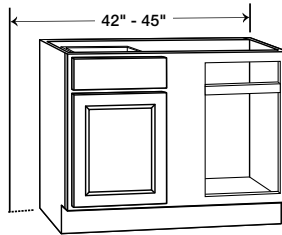

Finished Cabinet

Unfinished Cabinet

Accessible Sink Base
36"W

Apron Front Sink Base◆
36"W

Cut-out dimensions:
W: 29" minimum, 33" maximum
H: 7 1/2" minimum, 11" maximum

60" Base: Finished and Unfinished Cabinets Available In-Stock Only

Corner Base with Lazy Susan

Installs in a 36" x 36" wall area

Blind Base
36"W

Pull Distance 42" minimum, 45" maximum

Corner Sink Base
36"W

Ready to Assemble

Pantry Cabinets

Pantry
18"W
84"H
90"H
96"H◆