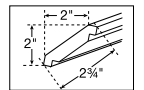

Pull-Out Drawer◆

3-3/4"H x 21"D

19"W Fits in 24"W Base
25"W Fits in 30"W Base

Decorative Corner Post◆

34-1/2"H

Crown Molding

91-1/2"L

Traditional