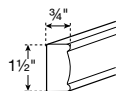

Decorative Edge Molding◆

91-1/2"L