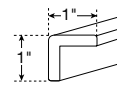

Shaker◆

48" Universal Panel◆

48"L x 3/4"H x 11-1/4"D

Laminate finish on 5 sides.

Decorative Edge Molding◆

91-1/2"L

Outside Corner Molding

91-1/2"L