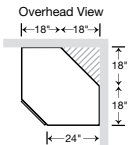

Corner Base with Lazy Susan

Installs in a 36" x 36" wall area

Blind Base
36"W

Pull Distance 42" minimum, 45" maximum

Corner Sink Base
36"W

Ready to Assemble

Pantry Cabinets

Pantry
18"W
84"H
90"H
96"H◆