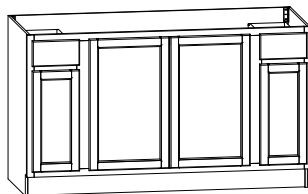

Unfinished Cabinet