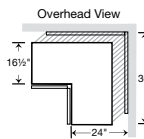

Finished Cabinet

Unfinished Cabinet

Accessible Sink Base
36"W

Apron Front Sink Base◆
36"W

Cut-out dimensions:
W: 29" minimum, 33" maximum
H: 7 1/2" minimum, 11" maximum

60" Base: Finished and Unfinished Cabinets Available In-Stock Only

Corner Base with Lazy Susan

Installs in a 36" x 36" wall area

Blind Base
36"W

Pull Distance 42" minimum, 45" maximum

Corner Sink Base
36"W

Ready to Assemble

Pantry Cabinets

Pantry
18"W
84"H
90"H
96"H◆