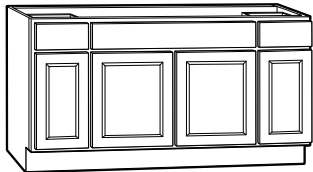

Base
12"W
15"W
18"W
21"W
24"W

Base
27"W
30"W
36"W

Drawer Base
18"W
24"W

Pots & Pans Drawer Base◆
30"W
36"W

Vanity Drawer Base◆
12"W x 21"D

Sink/ Cooktop Base
60"W

Sink/ Cooktop Base
30"W
36"W

Vanity Base◆
24"W x 21"D
30"W x 21"D
36"W x 21"D