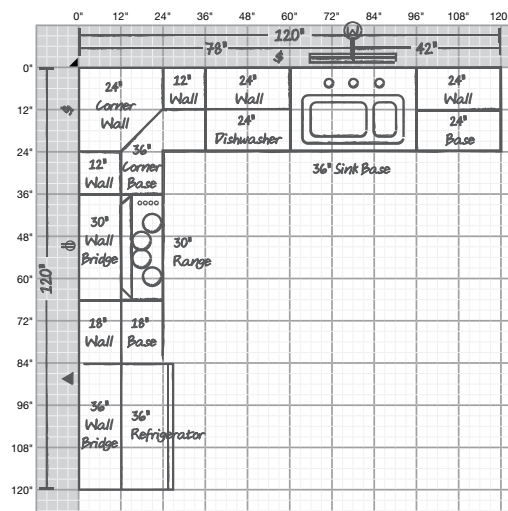

Plan your layout or see an Associate for assistance

Design Tips

- Start with the first wall on the left and work to your right around the room. Measure the overall length of each wall.
- Indicate breaks in walls (windows, doors, closets) by measuring to the outside edge of the molding. Include permanent appliances, air vents, electrical, plumbing, etc.
- Start sketching your cabinets. Start in the 0", 0" corner and work outward.

You may be able to move major appliances several inches to accommodate a layout change.