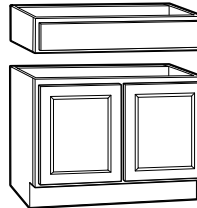

Cabinet Selection

◆ Available in finished cabinetry only.

◇ Available in unfinished cabinetry only.

Base Cabinets

Base cabinets are 24"D and 34-1/2"H unless noted

Base
9"W

Waste Bin Base◆
18"W

Includes a 12 gallon trash can

Base
12"W
15"W
18"W
21"W
24"W

Base
27"W
30"W
36"W

Drawer Base
18"W
24"W

Pots & Pans Drawer Base◆
30"W
36"W

Vanity Drawer Base◆
12"W x 21"D

Sink/ Cooktop Base
60"W

Sink/ Cooktop Base
30"W
36"W

Vanity Base◆
24"W x 21"D
30"W x 21"D
36"W x 21"D

Finished Cabinet

Unfinished Cabinet

Accessible Sink Base
36"W

Apron Front Sink Base◆
36"W

Cut-out dimensions:
W: 29" minimum, 33" maximum
H: 7 1/2" minimum, 11" maximum

60" Base: Finished and Unfinished Cabinets Available In-Stock Only