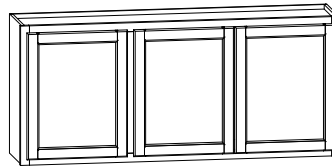

Tall Wall Bridge
23-1/2"H
 30"W
 30"W x 15"D
 36"W

Wide Wall Bridge◇
24"H
 54"W
 Actual installed height is 23 1/2" tall

Wall Flex◆
30"H
 18"W

Open Shelves

Organizer Cubes

Wall Flex◆
18"H
 30"W

Microwave Shelf