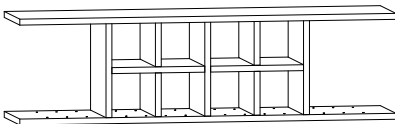

Tall Wall Bridge
23-1/2"H
 30"W
 30"W x 15"D
 36"W

Wide Wall Bridge◇
24"H
 54"W
 Actual installed height is 23 1/2" tall

Wall Flex◆
30"H
 18"W

Open Shelves

Organizer Cubes

Wall Flex◆
18"H
 30"W

Microwave Shelf

Open Shelves

Wall Flex Shelf◆
13 3/8"H
 48"W

Ready to Assemble. Trimmable and configurable.

Model numbers for wall cabinets
 start on page 18.
 See finishes on page 3

◆ Wall Flex cabinets come with the shelves and dividers you need to configure them your way. Our flex cabinets have finished matched interiors. The Wall Flex Shelf requires installation assembly.