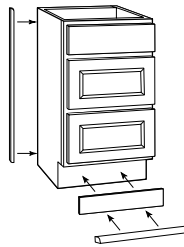

◇ Available in unfinished cabinetry only.

Veneer End Panel

Fits Wall
30"H
36"H
42"H◆

Fits Base
34-1/2"H

Island/Peninsula◆
48"W x 34-1/2"H

Pantry◇
24"W x 84"H
24"W x 90"H

Decorative End Panel◆

Fits Wall
30"H
36"H
42"H

Fits Base
34-1/2"H

Dishwasher End Panel

1-1/2"W x 34-1/2"H x 24"D

Finished veneer panels fit flush. Satin White panels are laminate.

Decorative Island Panel Kit◆

3"W x 34-1/2"H x 37-1/2"D

1 post ships loose. Panel can be cut to accommodate different depths