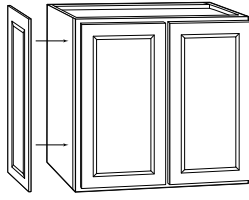

◇ Available in unfinished cabinetry only.

Veneer End Panel

Fits Wall
30"H
36"H
42"H◆

Fits Base
34-1/2"H

Island/Peninsula◆
48"W x 34-1/2"H

Pantry◇
24"W x 84"H
24"W x 90"H

Decorative End Panel◆

Fits Wall
30"H
36"H
42"H