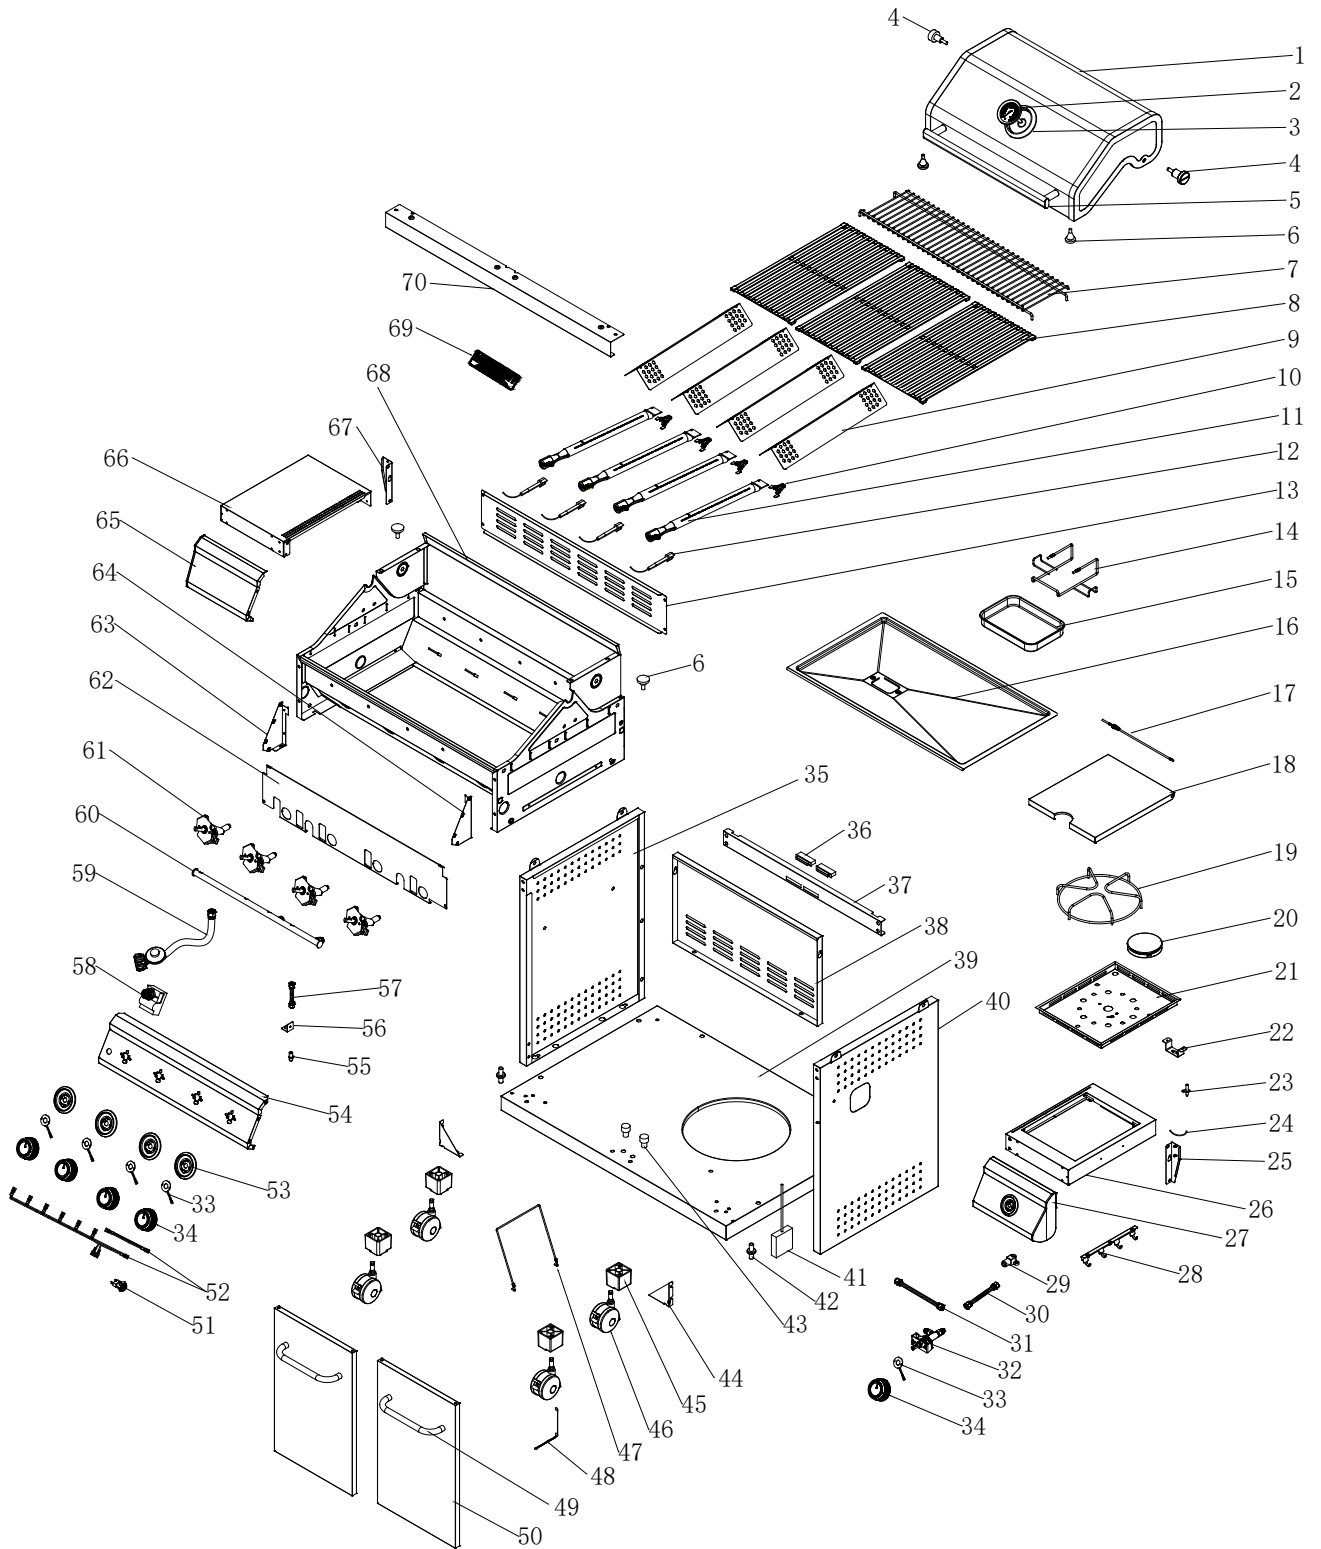

Model 25392 Parts Diagram

Model 25392 Parts List

seq. NO.	appellation	qty	Material code	seq. NO.	appellation	qty	Material code
1	Main Lid	1	D30X000034	37	Cart Frame, Front	1	D010012721
2	Temperature Gauge	1	A0212824	38	Back Panel, Bottom	1	D010012748
3	Temperature Gauge Seat	1	A0212967	39	Bottom Panel	1	D30P000018
4	Main Lid Screw	2	A0407131	40	Side Panel, Right	1	D010015041
5	Main Lid Handle	1	D010010251	41	Battery Box	1	A0212663
6	Hood Buffer	4	A0201340	42	Spindle Below Door Panel	2	A0212557
7	Warming Rack	1	A0212856	43	Spacing Screw Below Door Panel	2	A02120079
8	Cooking Grid With Hole	3	A0212904	44	Triangle Bracket, Left	2	D010012745
9	Flame Tamer	4	D010012589	45	Swivel Caster Fixing Plug	4	A0212805
10	Clamp Spring	4	A0212873	46	Swivel Caster	4	A0211004
11	Main Burner	4	A0212926	47	Gas-jar Fixing Line	1	A0212837
12	Main Burner Igniter Wire	4	D010012900	48	Lighting Rod	1	A02121323
13	Back Panel, Top	1	D010012737	49	Door Handle	2	D010012747
14	Grease Box Bracket	1	A0212838	50	Front Door	2	D010012094
15	Grease Box	1	D010012705	51	LED Lamp Switch	1	A0212627
16	Grease Tray	1	D010021002	52	LED Lamp Circuit	1	D010013690
17	Side Burner Lid Hinge Rod	1	A0212534	53	Control Knob Base	4	D010012905
18	Side Burner Lid	1	D010007598	54	Main Control Panel	1	D010026386
19	Side Burner Cooking Grid, Right	1	A0212248	55	Gas Connector	1	A0212830
20	Side Burner, Right	1	A0212533	56	Gas Connector Fixing Panel	1	D010012298
21	Side Burner Tray	1	D010018008	57	Main Burner Flex Gas Line	1	A0212829
22	Side Burner Orifice Bracket	1	D019706920	58	Pulse Igniter Module	1	A0212934
23	Side Burner Igniter, Right	1	A0212436	59	Regulator, LP	1	A0212831
24	Side Burner Igniter Wire, Right	1	A0212869	60	Main Manifold	1	A02120087
25	Side Shelf Bracket, Right	1	D010019690	61	Main Gas Valve	4	A0212862
26	Side Shelf, Right	1	D010018495	62	Front Baffle	1	D010012503
27	Side Shelf Panel , Right	1	D30X000068	63	Control Panel Fixing Panel, Left	1	D010019727
28	Hook	1	D010018023	64	Control Panel Fixing Panel, Right	1	D010019728
29	Side Burner Orifice	1	A0212828	65	Side Shelf Panel , Left	1	D30X000064
30	Side Burner Flex Gas Line, 250	1	A020021	66	Side Shelf, Left	1	D010018557
31	Side Burner Flex Gas Line, 480	1	A02120090	67	Side Shelf Bracket, Left	1	D010019689
32	Side Burner Gas Valve, Right	1	A02120088	68	Firebox	1	D30H000009
33	LED Lamp Panel	5	A02120213	69	Logo	1	A0212808
34	Control Knob	5	A02120817	70	Cart Bottom Panel Front Cumberbund Strip	1	D010012063
35	Side Panel, Left	1	D010015039		Manual	1	C043788
36	Door Magnet	2	A0201249		Hardware Pack	1	D30X000367