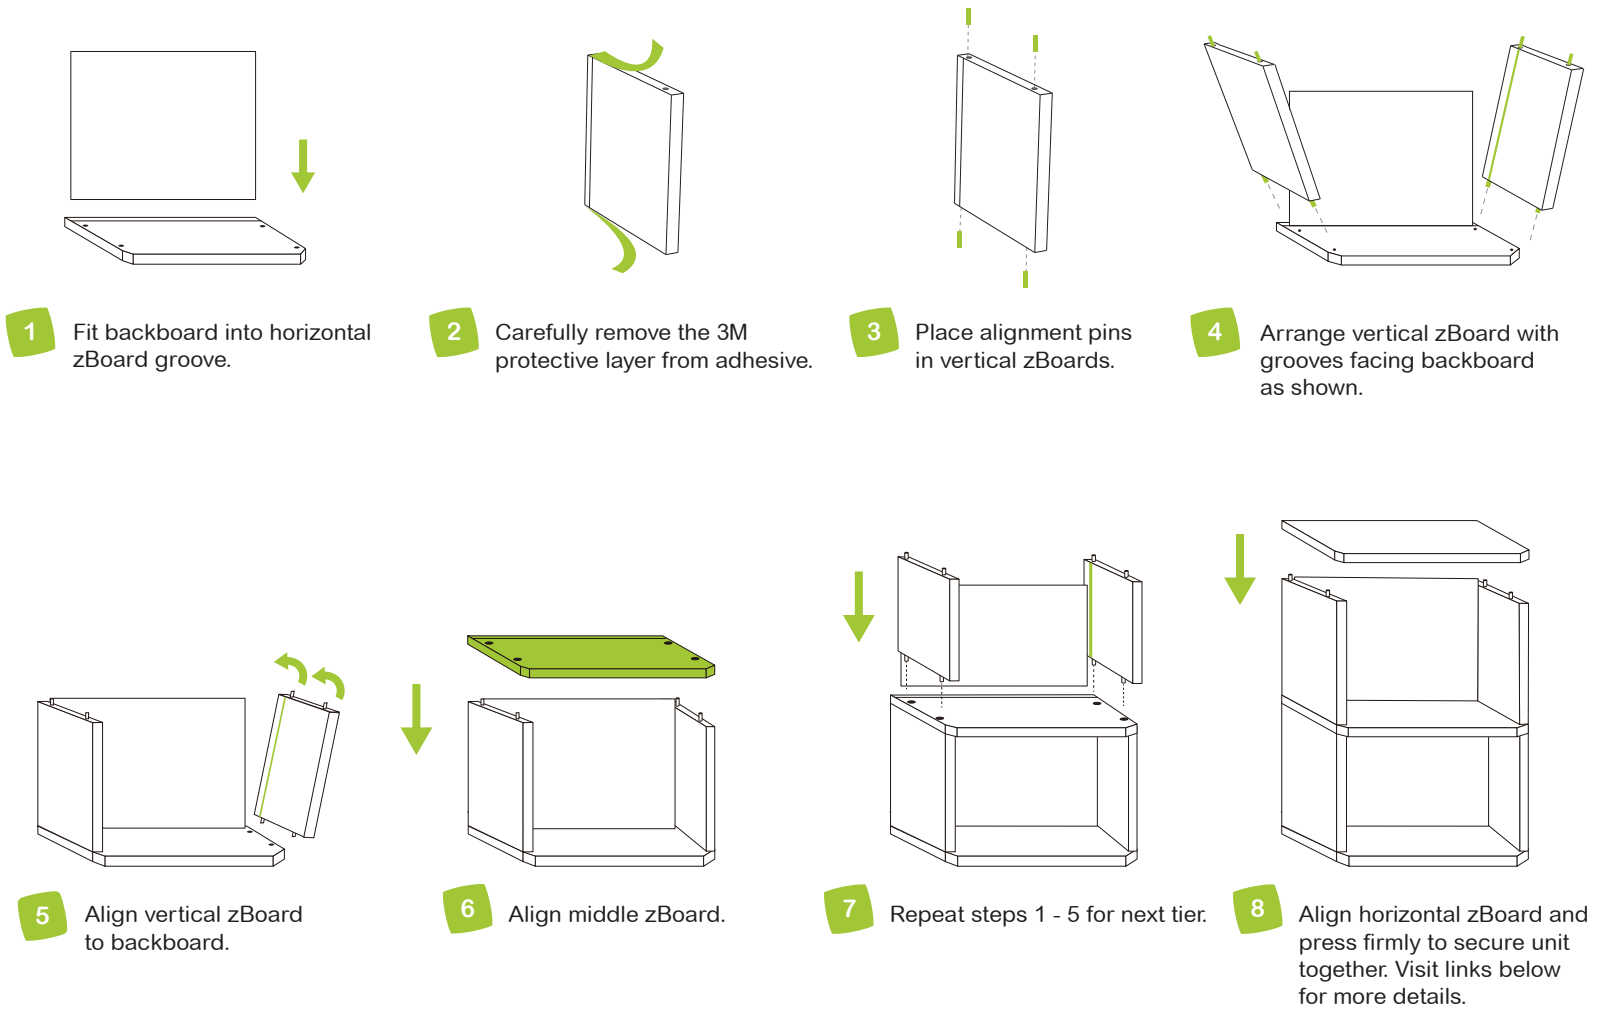

DOUBLE CUBE

Included

 **WARNING: CHOKING HAZARD**
Small parts NOT for children under 3 years

Important

↑ THIS SIDE UP

Tip Start assembly from bottom to top.

DO NOT place unit on its side or back as it will compromise its structural integrity.

- Assemble your unit on a flat even surface, carpet not recommended
- Furniture is for indoor use only
- When moving your Way Basics furniture, lift from the bottom
- Make sure zBoard surfaces are clean and dry