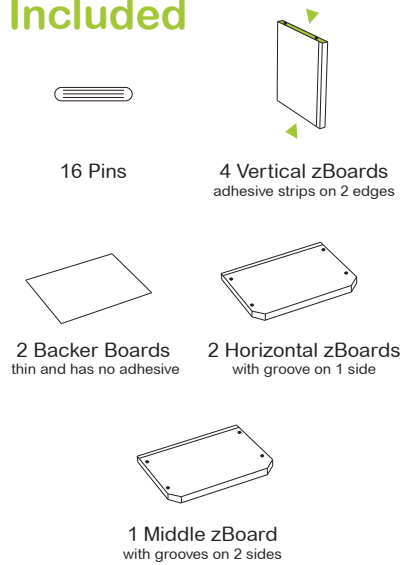

DOUBLE CUBE

Included

 **WARNING: CHOKING HAZARD**
Small parts NOT for children under 3 years

Important

↑ THIS SIDE UP

Tip Start assembly from bottom to top.

DO NOT place unit on its side or back as it will compromise its structural integrity.

- Assemble your unit on a flat even surface, carpet not recommended
- Furniture is for indoor use only
- When moving your Way Basics furniture, lift from the bottom
- Make sure zBoard surfaces are clean and dry