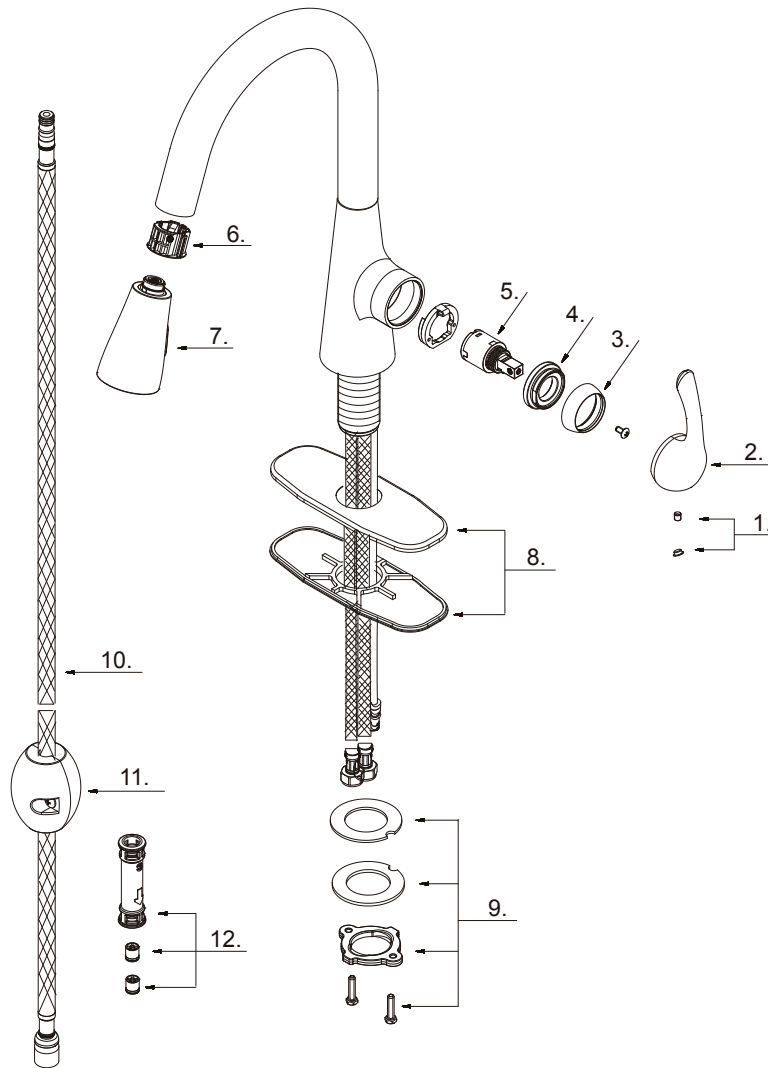

**Clare Single Handle Pull Down Laundry Faucet w/Dual Spray Function**

MODEL	SKU#	OMSID	FINISH
FP1B4216CP	1006743964	318213115	Chrome
FP1B4216SP	1006743991	318213108	Stainless Spot Resistant
FP1B4216BL	1006743975	318213112	Matte Black

Many replacement parts can be purchased online or at your local store. Please use the table below to identify the part SKU number needed, go to [HOMEDEPOT.COM](http://HOMEDEPOT.COM), and check for online and store availability. If you can't find the part you are looking for, please call 1-855-HD-GLACIER.

Part	Description	Part No.	Store SKU
1	Index Button	A66D558	
2	Metal Handle	A079108	
3	Trim Ring	A103121	
4	Adjusting Ring	A104332	
5	Ceramic Disc Cartridge	A507906N	
6	Hose Guide	A032174GR	
7	Spray Head	A568042N	

Part	Description	Part No.	Store SKU
8	Deck Plate Assembly	A663082-S	
9	Mounting Hardware Assembly	A603171	
10	Spray Hose	A515220WGR	
11	Weight	A504713	
12	Quick Connector	A663123N	
11	Pop-Up Drain Assembly	A505032	