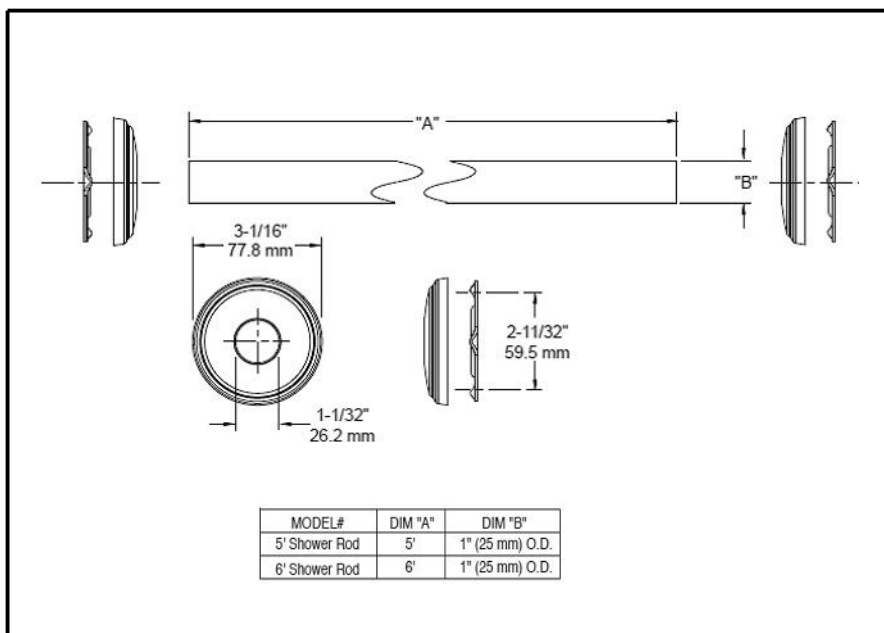

## ACCESSORIES

- Stainless Steel Shower Rod
- 5' & 6' Beveled-Edge Shower Rod

Submitted Model No.: \_\_\_\_\_

Specific Features: \_\_\_\_\_

### STANDARD SPECIFICATIONS:

- Install flanges and rod with 4 - #9 x 2" round head zinc plated steel screws provided.