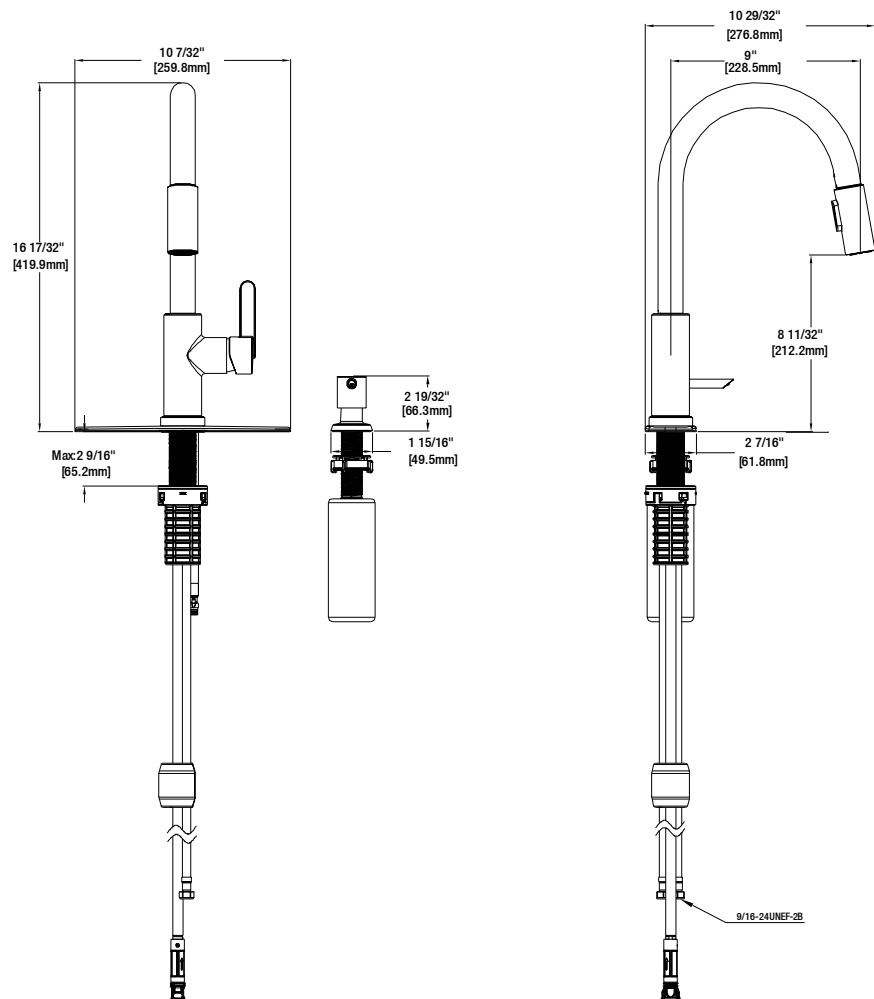

### FEATURES

- Requires 1 Hole or 3 Holes Sink with 8" On-Center
- Max Flow Rate: 1.8 gpm (6.8 L/min) at 60 psi
- Max Countertop Thickness: 2 9/16"
- Spout Reach: 9"
- Spout Height: 8 11/32"
- Ceramic Valve for Lifetime Drip-Free Operation
- With Zinc Lever Handle
- With TurboSpray
- FastMount Installation

### Paulina Single-Handle Pull-Down Sprayer Kitchen Faucet With Soap Dispenser

| MODEL          | SKU #      | FINISH          |
|----------------|------------|-----------------|
| HD67780-1001   | 1004553869 | Chrome          |
| HD67780-1008D2 | 310471038  | Stainless Steel |
| HD67780-1010H  | 314089994  | Matte Black     |