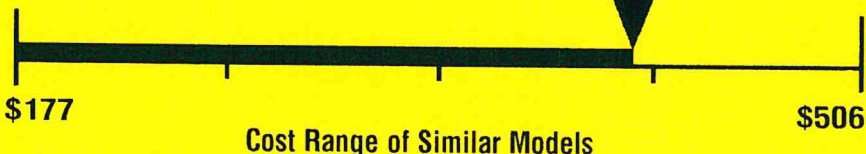

ENERGYGUIDE

Water Heater – ELECTRIC

Tank Size (Storage Capacity): 45 gallons

Rheem Sales Company, Inc.

Model XE50M06ST45U1

B 00086

Estimated Yearly Energy Cost

$419

First Hour Rating

(How much hot water you get in the first hour of use)

very small	low	medium 61 Gallons	high

Estimated Yearly Electricity Use

- Your cost will depend on your utility rates and use.
- Cost range based only on models fueled by electricity with a medium first hour rating (51 to less than 75 gallons)
- Estimated energy cost is based on a national average electricity cost of 12.00 cents per kWh.
- Estimated yearly energy use: 3493 kWh