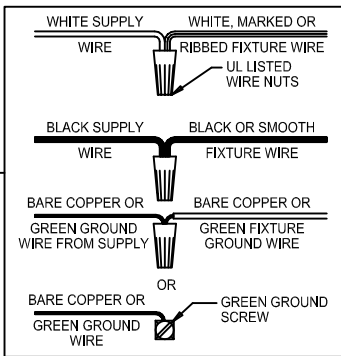

Assembly & Installation Instructions

CAUTION: Read instructions carefully and turn electricity off at main circuit breaker panel before beginning installation.

300047, 300048

*****

WARNING - If any Special Control Devices are used with this Fixture, Follow the Instructions Carefully to assure full compliance with N.E.C. requirements. If there are any questions, contact a Qualified Electrical Contractor.

WARNING - This product contains chemicals known to the State of California to cause cancer, birth defects and /or other reproductive harm. Thoroughly wash hands after installing, handling, cleaning, or otherwise touching this product.

CAUTION - All glass is fragile, use care when handling Glass component(s) and or Lamp(s).

*****

ASSEMBLY STEPS:
PASOS PARA ENSAMBLAR:
MODE D'ASSEMBLAGE:

1. A → S
2. Ø5/8" →
3. S ← A
4. Ø5/8" →
5. D,E → A
6. K → D
7. B,A → C
8. Q → S
9. F → G
10. J,H → D
11. N → M
12. P → L