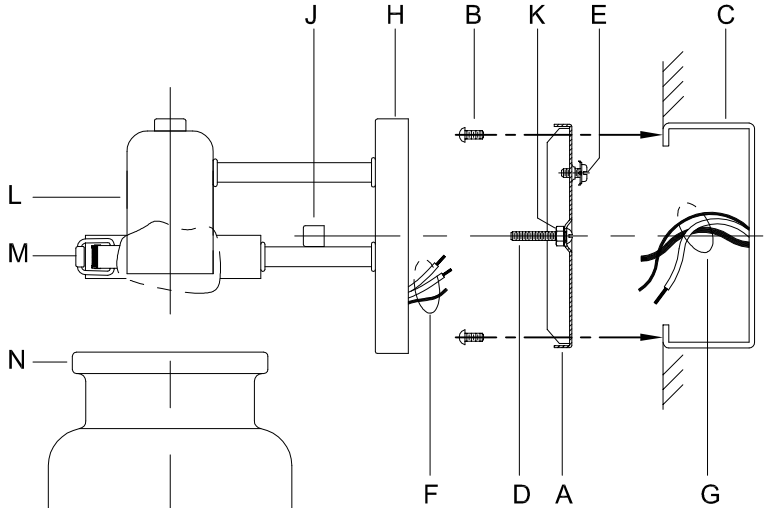

Assembly & Installation Instructions

CAUTION: Read instructions carefully and turn electricity off at main circuit breaker panel before beginning installation.

300047, 300048

WARNING - If any Special Control Devices are used with this Fixture, Follow the Instructions Carefully to assure full compliance with N.E.C. requirements. If there are any questions, contact a Qualified Electrical Contractor.

CAUTION - All glass is fragile, use care when handling Glass component(s) and or Lamp(s).

ASSEMBLY STEPS:
PASOS PARA ENSAMBLAR:
MODE D'ASSEMBLAGE:

1. A → S
2. Ø5/8" → 
3. S ← A
4. Ø5/8" → 
5. D,E → A
6. K → D
7. B,A → C
8. Q → S
9. F → G 
10. J,H → D
11. N → M
12. P → L