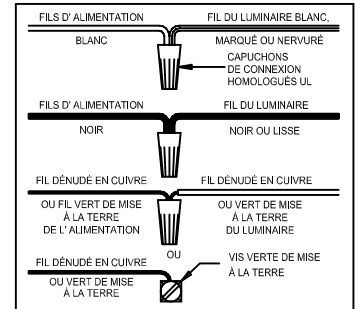

Instructions d'Assemblage et Installation

MISE EN GARDE: Lire les instructions avec soin et couper le courant au disjoncteur central avant de commencer l'installation.

*****

AVERTISSEMENT - S'il y a d'autres mécanismes régulateurs qui s'emploient avec ce dispositif, suivre soigneusement les instructions pour satisfaire aux exigences NEC. Si vous avez des questions, consulter un électricien qualifié.

AVERTISSEMENT - Ce produit contient des composants chimiques qui selon L'état de Californie provoquent un cancer, des infirmités de naissance et (ou) du mal au système reproductif. Il faut laver les mains soigneusement après avoir installé, manipulé, nettoyé, ou autrement touché ce produit.

MISE EN GARDE - Le verre est toujours fragile; maniez le(s) composant(s) et/ou l' (les) ampoule(s) avec prudence.

*****