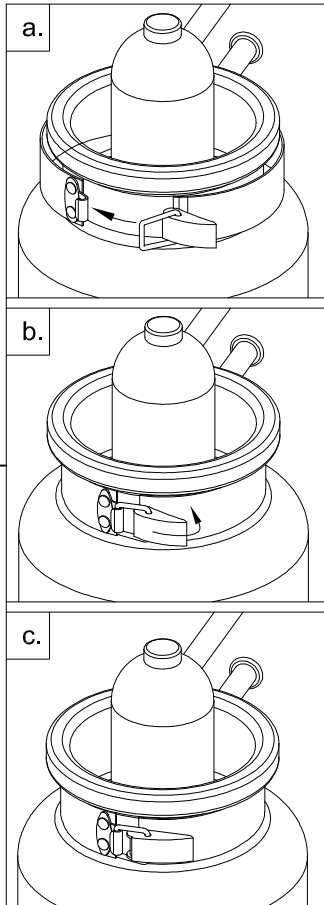

Assembly & Installation Instructions

CAUTION: Read instructions carefully and turn electricity off at main circuit breaker panel before beginning installation.

300047, 300048

WARNING - If any Special Control Devices are used with this Fixture, Follow the Instructions Carefully to assure full compliance with N.E.C. requirements. If there are any questions, contact a Qualified Electrical Contractor.

CAUTION - All glass is fragile, use care when handling Glass component(s) and or Lamp(s).

ASSEMBLY STEPS:
PASOS PARA ENSAMBLAR:
MODE D'ASSEMBLAGE:

1. A → S
2. Ø5/8" → 
3. S ← A
4. Ø5/8" → 
5. D,E → A
6. K → D
7. B,A → C
8. Q → S
9. F → G 
10. J,H → D
11. N → M
12. P → L