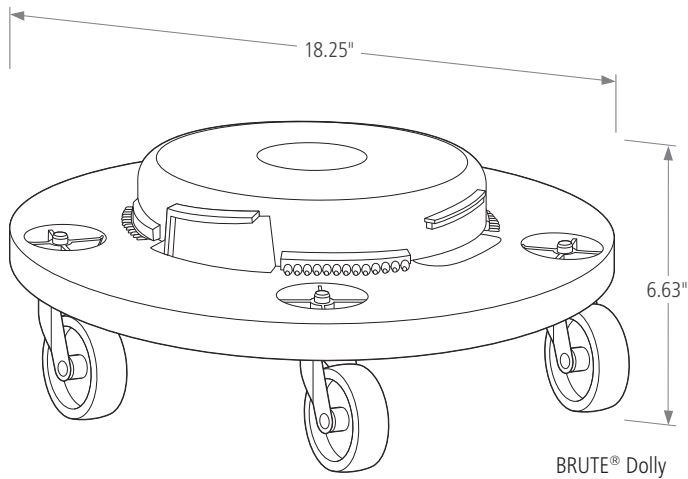

BRUTE® DOLLIES

BRUTE® dollies are designed to be durable, long-lasting, and are able to withstand the toughest commercial environments while simplifying everyday tasks.

Features and Benefits:

- Rugged casters help keep fully loaded BRUTE® containers stable, even on rough and uneven floors, and swivel smoothly for easy maneuvering
- Twist locks hold containers securely in place and unlock easily for unloading, allowing for easy transport
- Structural foam construction provides superior strength and durability

BRUTE® DOLLIES

SKU #	DESCRIPTION	COLOR	FITS	LENGTH	WIDTH	HEIGHT	DIAMETER	PACK SIZE
				IN	IN	IN	IN	
FG264000BLA	BRUTE® DOLLY	BLACK	ALL	-	-	6.63	18.25	2
FG264043BLA	BRUTE® QUIET DOLLY	BLACK	ALL	-	-	6.63	18.25	2
FG264600BLA	BRUTE® TANDEM DOLLY	BLACK	ALL	45.00	20.25	8.00	-	1