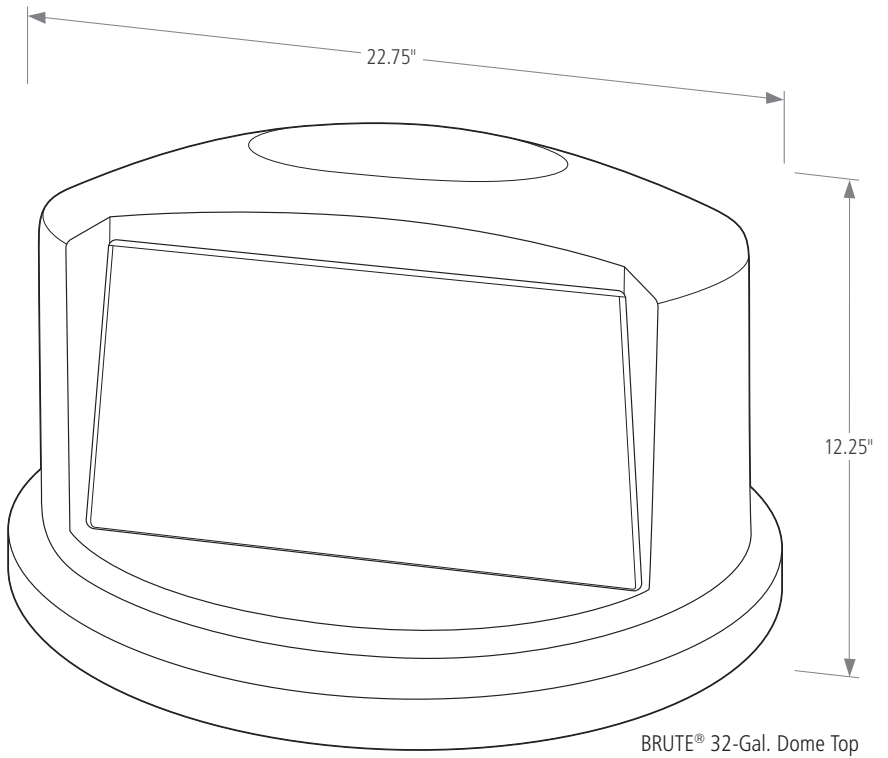

BRUTE® LIDS

BRUTE® lids are constructed with the highest quality material; a UV inhibitor ensures long life in even the most extreme commercial environments. Lids come in a variety of different styles, including self-draining lids, dome top lids, and funnel lids to meet any commercial need.

Features and Benefits:

- Self-draining lids have channels that prevent water from pooling, reducing still water buildup, and include ridges that enable stacking to provide space-efficient storage
- Dome top lids have a spring action door that allows for easy trash disposal while keeping odors and insects out
- Self-draining lids and dome top lids both have a snap-lock feature that ensures a secure fit
- Funnel top lids have a cut-out top that enables hands-free refuse disposal and a funnel design that conceals waste from public view