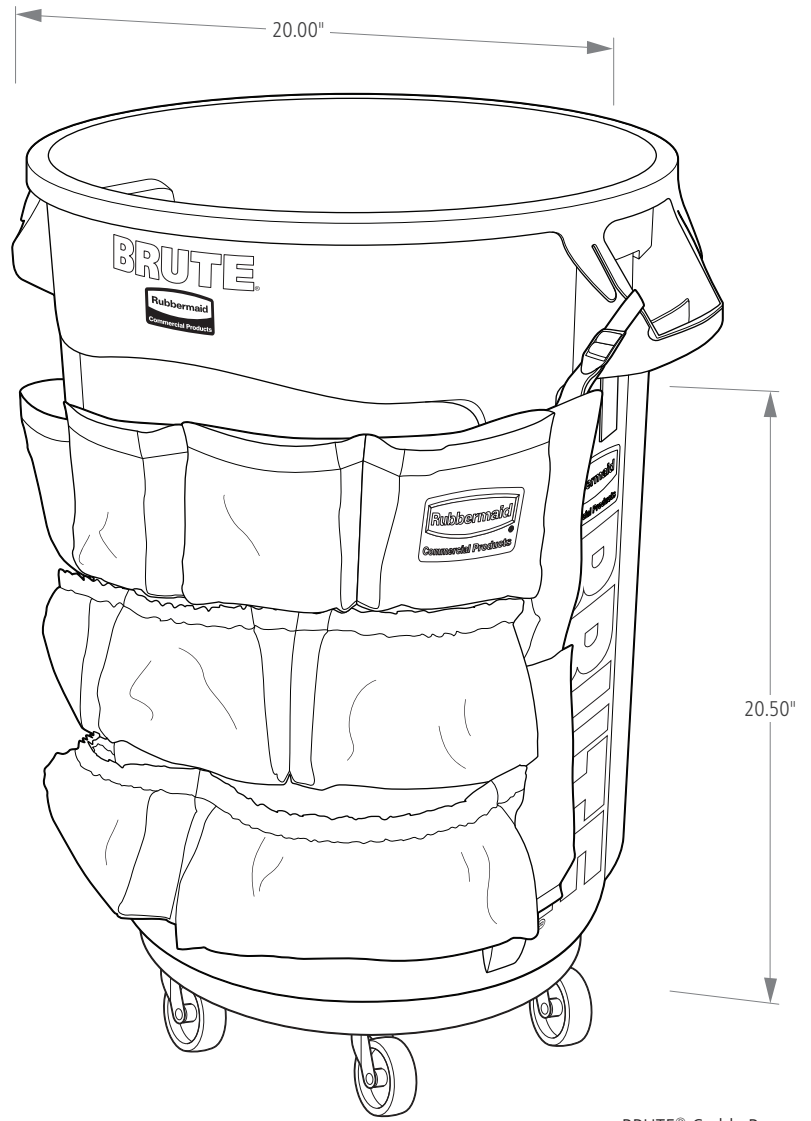

BRUTE® CONTAINERS

BRUTE® containers are guaranteed to never fade, warp, crack, or crush, with a proprietary design constructed with the highest quality material.

Features and Benefits:

- Venting channels make removing liners up to 50% easier, improving productivity and reducing the risk of injury
- Commercial-grade construction guaranteed to never fade, warp, crack, or crush
- Bag cinches secure liners, allowing for knot-free liner changes. Tested to 200,000 cycles
- Contoured base handles improve grip and ergonomics, reducing strain and improving efficiency
- Rim with rib-strengthened design increases strength and resists crushing
- Rounded handles make lifting and moving easier
- Reinforced base is specifically engineered to be dragged over rough surfaces in tough environments

BRUTE® DOLLIES

SKU #	DESCRIPTION	COLOR	FITS	LENGTH	WIDTH	HEIGHT	DIAMETER	PACK SIZE
				IN	IN	IN	IN	
FG264000BLA	BRUTE® DOLLY	BLACK	ALL	-	-	6.63	18.25	2
FG264043BLA	BRUTE® QUIET DOLLY	BLACK	ALL	-	-	6.63	18.25	2
FG264600BLA	BRUTE® TANDEM DOLLY	BLACK	ALL	45.00	20.25	8.00	-	1

BRUTE® CADDIES

BRUTE® caddies are designed to improve productivity. Caddies make the BRUTE® container more versatile and efficient, making the toughest jobs easier.

Features and Benefits:

- The Caddy Bag is made of a heavy-duty vinyl material with elastic pockets that make on-board storage easy. The adjustable straps make installation and removal easy on 32- and 44-gallon BRUTE® containers
- The Rim Caddy has multiple storage compartments and hooks, along with liner retention bands to keep liners securely in place, and has snap-on tabs to hold the caddy in place