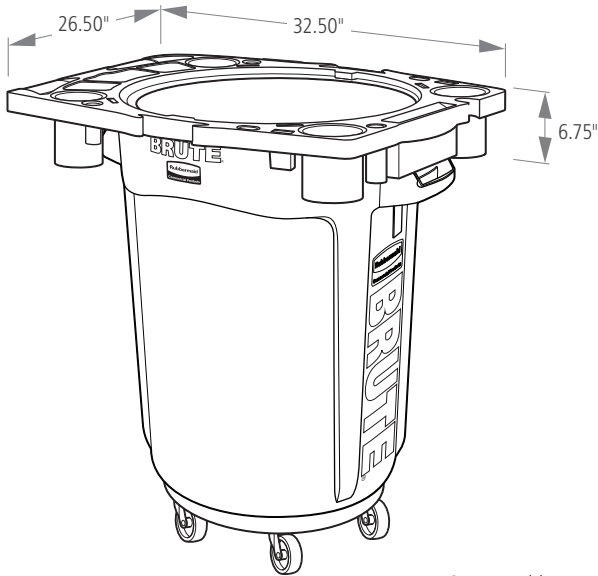

BRUTE® CADDIES

BRUTE® caddies are designed to improve productivity. Caddies make the BRUTE® container more versatile and efficient, making the toughest jobs easier.

Features and Benefits:

- The Caddy Bag is made of a heavy-duty vinyl material with elastic pockets that make on-board storage easy. The adjustable straps make installation and removal easy on 32- and 44-gallon BRUTE® containers
- The Rim Caddy has multiple storage compartments and hooks, along with liner retention bands to keep liners securely in place, and has snap-on tabs to hold the caddy in place

BRUTE® Caddy Bag

BRUTE® Rim Caddy

BRUTE® CADDIES

SKU #	DESCRIPTION	COLOR	FITS	LENGTH IN	WIDTH IN	HEIGHT IN	DIAMETER IN	PACK SIZE
FG264200YEL	BRUTE® CADDY BAG	YELLOW	32 AND 44 GALLON	–	–	20.50	20.00	6
1867533	EXECUTIVE BRUTE® CADDY BAG	BLACK	32 AND 44 GALLON	–	–	20.50	20.00	6
FG9W8700YEL	BRUTE® RIM CADDY	YELLOW	44 GALLON	32.50	26.50	6.75	–	1