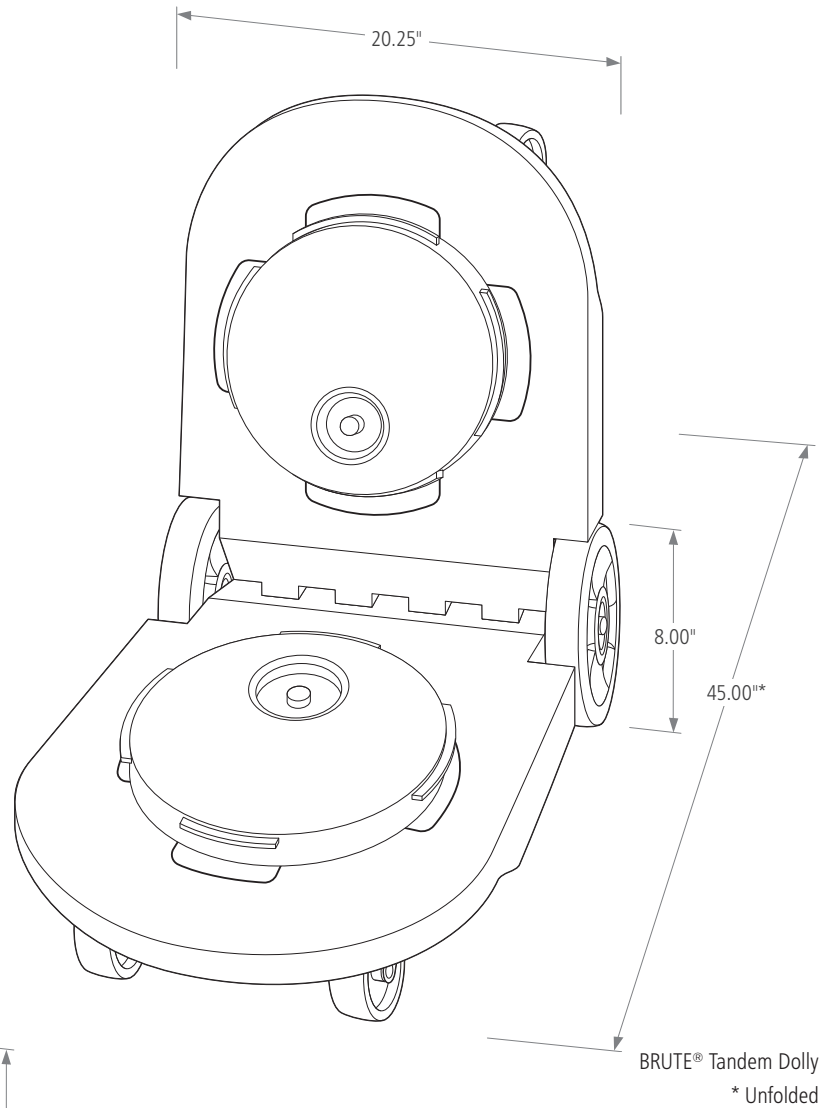

BRUTE® DOLLIES

BRUTE® dollies are designed to be durable, long-lasting, and are able to withstand the toughest commercial environments while simplifying everyday tasks.

Features and Benefits:

- Rugged casters help keep fully loaded BRUTE® containers stable, even on rough and uneven floors, and swivel smoothly for easy maneuvering
- Twist locks hold containers securely in place and unlock easily for unloading, allowing for easy transport
- Structural foam construction provides superior strength and durability

BRUTE® DOLLIES

SKU #	DESCRIPTION	COLOR	FITS	LENGTH	WIDTH	HEIGHT	DIAMETER	PACK SIZE
				IN	IN	IN	IN	
FG264000BLA	BRUTE® DOLLY	BLACK	ALL	-	-	6.63	18.25	2
FG264043BLA	BRUTE® QUIET DOLLY	BLACK	ALL	-	-	6.63	18.25	2
FG264600BLA	BRUTE® TANDEM DOLLY	BLACK	ALL	45.00	20.25	8.00	-	1