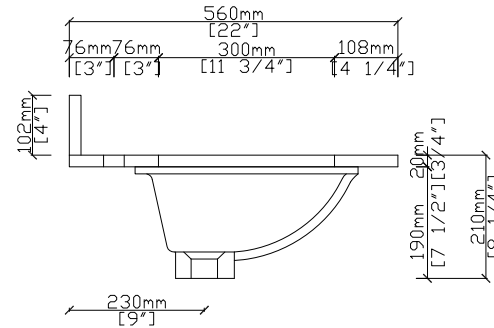

Size: 31"x22"x2cm
 X=Polished

TOP VIEW

FRONT VIEW

RIGHT VIEW