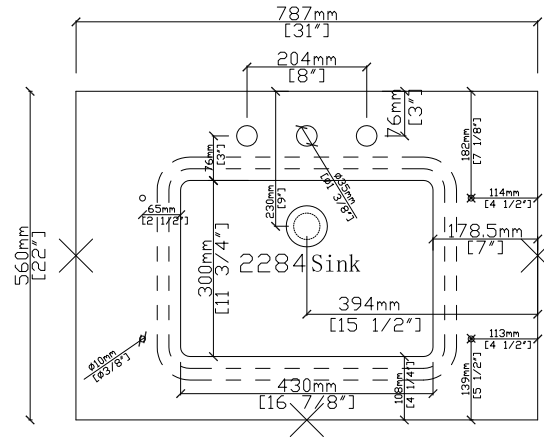

Size: 31"x22"x2cm
 X=Polished

TOP VIEW

FRONT VIEW

RIGHT VIEW