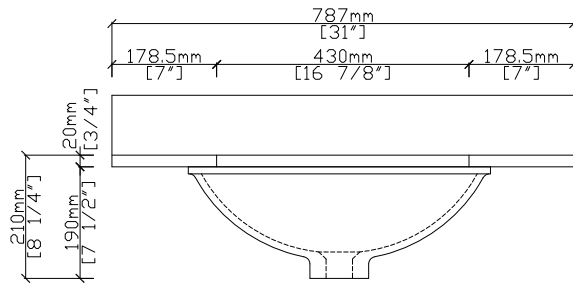

Size: 31"x22"x2cm
 X=Polished

TOP VIEW

FRONT VIEW

RIGHT VIEW