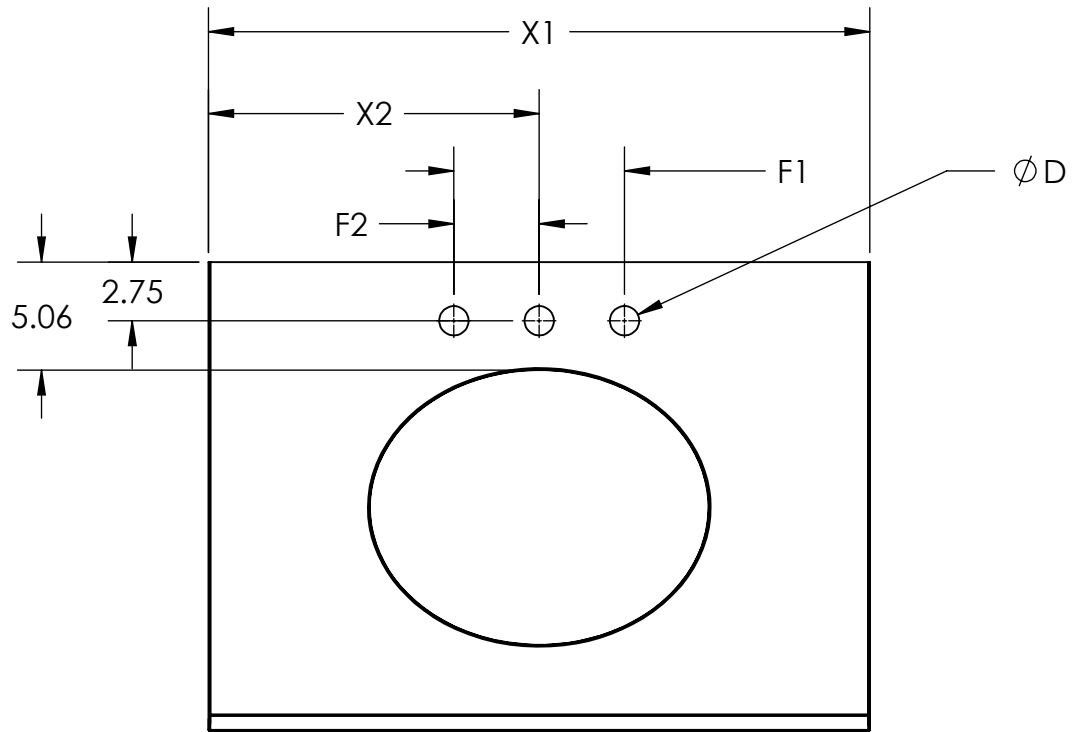

Maple coated PVC interior for easy cleaning

Decorative toe kick

Concealed adjustable hinges

Fully assembled

**Overall Dimensions: 60" x 21-5/8" x 34"H**

*Vanity top and sink not included*

	X1	X2	F1	F2	D
Vanity Top 25x22	25	12.5	4	2	1.125
Vanity Top 31x22	31	15.5	4	2	1.125
Vanity Top 37x22	37	18.5	4	2	1.125
Vanity Top 49x22	49	24.5	8	4	1.375
Vanity Top 61x22 Single	61	30.5	8	4	1.375

UNLESS OTHERWISE SPECIFIED  
DIMENSIONS ARE IN INCHES  
TOLERANCES:  
-0 +.125

DRAWN BY:	E. Sandoval	3/26/2012
CHECKED BY:		
APPROVED BY:		
DO NOT SCALE DRAWING	SCALE: 1:9	SIZE: <b>A</b>

TITLE:	HD Dot Com Vanity Top Colorpoint-Stone Effects - Custom Mold
PART NO:	
PAGE	1 OF 1
REV:	<b>0</b>