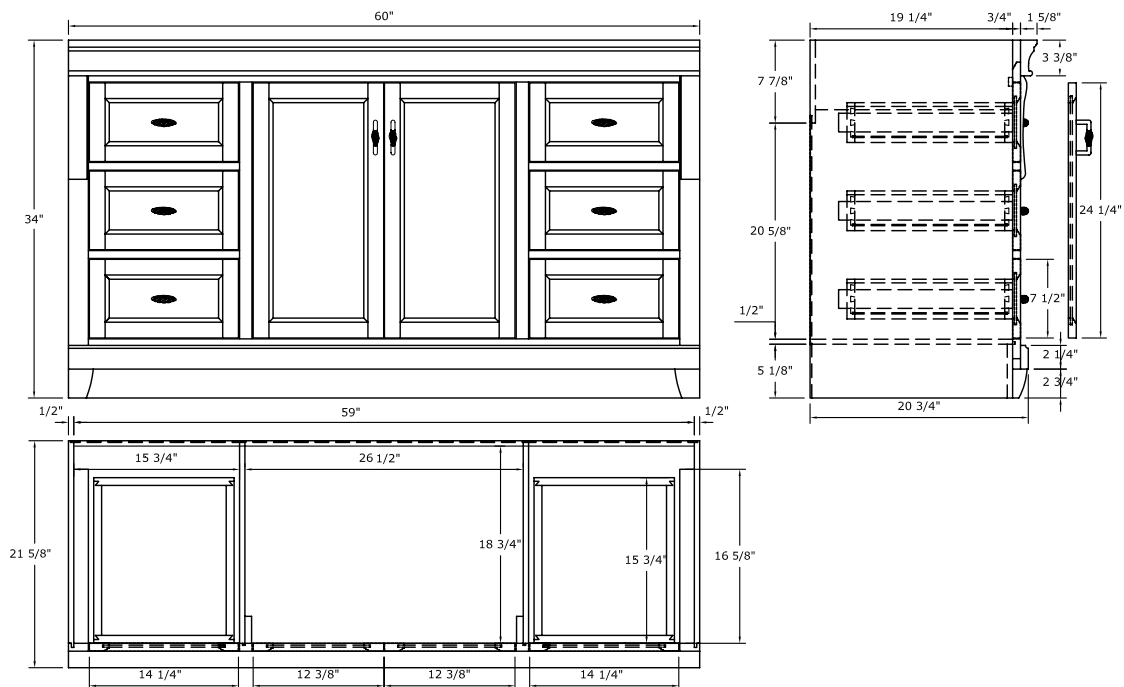

## NAPLES 60" - SINGLE BASIN

Supplier Model# NACA6021D1	HD S/O# 506-252
YOW Model# 468-446	Internet# 100676530

Warm Cinnamon finish

6 full extension dovetail drawers

Soft close door bumpers

Black birdcage-style hardware

Maple coated PVC interior for easy cleaning

Decorative toe kick

Concealed adjustable hinges

Fully assembled

**Overall Dimensions: 60" x 21-5/8" x 34"H**

*Vanity top and sink not included*

	X1	X2	F1	F2	D
Vanity Top 25x22	25	12.5	4	2	1.125
Vanity Top 31x22	31	15.5	4	2	1.125
Vanity Top 37x22	37	18.5	4	2	1.125
Vanity Top 49x22	49	24.5	8	4	1.375
Vanity Top 61x22 Single	61	30.5	8	4	1.375

UNLESS OTHERWISE SPECIFIED  
DIMENSIONS ARE IN INCHES  
TOLERANCES:  
-0 +.125

DRAWN BY:	E. Sandoval	3/26/2012
CHECKED BY:		
APPROVED BY:		
DO NOT SCALE DRAWING	SCALE: 1:9	SIZE: <b>A</b>

TITLE:	HD Dot Com Vanity Top Colorpoint-Stone Effects - Custom Mold
PART NO:	
PAGE	1 OF 1
REV:	<b>0</b>