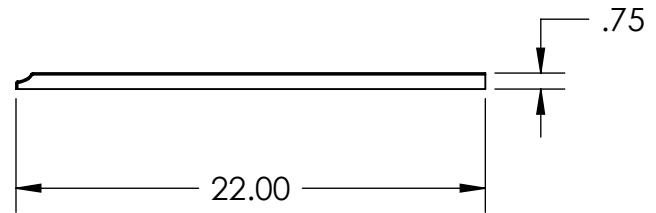

Maple coated PVC interior for easy cleaning

Decorative toe kick

Concealed adjustable hinges

Fully assembled

**Overall Dimensions: 60" x 21-5/8" x 34"H**

*Vanity top and sink not included*

	X1	X2	F1	F2	D
Vanity Top 25x22	25	12.5	4	2	1.125
Vanity Top 31x22	31	15.5	4	2	1.125
Vanity Top 37x22	37	18.5	4	2	1.125
Vanity Top 49x22	49	24.5	8	4	1.375
Vanity Top 61x22 Single	61	30.5	8	4	1.375

UNLESS OTHERWISE SPECIFIED  
DIMENSIONS ARE IN INCHES  
TOLERANCES:  
-0 +.125

DRAWN BY:	E. Sandoval	3/26/2012
CHECKED BY:		
APPROVED BY:		
DO NOT SCALE DRAWING	SCALE: 1:9	SIZE: <b>A</b>

TITLE:	HD Dot Com Vanity Top Colorpoint-Stone Effects - Custom Mold
PART NO:	
PAGE	1 OF 1
REV:	<b>0</b>