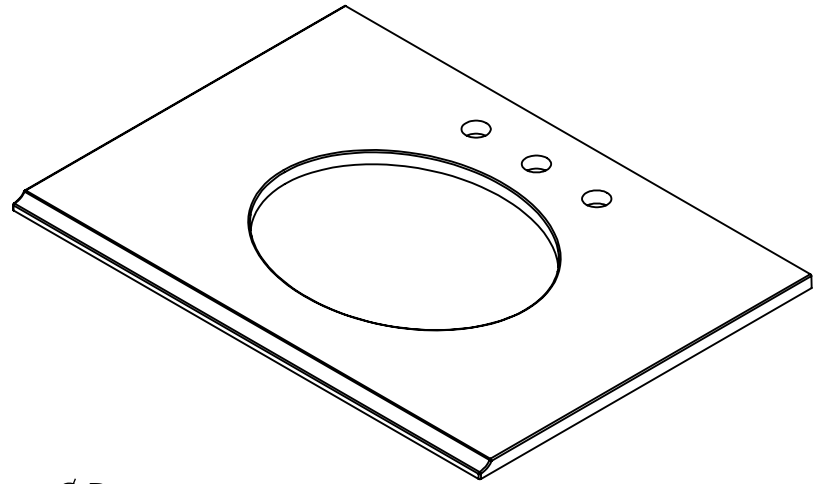

Maple coated PVC interior for easy cleaning

Decorative toe kick

Concealed adjustable hinges

Fully assembled

**Overall Dimensions: 60" x 21-5/8" x 34"H**

*Vanity top and sink not included*

	X1	X2	F1	F2	D
Vanity Top 25x22	25	12.5	4	2	1.125
Vanity Top 31x22	31	15.5	4	2	1.125
Vanity Top 37x22	37	18.5	4	2	1.125
Vanity Top 49x22	49	24.5	8	4	1.375
Vanity Top 61x22 Single	61	30.5	8	4	1.375

UNLESS OTHERWISE SPECIFIED  
DIMENSIONS ARE IN INCHES  
TOLERANCES:  
-0 +.125

DRAWN BY:	E. Sandoval	3/26/2012
CHECKED BY:		
APPROVED BY:		
DO NOT SCALE DRAWING	SCALE: 1:9	SIZE: <b>A</b>

TITLE:	HD Dot Com Vanity Top Colorpoint-Stone Effects - Custom Mold
PART NO:	
PAGE	1 OF 1
REV:	<b>0</b>