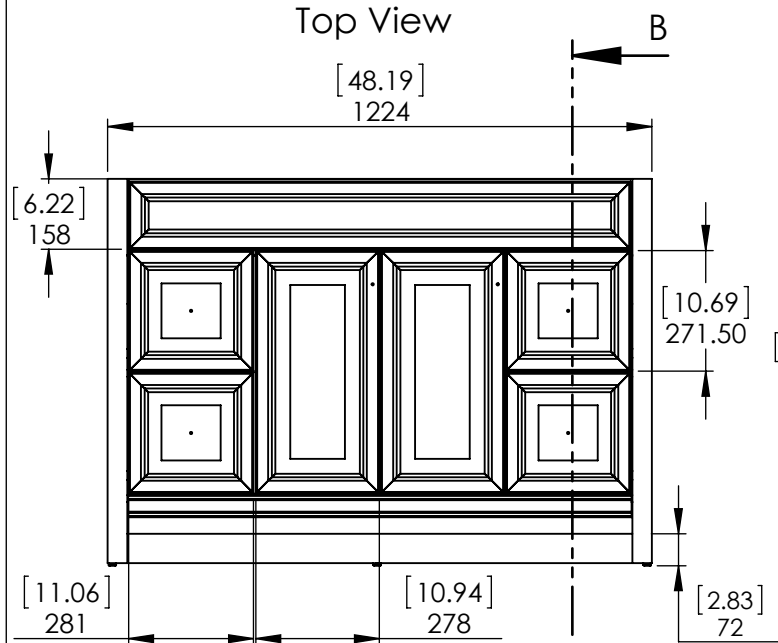

		SHEET 2 OF 2
SIZE	DWG. NO.	REV.
A	Vtop Stone Effect, Rect 49x22	1

Top View

Front View

Section B-B
Scale 1 : 17

Back View

ITEM:	BH48-WH BH48-ST BHSD48-FG	BWSD48-CR BWSD48-CH	REV: A
-------	---------------------------------	------------------------	---------------