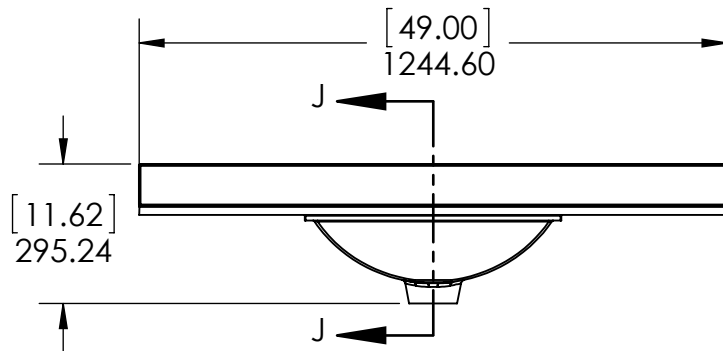

Rev #	Approved by	Change
0	R. Rubio	Released
1	O. Razo	New model added

PROPRIETARY AND CONFIDENTIAL
THE INFORMATION CONTAINED IN THIS DRAWING IS THE SOLE PROPERTY OF WOODCRAFTERS. ANY REPRODUCTION IN PART OR AS A WHOLE WITHOUT THE WRITTEN PERMISSION OF WOODCRAFTERS IS PROHIBITED.

UNLESS OTHERWISE SPECIFIED
DIMENSIONS ARE IN MM. AND (INCHES)
TOLERANCES ARE
+0.125 [3.175] -0.125 [-3.175]
SCALE:1:16

	NAME	DATE
DRAWN	R. Rubio	08/22/16
CHECKED	R. Rubio	08/22/16
ENG APPR.	R. Rubio	08/22/16
MFG APPR.	C. Leal	08/22/16

Wood Crafters

SIZE DWG. NO. **A** Vtop Stone Effect, Rect 49x22

SHEET 1 OF 2
REV. **1**