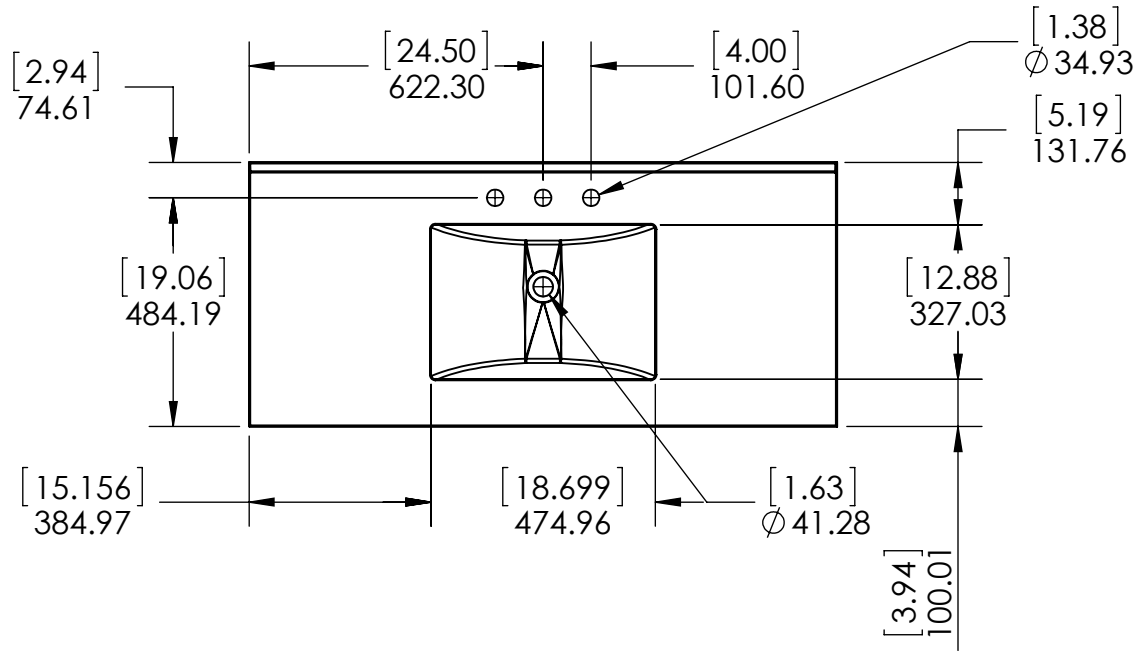

Rev #	Approved by	Change
0	R. Rubio	Released
1	O. Razo	New model added

PROPRIETARY AND CONFIDENTIAL
THE INFORMATION CONTAINED IN THIS DRAWING IS THE SOLE PROPERTY OF WOODCRAFTERS. ANY REPRODUCTION IN PART OR AS A WHOLE WITHOUT THE WRITTEN PERMISSION OF WOODCRAFTERS IS PROHIBITED.

UNLESS OTHERWISE SPECIFIED
DIMENSIONS ARE IN MM. AND (INCHES)
TOLERANCES ARE
+0.125 [3.175] -0.125 [-3.175]
SCALE:1:16

	NAME	DATE
DRAWN	R. Rubio	08/22/16
CHECKED	R. Rubio	08/22/16
ENG APPR.	R. Rubio	08/22/16
MFG APPR.	C. Leal	08/22/16

Wood Crafters

SIZE DWG. NO. **A** Vtop Stone Effect, Rect 49x22

SHEET 1 OF 2
REV. **1**