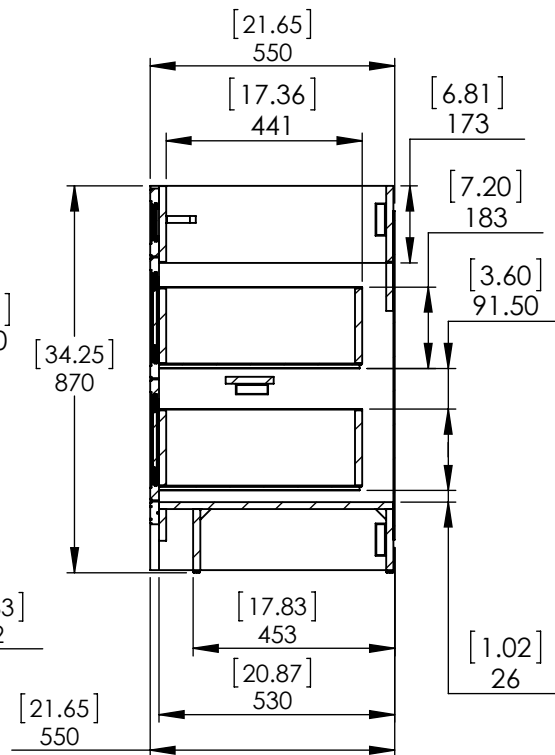

UNLESS OTHERWISE SPECIFIED
 DIMENSIONS ARE IN MM. AND [INCHES]
 TOLERANCES ARE
 + 0.125 [3.175] - 0.125 [-3.175]
 SCALE:1:16

	NAME	DATE
DRAWN	R. Rubio	08/22/16
CHECKED	R. Rubio	08/22/16
ENG APPR.	R. Rubio	08/22/16
MFG APPR.	C. Leal	08/22/16

		SHEET 2 OF 2
SIZE	DWG. NO.	REV.
A	Vtop Stone Effect, Rect 49x22	1

Top View

Front View

Section B-B
Scale 1 : 17

Back View

ITEM:	BH48-WH BH48-ST BHSD48-FG	BWSD48-CR BWSD48-CH	REV: A
-------	---------------------------------	------------------------	---------------

DRW:	LAG:	19/02/18
REV:	ING	19/02/18
APP:	R&D	19/02/18
SCALE: 1:20	MODEL:	