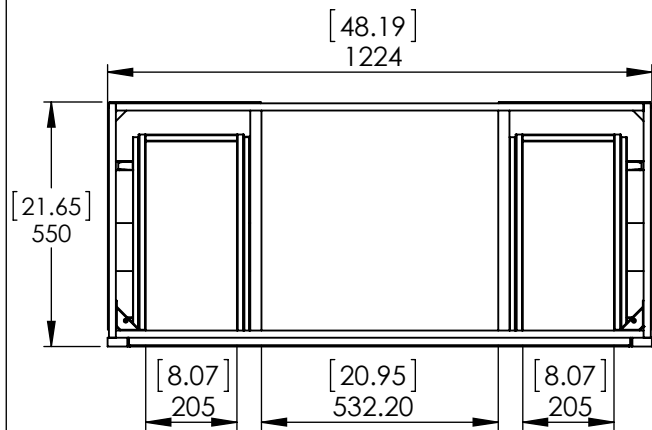

UNLESS OTHERWISE SPECIFIED
 DIMENSIONS ARE IN MM. AND (INCHES)
 TOLERANCES ARE
 +0.125 [3.175] -0.125 [-3.175]
 SCALE:1:16

	NAME	DATE
DRAWN	R. Rubio	08/22/16
CHECKED	R. Rubio	08/22/16
ENG APPR.	R. Rubio	08/22/16
MFG APPR.	C. Leal	08/22/16

Wood Crafters

SIZE DWG. NO. **A** Vtop Stone Effect, Rect 49x22

SHEET 1 OF 2
 REV. **1**

ID	Description	Technology	Status
SE4922-CA	Stone Effects 49x22in Capri VTop	Stone Effect	Approved for production
SER49-DN	Vtop SE Rect 49X22 Shark Tank Dot Com -Dune	Stone Effect	Approved for production
SERST49-WM	Vtop SE Rect 49X22 Shark Tank - Winter Mist	Stone Effect	Approved for production
SE49R-PR	Vtop SE Rect 49X22 Shark Tank - Pulsar	Stone Effect	Approved for production
SE49R-MG	Vtop Rect 49x22 SE Mineral Gray 8in	Stone Effect	Approved for production

UNLESS OTHERWISE SPECIFIED
 DIMENSIONS ARE IN MM. AND [INCHES]
 TOLERANCES ARE
 + 0.125 [3.175] - 0.125 [-3.175]
 SCALE:1:16

	NAME	DATE
DRAWN	R. Rubio	08/22/16
CHECKED	R. Rubio	08/22/16
ENG APPR.	R. Rubio	08/22/16
MFG APPR.	C. Leal	08/22/16

		SHEET 2 OF 2
SIZE	DWG. NO.	REV.
A	Vtop Stone Effect, Rect 49x22	1

Top View

Front View

Section B-B
Scale 1 : 17

Back View

ITEM:	BH48-WH BH48-ST BHSD48-FG	BWSD48-CR BWSD48-CH	REV: A
-------	---------------------------------	------------------------	---------------