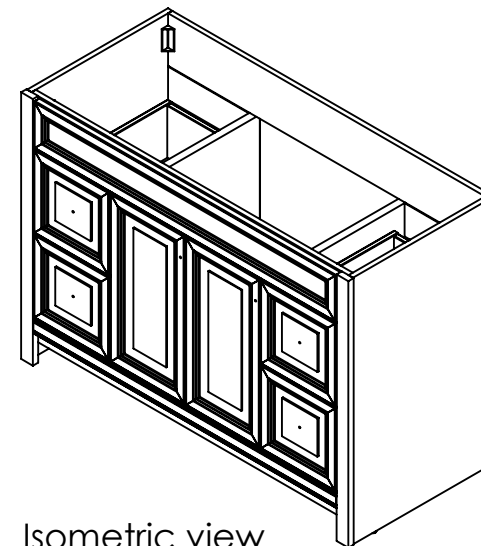

Front View

ITEM:	BH48-WH BH48-ST BHSD48-FG	BWSD48-CR BWSD48-CH	REV: A

NAME: **Brinkhill 48in Vanity**

MATERIALS: **German beech 4/4 Laminated Particle board (2 Colours)**

Brinkhill 48in

Propiedad y Confidencialidad
La información contenida en este dibujo es puramente propiedad de Woodcrafters Home Products LLC. Queda prohibida cualquier reproducción parcial o total sin el permiso por escrito de Woodcrafters Home Product LLC.

DRW:	LAG:	19/02/18
REV:	ING	19/02/18
APP:	R&D	19/02/18
SCALE: 1:20	MODEL: