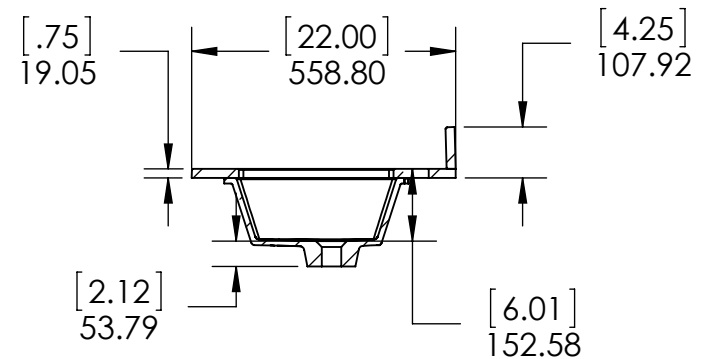

Rev #	Approved by	Change
0	R. Rubio	Released
1	O. Razo	New model added

PROPRIETARY AND CONFIDENTIAL
THE INFORMATION CONTAINED IN THIS DRAWING IS THE SOLE PROPERTY OF WOODCRAFTERS. ANY REPRODUCTION IN PART OR AS A WHOLE WITHOUT THE WRITTEN PERMISSION OF WOODCRAFTERS IS PROHIBITED.

UNLESS OTHERWISE SPECIFIED
DIMENSIONS ARE IN MM. AND (INCHES)
TOLERANCES ARE
+0.125 [3.175] -0.125 [-3.175]
SCALE:1:16

	NAME	DATE
DRAWN	R. Rubio	08/22/16
CHECKED	R. Rubio	08/22/16
ENG APPR.	R. Rubio	08/22/16
MFG APPR.	C. Leal	08/22/16

Wood Crafters

SIZE DWG. NO. **A** Vtop Stone Effect, Rect 49x22

SHEET 1 OF 2
REV. **1**