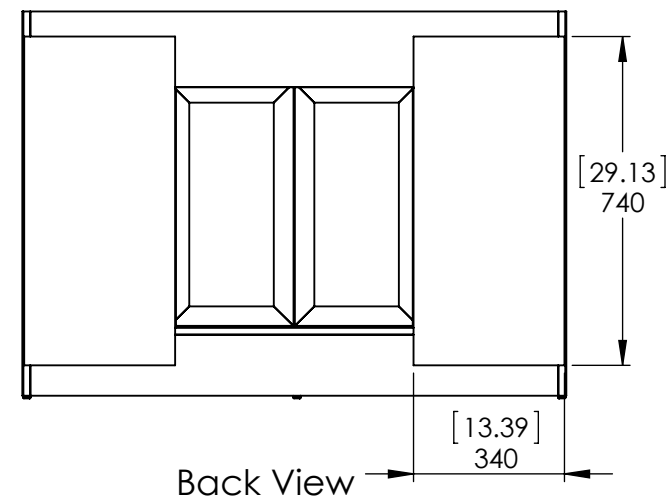

		SHEET 2 OF 2
SIZE	DWG. NO.	REV.
A	Vtop Stone Effect, Rect 49x22	1

Top View

Front View

Section B-B
Scale 1 : 17

Back View

ITEM:	BH48-WH BH48-ST BHSD48-FG	BWSD48-CR BWSD48-CH	REV: A
-------	---------------------------------	------------------------	---------------