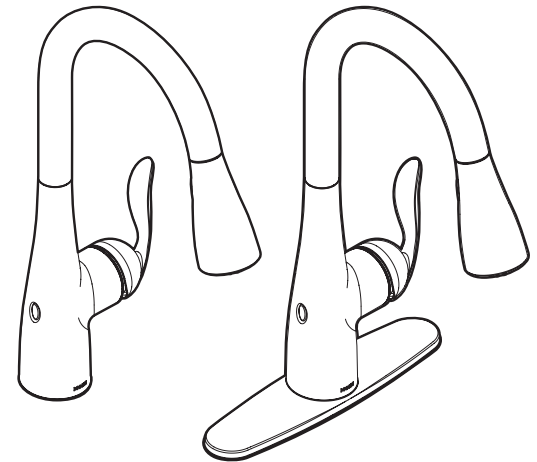

Buy it for looks. Buy it for life.®

Specifications

DESCRIPTION

- Versatile, hands-free convenience in the kitchen
- Optimized cleaning force with PowerClean™
- Allows users to control the faucet in 2 unique ways: Wave Sensor and familiar handle
- Powered by 6 AA batteries or optional AC adapter with power splitter
- High arc spout provides height and reach to fill or clean large pots while pull down wand provides the maneuverability for cleaning or rinsing
- Reflex™ pulldown system offers smooth operation, easy movement and secure docking
- Metal construction with various finishes identified by suffix
- Pulldown spray with 68" braided hose
- Flexible supply lines with 3/8" compression fittings
- Quick connect installation - Duralock™
- Faucet designed for handle to be mounted on right side

OPERATION

- Lever style handle
- Temperature controlled by 100° arc of handle travel
- Operates with less than 5 lbs. of force
- Operates in stream or spray mode in the pulldown or retracted position

FLOW

- Flow is limited to 1.5 gpm (5.7 L/min) at 60 psi

CARTRIDGE

- 1255™ Duralast™ cartridge for Single-Handle Faucets

STANDARDS

- Third party certified to ASME A112.18.1/CSA B125.1 and all applicable requirements referenced therein including NSF 61/9 & 372
- Meets CalGreen and Georgia SB370 requirements
- Complies with California Proposition 65 and with the Federal Safe Drinking Water Act
- The backflow protection system in the device consists of two independently operating check valves, a primary and a secondary which prevent backflow
- ADA ♿ for lever handle

Visit www.moen.com/support for complete details and limitations

Arbor™ MotionSense Wave™ Single Handle High Arc Pulldown Kitchen Faucet

Models: 7594EW series

NOTE: THIS FAUCET IS DESIGNED TO BE
INSTALLED THRU 1 OR 3 HOLES,
1-1/2" (38mm) MIN. DIA.