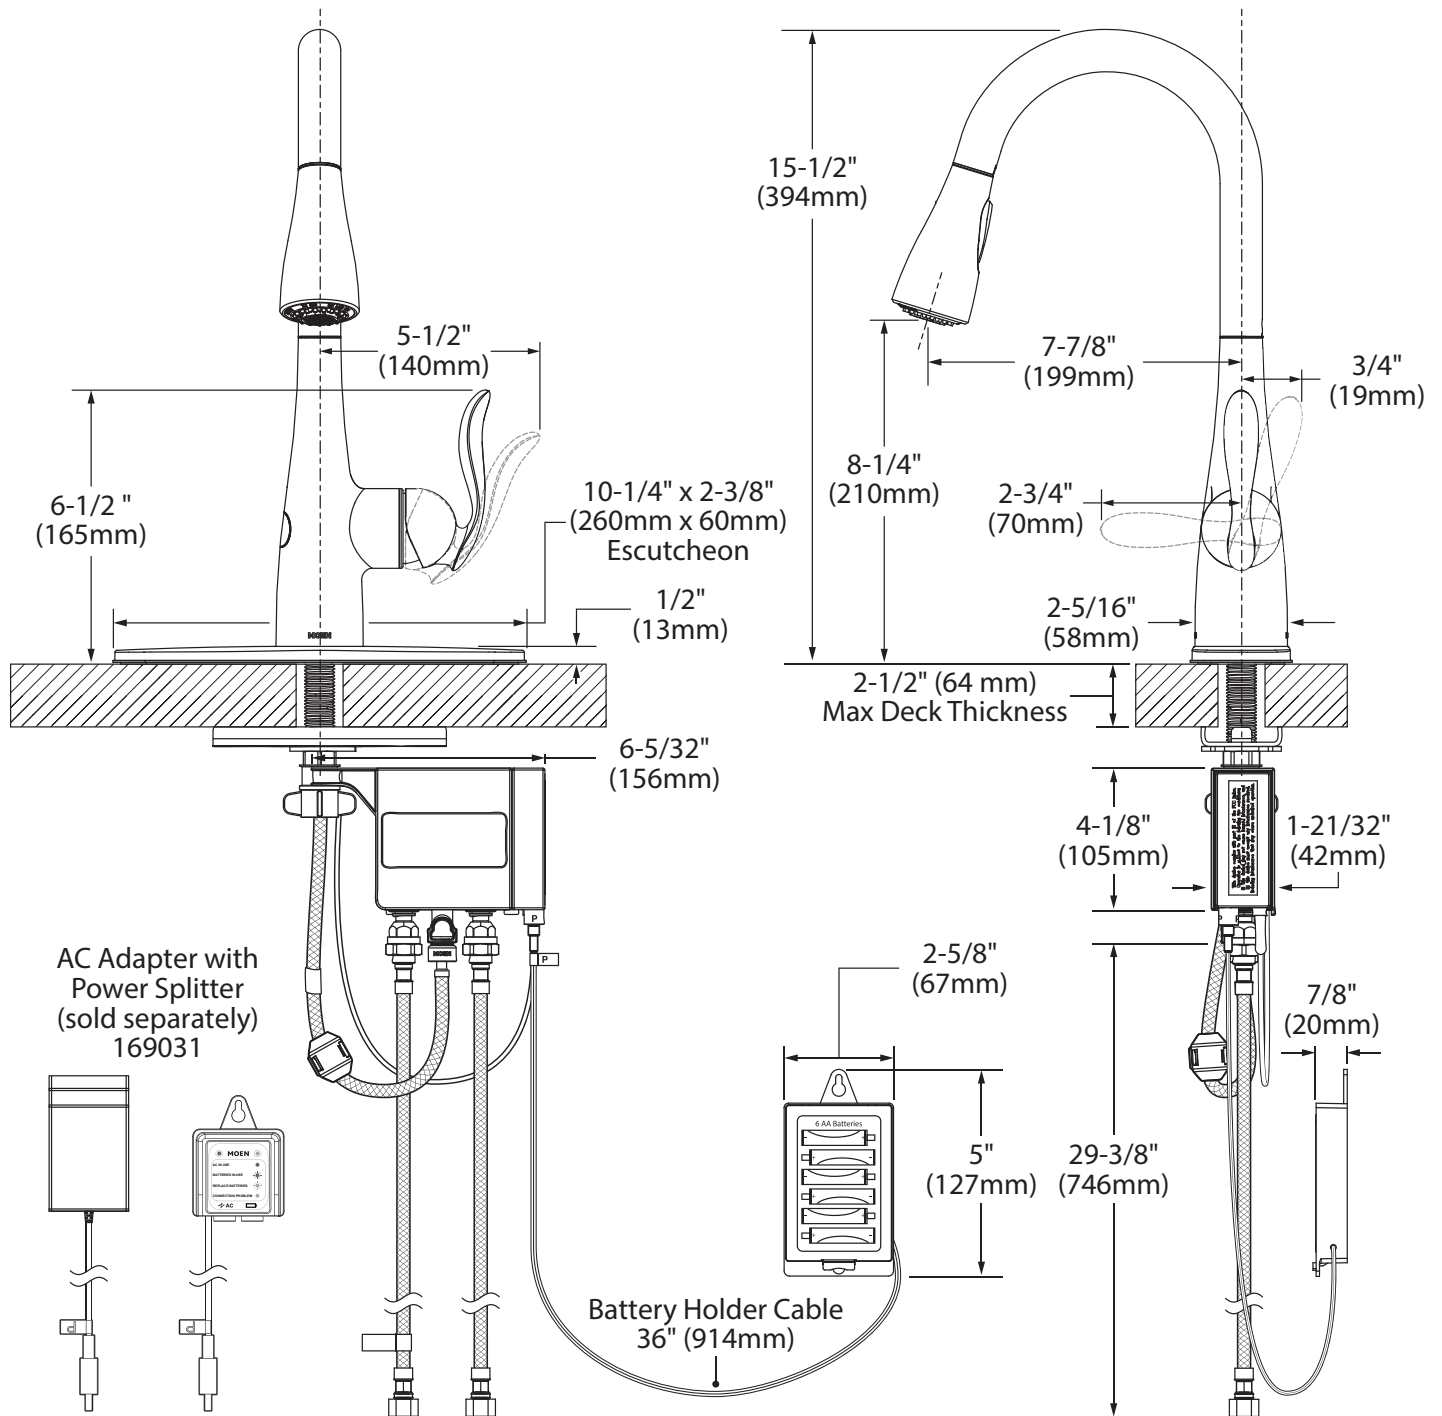

Buy it for looks. Buy it for life.®

Specifications

DESCRIPTION

- Versatile, hands-free convenience in the kitchen
- Optimized cleaning force with PowerClean™
- Allows users to control the faucet in 2 unique ways: Wave Sensor and familiar handle
- Powered by 6 AA batteries or optional AC adapter with power splitter
- High arc spout provides height and reach to fill or clean large pots while pull down wand provides the maneuverability for cleaning or rinsing
- Reflex™ pulldown system offers smooth operation, easy movement and secure docking
- Metal construction with various finishes identified by suffix
- Pulldown spray with 68" braided hose
- Flexible supply lines with 3/8" compression fittings
- Quick connect installation - Duralock™
- Faucet designed for handle to be mounted on right side

- Flow is limited to 1.5 gpm (5.7 L/min) at 60 psi

CARTRIDGE

- 1255™ Duralast™ cartridge for Single-Handle Faucets

STANDARDS

- Third party certified to ASME A112.18.1/CSA B125.1 and all applicable requirements referenced therein including NSF 61/9 & 372
- Meets CalGreen and Georgia SB370 requirements
- Complies with California Proposition 65 and with the Federal Safe Drinking Water Act
- The backflow protection system in the device consists of two independently operating check valves, a primary and a secondary which prevent backflow
- ADA ♿ for lever handle

Visit www.moen.com/support for complete details and limitations

Arbor™ MotionSense Wave™ Single Handle High Arc Pulldown Kitchen Faucet

Models: 7594EW series

NOTE: THIS FAUCET IS DESIGNED TO BE
INSTALLED THRU 1 OR 3 HOLES,
1-1/2" (38mm) MIN. DIA.

See page 2 for dimensions

Buy it for looks. Buy it for life.®

Specifications

CRITICAL DIMENSIONS

(DO NOT SCALE)